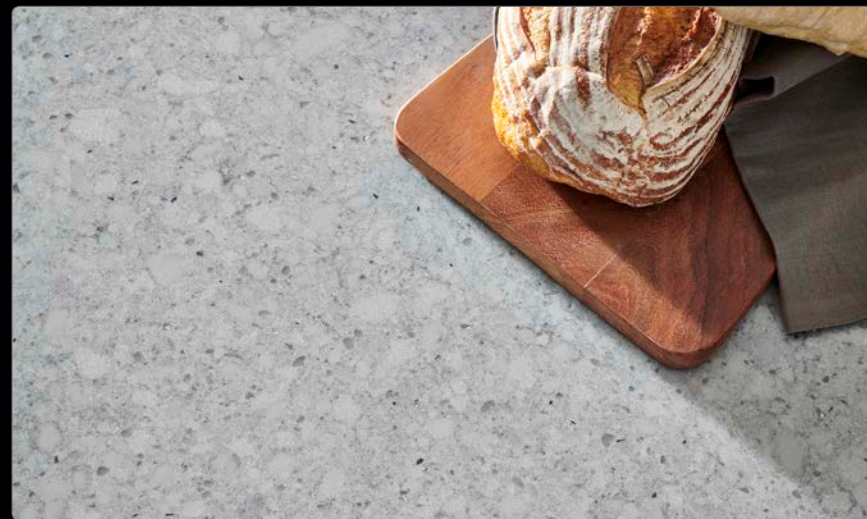

Nimbus

Gray with chunks of stone. Reminiscent of storm clouds, the base gray and wispy veins of a darker gray create a realistic portrayal of an impending storm. Subtle, yet striking. Creamy tones with delicate details.

Musica | Dimension: 63"x130" | 2CM, 3CM | Finish: ◆

Slab View

Viatera®

Tenor

Take your designs to new heights with this agile surface that is the perfect arrangement of form and function. Vibrant threads ring out across a cool taupe surface, creating an operatic aria made up of octaves of color. The melodious play of light and dark will serenade you with lush beauty and its attractive features can make any room sing.

Musica | Dimension: 63"x130" | 2CM, 3CM | Finish: ◆

Viatera®