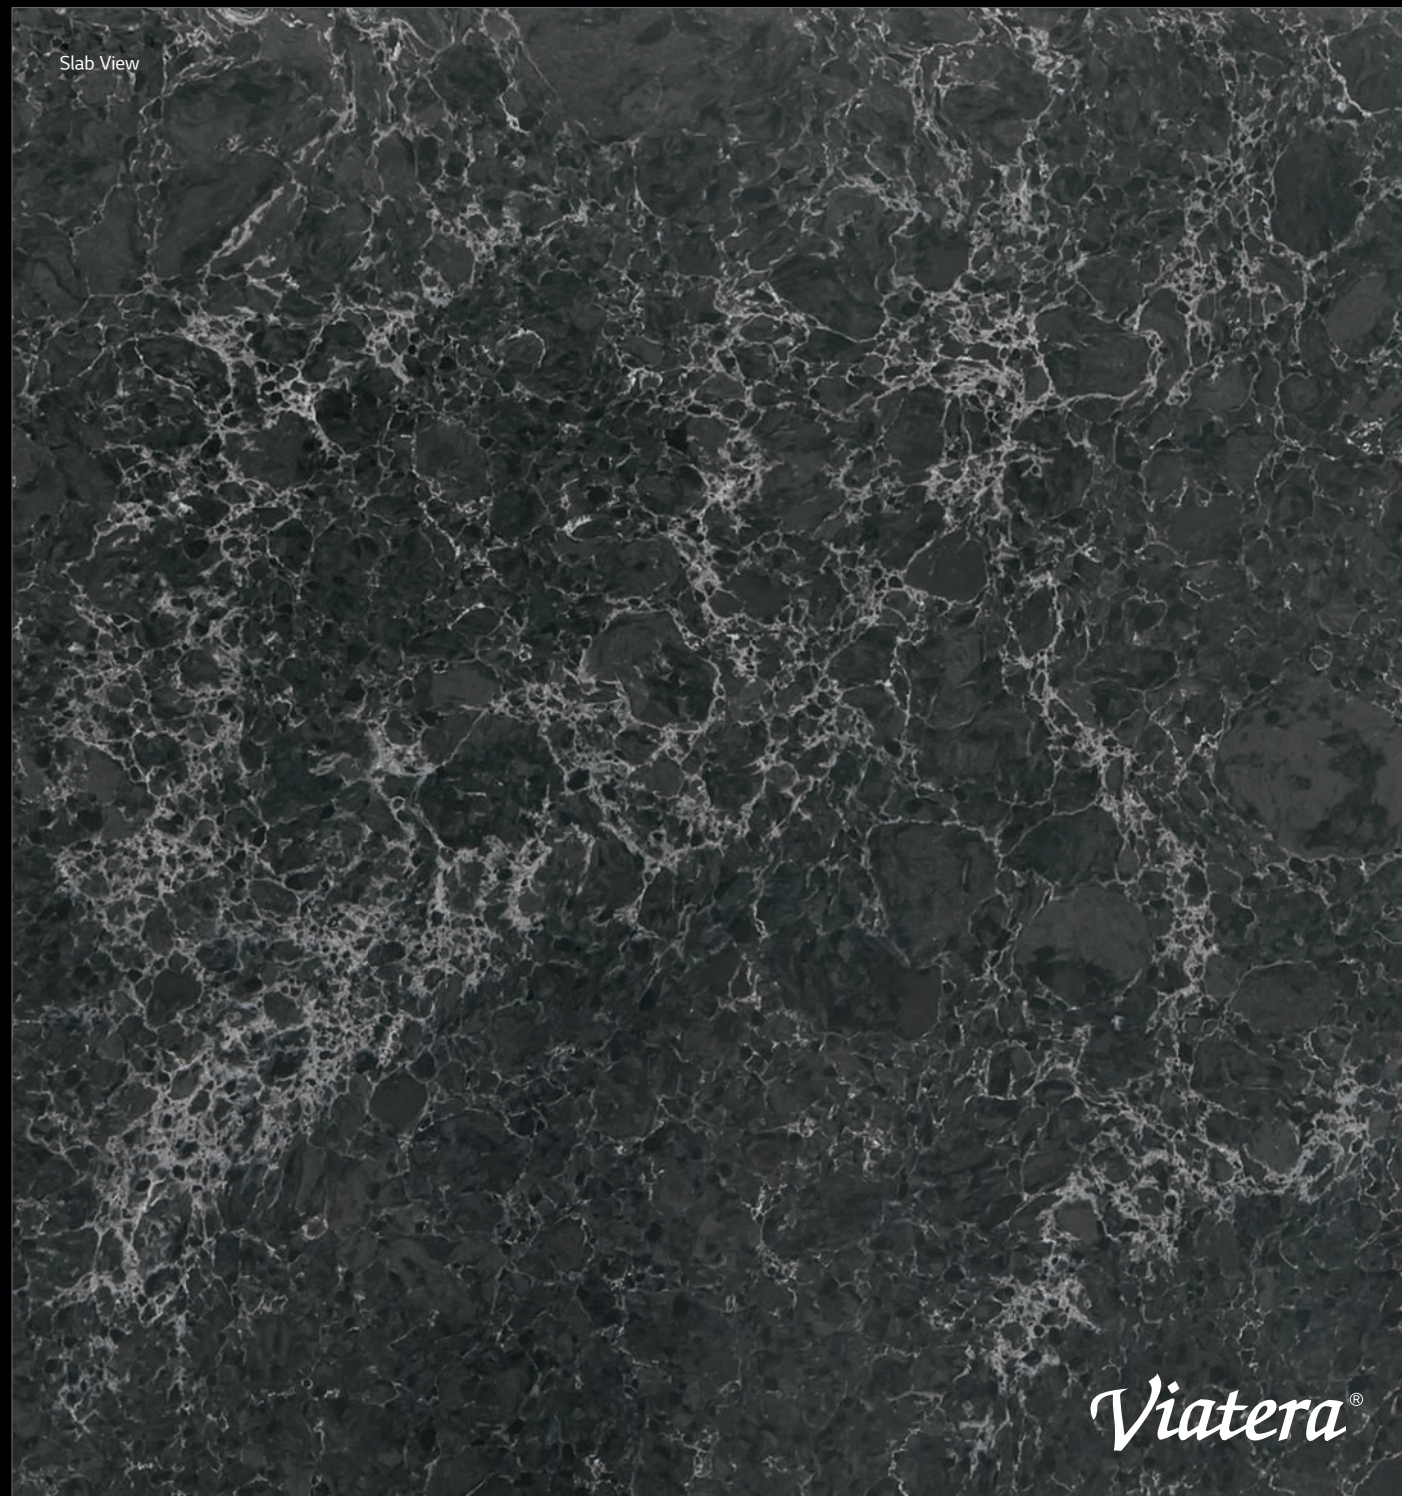

Basso

Rich and resonant, this soulful symphony of deep, velvety hues lends an air of elegance and luxury to any composition. The warmth of this soothing surface envelopes you, evoking the sensation of sailing through a midnight, star-studded sky. This versatile surface brings a dramatic flair that catches – and pleases – the eye.

Musica | Dimension: 63"x130" | 2CM, 3CM | Finish: