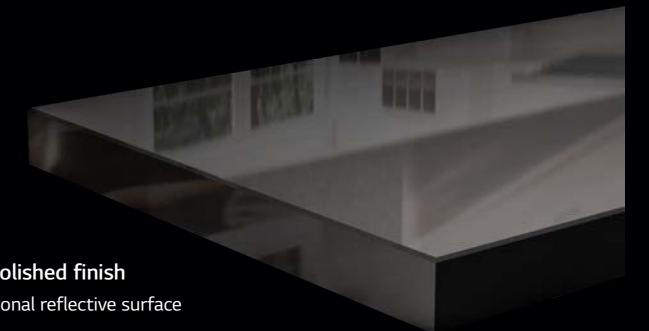

Viatera® QUARTZ SURFACE BY LG HAUSYS

Viatera® is designed and created around the idea that a countertop is where life's moments happen. Whether you're looking for a surface that stands up to the demands of daily life or a surface that resists the wear of commercial applications, Viatera® is available in an array of colors and styles that allow you the freedom to create a space that truly reflects the beauty and wonder of your life.

Image: Etude

Viatera® Benefits

Strong & Durable

Viatera® contains up to 93% natural quartz while natural stone generally contains 20 to 60% quartz. As a result, Viatera® tends to have higher tensile strength than natural stone.

Hygienic & Non-porous

Viatera® is a non-porous surface and it is safe for food preparation. Viatera® is certified by NSF (National Sanitation Foundation). When a material or a seam is porous, food particle can be trapped in the surface material, becoming a breeding ground for bacteria and contamination.

Stain & Scratch Resistant

Quartz is an impervious crystalline mineral that is particularly resistant to absorption. Because of this characteristic, Viatera® becomes a material that is extremely stain resistant.

Easy Care

Non-porous and easy to clean, Viatera® is ideal for kitchen and bath applications. Unlike other stone products, Viatera does not require sealing.

Jumbo Size Slab

Viatera® jumbo size slabs are about 24% larger than standard quartz slabs, allowing it to be a perfect size for larger kitchen projects.

Brushed Finish

Select Viatera® colors are now available with a "Brushed" finish to fulfill a wider range of aesthetics. Enjoy the new classic beauty with a satin-like finish.