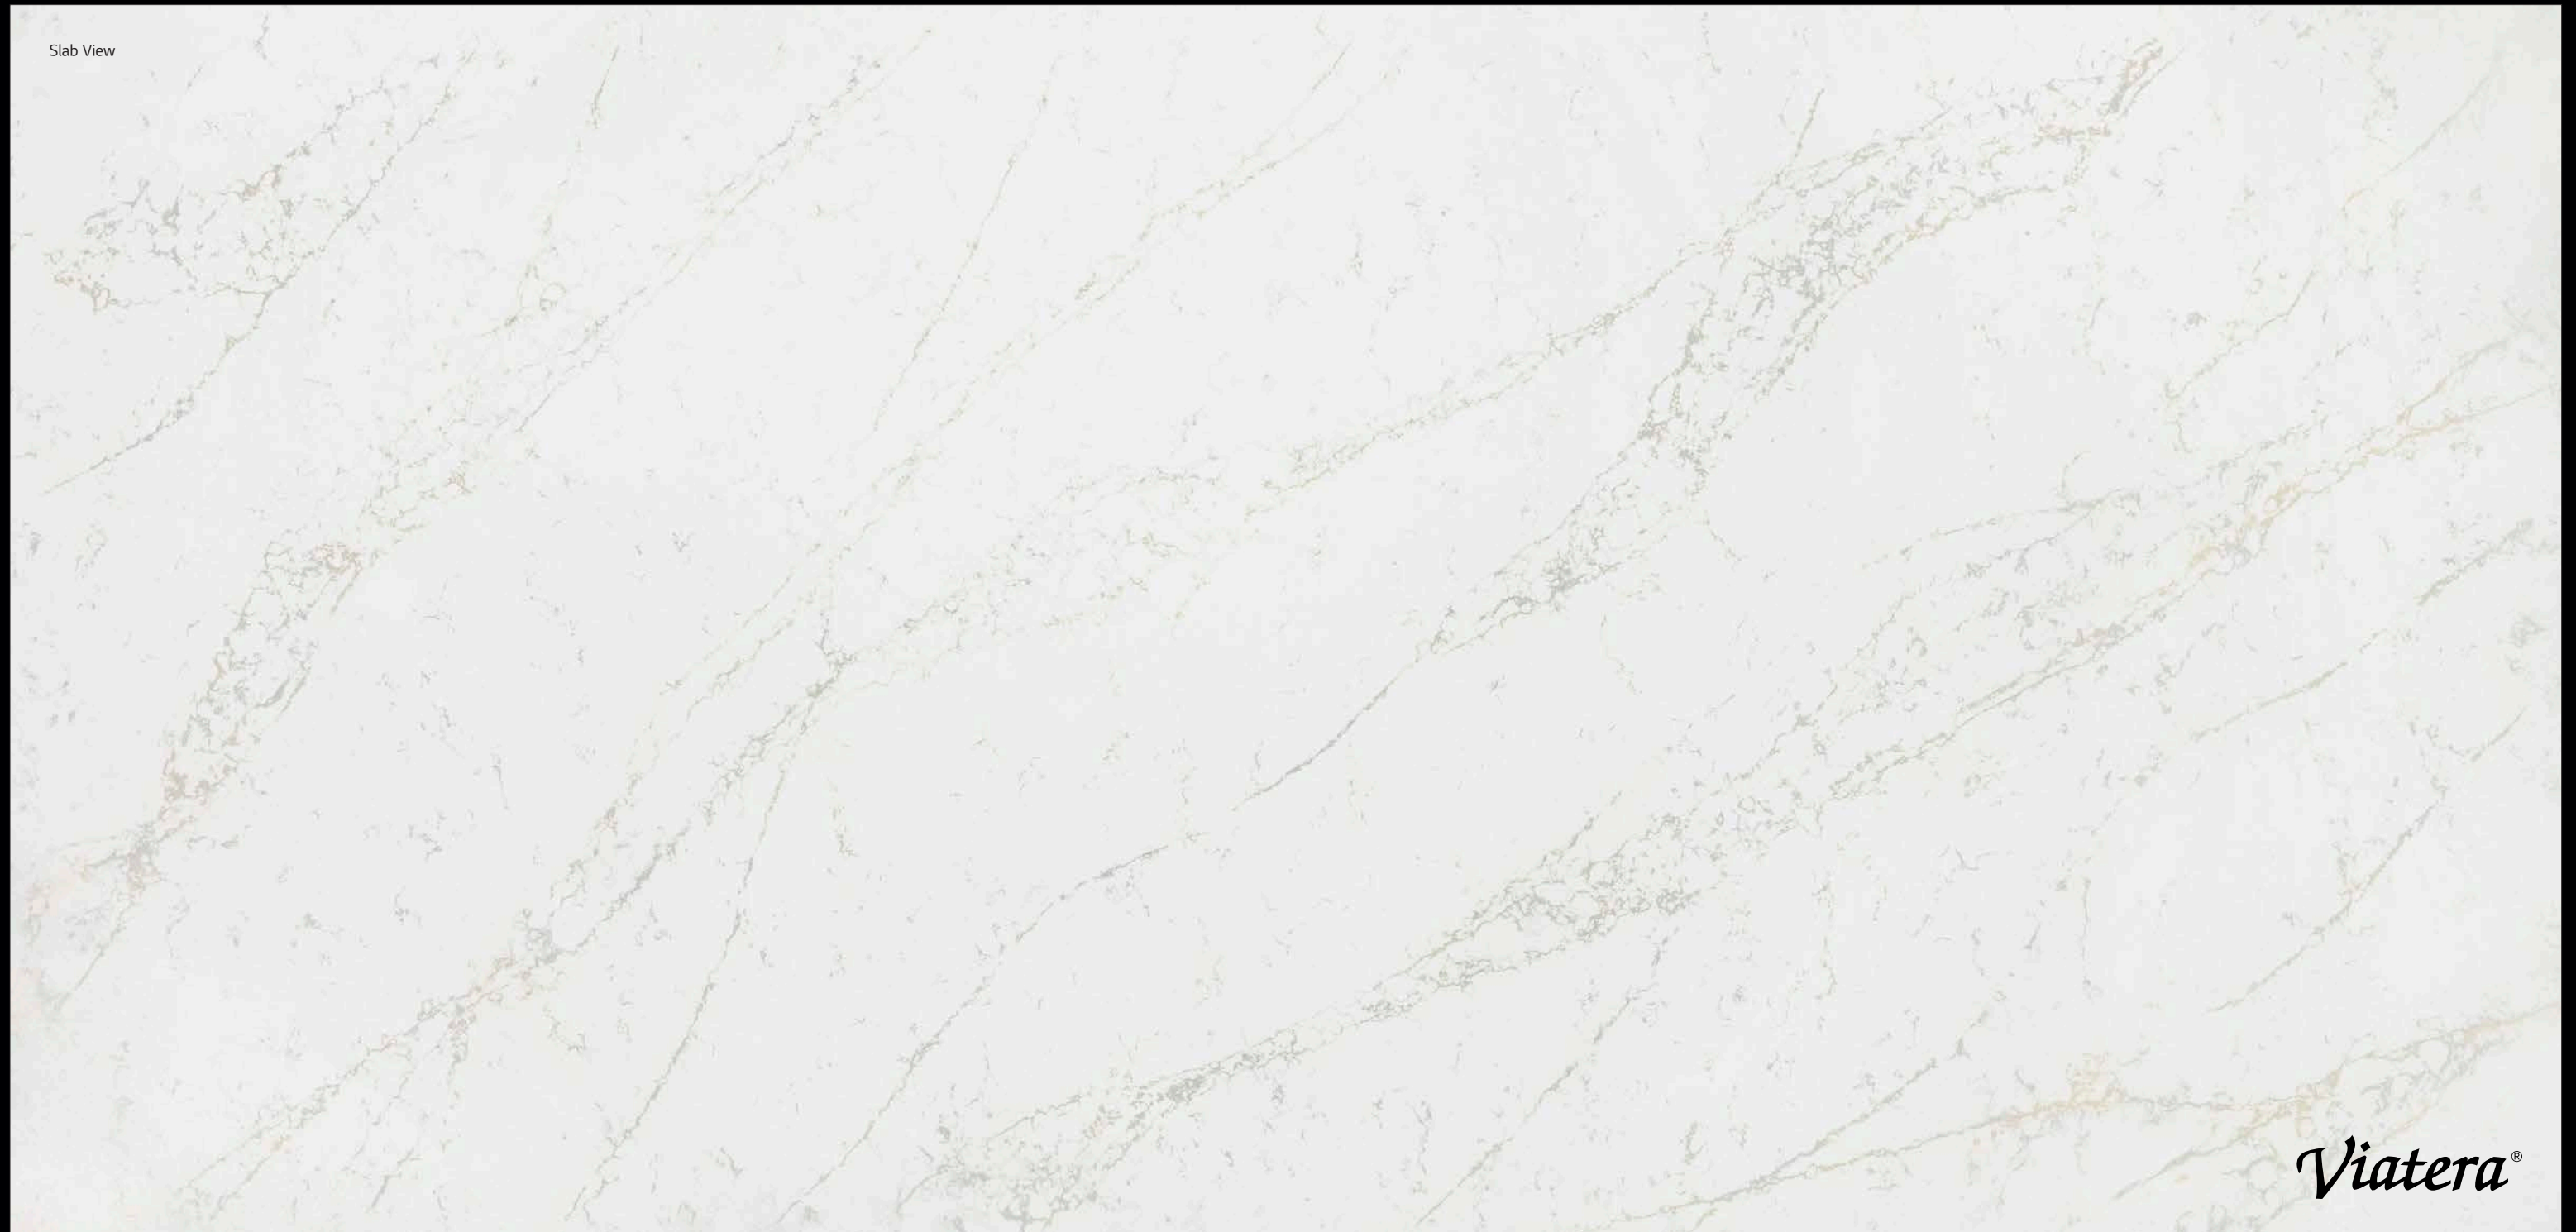

CGI rendered image

Slab View