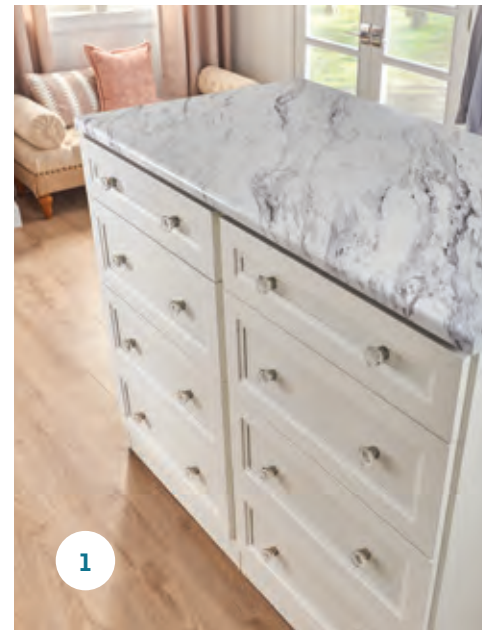

A FULL SUITE OF OPTIONS & UPGRADES

With high-end accessories and designer enhancements, MasterSuite helps you go beyond a custom system and create something unique. Choose from a collection of attractive, form-functional and modern additions, like elite sliding racks and mirrors, to add a fresh and contemporary look to any closet.

Give function its form

1. CENTER ISLAND WITH CLASSIC CALCUTTA MARBLE TOP
2. JEWELRY TRAY AND CENTER ISLAND WITH BLACK ALICANTE MARBLE TOP
3. ELITE SLIDING MIRROR
4. ROBUST SHOE FENCES IN OIL-RUBBED BRONZE
5. SHAKER CROWN MOLDING
6. WIRE BASKETS
7. PANT ORGANIZER
8. HUTCH IN TIMELESS TAUPE WITH WASHED WHITE
9. ELITE VALET ROD
10. CORNER SHELVES AND SHOE SHELVING
11. ELITE SLIDING SCARF RACK
12. HAMPER

Personalization