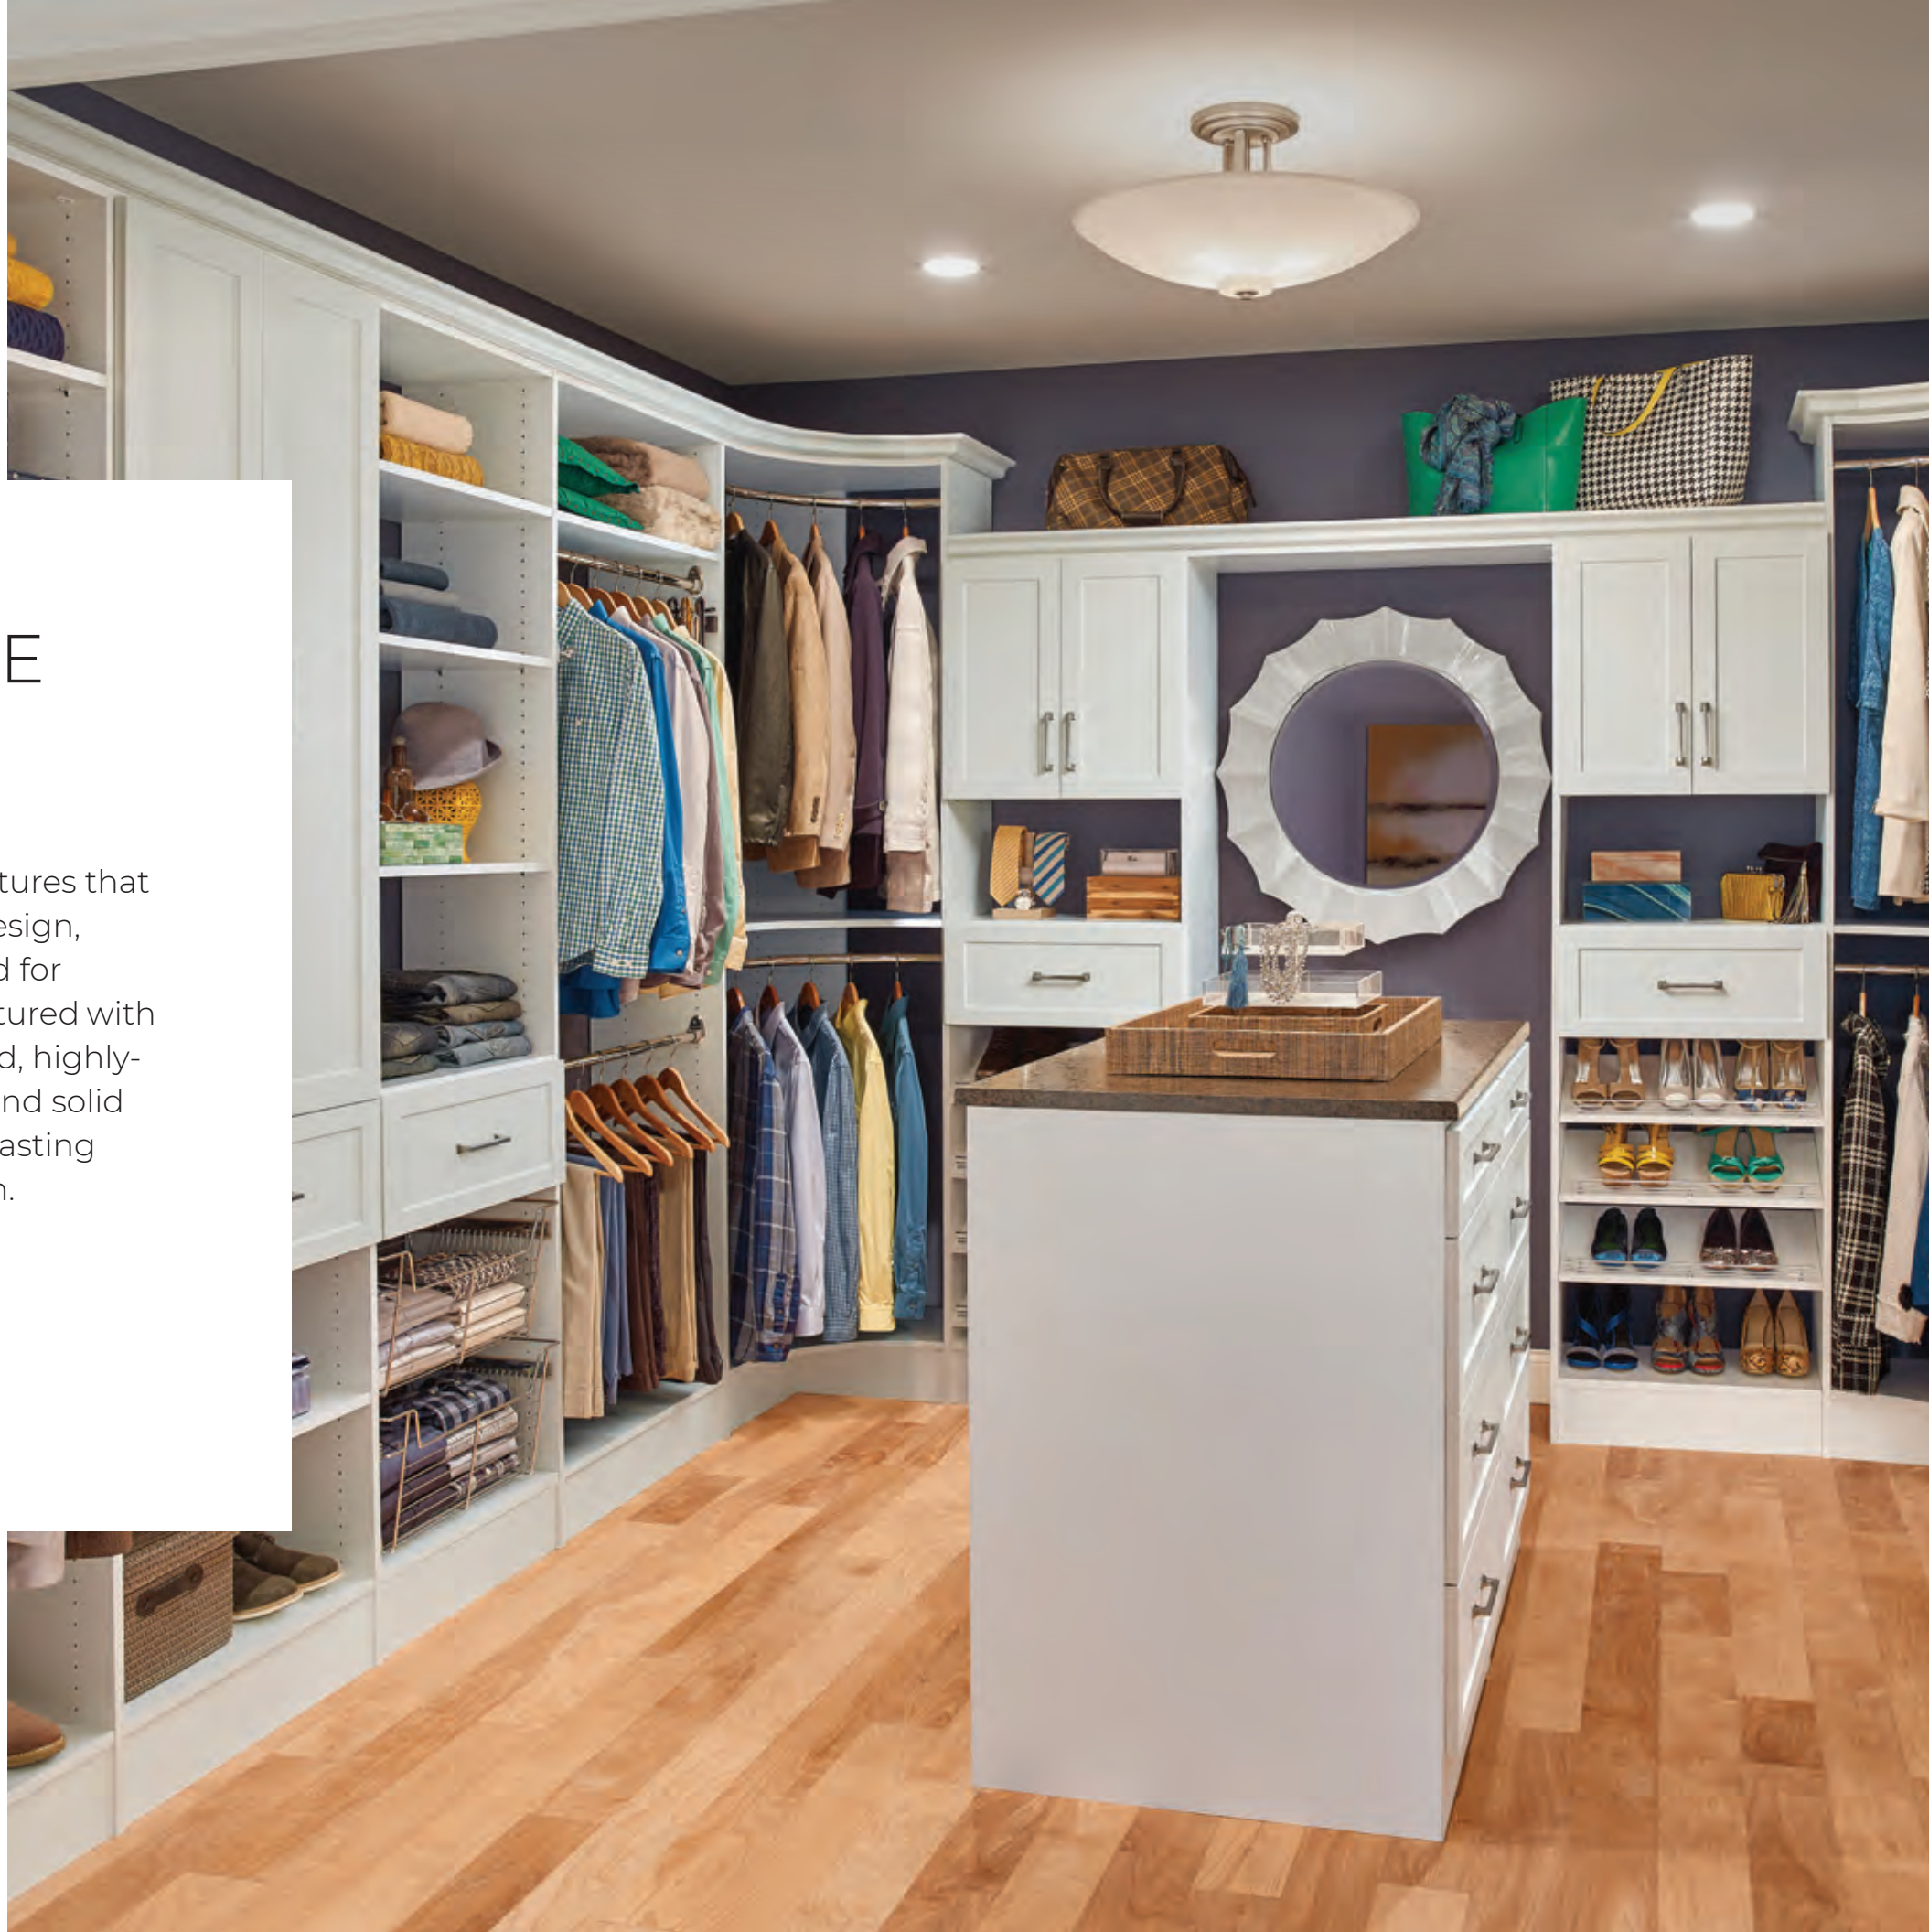

MASTERSUITE CLASSIC

With peaceful colors and textures that sit comfortably within any design, MasterSuite Classic is created for quality and beauty. Manufactured with robust, industrial-grade wood, highly-durable melamine finishes and solid wood drawers, Classic gives lasting beauty to home organization.

RIGHT: MASTERSUITE CLASSIC IN WHITE WITH SHAKER FRONTS AND TRADITIONAL PULLS

Available Finishes