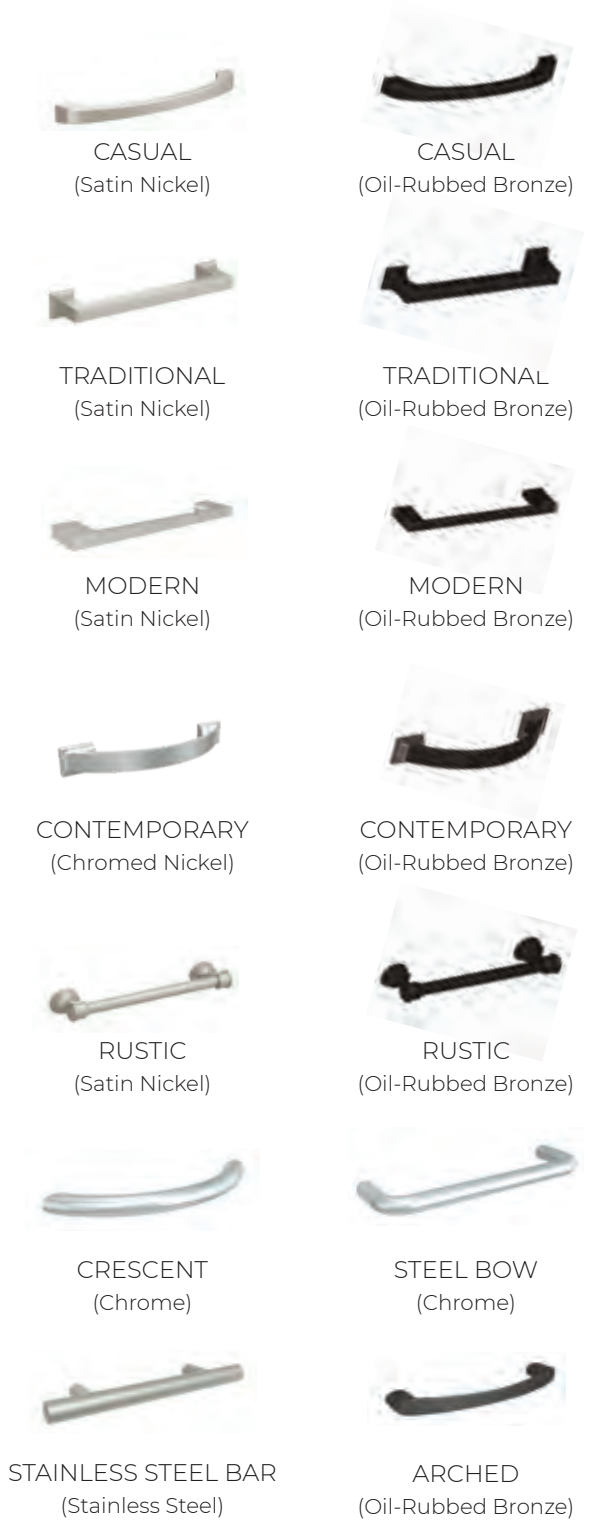

DOUBLE HOOK
Low-profile, space-saving, multi-purpose hook.

BELT HOOK
Keep belts or necklaces neatly organized and on display.

TIE HOOK
Sleek profile, space-saving.

ABOVE: MASTERSUITE 27TH AVENUE IN WHITE WITH TRADITIONAL 5-PANEL FRONTS, DEEP BLUE BACK PANELS AND CONTEMPORARY PULLS AND KNOBS

1. PULL-OUT FRONTS IN CLEAN SLATE
2. DEEP DRAWER
3. PANT ORGANIZER
4. SHOE ORGANIZER
5. LINGERIE DRAWER
6. STORAGE BOX
7. JEWELRY ORGANIZER
8. LAUNDRY ORGANIZER
9. ACRYLIC DIVIDER

PULL OUT THE CUSTOM DRAWERS

The perfect closet shapes to every need. MasterSuite offers a full suite of pull-out add-ons like deep drawers and organizers for shoes, laundry, jewelry, and lingerie. Leave the exposed metal, or cover with coordinated frame covers available in all finishes. Storage boxes, shoe fences, and shelf dividers are here, too. Available in matte aluminum and oil-rubbed bronze finishes.

Hardware to match or enhance

Whatever style or finish you choose, there's the hardware to match. Choose from a range of styles and feels to complete your design.

ABOVE: MASTERSUITE 27TH AVENUE IN CLEAN SLATE