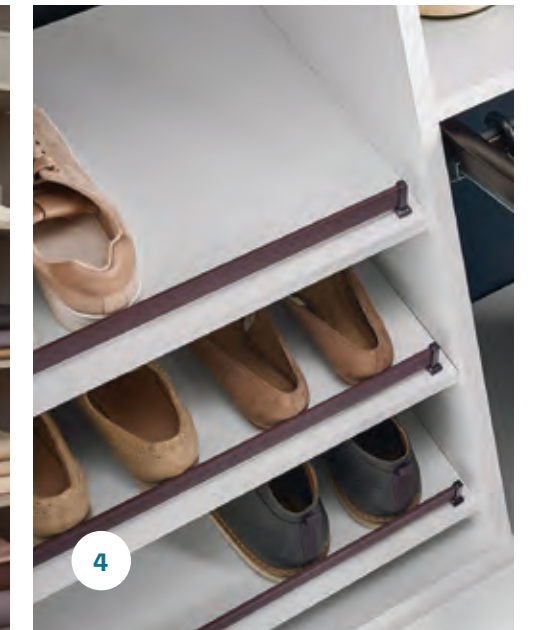

A FULL SUITE OF OPTIONS & UPGRADES

With high-end accessories and designer enhancements, MasterSuite helps you go beyond a custom system and create something unique. Choose from a collection of attractive, form-functional and modern additions, like elite sliding racks and mirrors, to add a fresh and contemporary look to any closet.

Give function its form

1. CENTER ISLAND WITH CLASSIC CALCUTTA MARBLE TOP
2. JEWELRY TRAY AND CENTER ISLAND WITH BLACK ALICANTE MARBLE TOP
3. ELITE SLIDING MIRROR
4. ROBUST SHOE FENCES IN OIL-RUBBED BRONZE
5. SHAKER CROWN MOLDING
6. WIRE BASKETS
7. PANT ORGANIZER
8. HUTCH IN TIMELESS TAUPE WITH WASHED WHITE
9. ELITE VALET ROD
10. CORNER SHELVES AND SHOE SHELVING
11. ELITE SLIDING SCARF RACK
12. HAMPER

Personalization