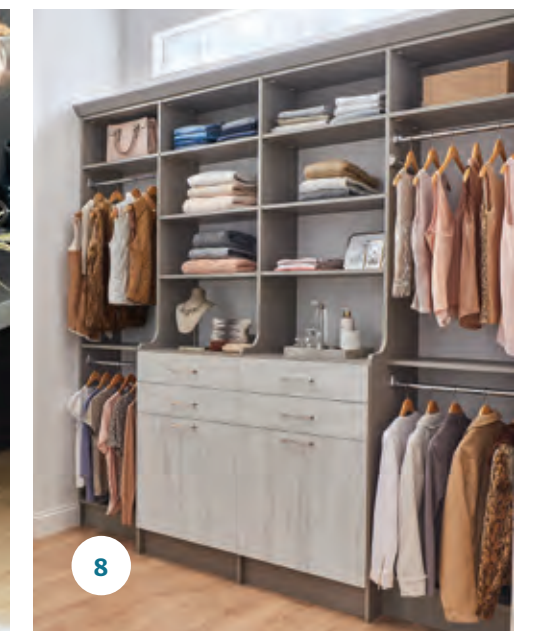

A FULL SUITE OF OPTIONS & UPGRADES

With high-end accessories and designer enhancements, MasterSuite helps you go beyond a custom system and create something unique. Choose from a collection of attractive, form-functional and modern additions, like elite sliding racks and mirrors, to add a fresh and contemporary look to any closet.

Give function its form

1. CENTER ISLAND WITH CLASSIC CALCUTTA MARBLE TOP
2. JEWELRY TRAY AND CENTER ISLAND WITH BLACK ALICANTE MARBLE TOP
3. ELITE SLIDING MIRROR
4. ROBUST SHOE FENCES IN OIL-RUBBED BRONZE
5. SHAKER CROWN MOLDING
6. WIRE BASKETS
7. PANT ORGANIZER
8. HUTCH IN TIMELESS TAUPE WITH WASHED WHITE
9. ELITE VALET ROD
10. CORNER SHELVES AND SHOE SHELVING
11. ELITE SLIDING SCARF RACK
12. HAMPER

Personalization