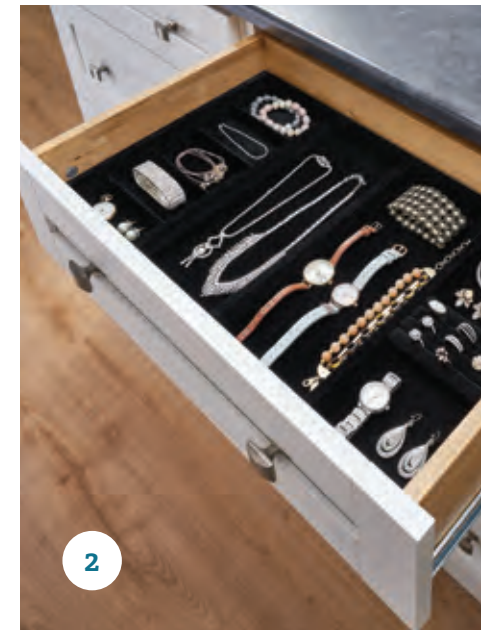

A FULL SUITE OF OPTIONS & UPGRADES

With high-end accessories and designer enhancements, MasterSuite helps you go beyond a custom system and create something unique. Choose from a collection of attractive, form-functional and modern additions, like elite sliding racks and mirrors, to add a fresh and contemporary look to any closet.

Give function its form

1. CENTER ISLAND WITH CLASSIC CALCUTTA MARBLE TOP
2. JEWELRY TRAY AND CENTER ISLAND WITH BLACK ALICANTE MARBLE TOP
3. ELITE SLIDING MIRROR
4. ROBUST SHOE FENCES IN OIL-RUBBED BRONZE
5. SHAKER CROWN MOLDING
6. WIRE BASKETS
7. PANT ORGANIZER
8. HUTCH IN TIMELESS TAUPE WITH WASHED WHITE
9. ELITE VALET ROD
10. CORNER SHELVES AND SHOE SHELVING
11. ELITE SLIDING SCARF RACK
12. HAMPER

Personalization