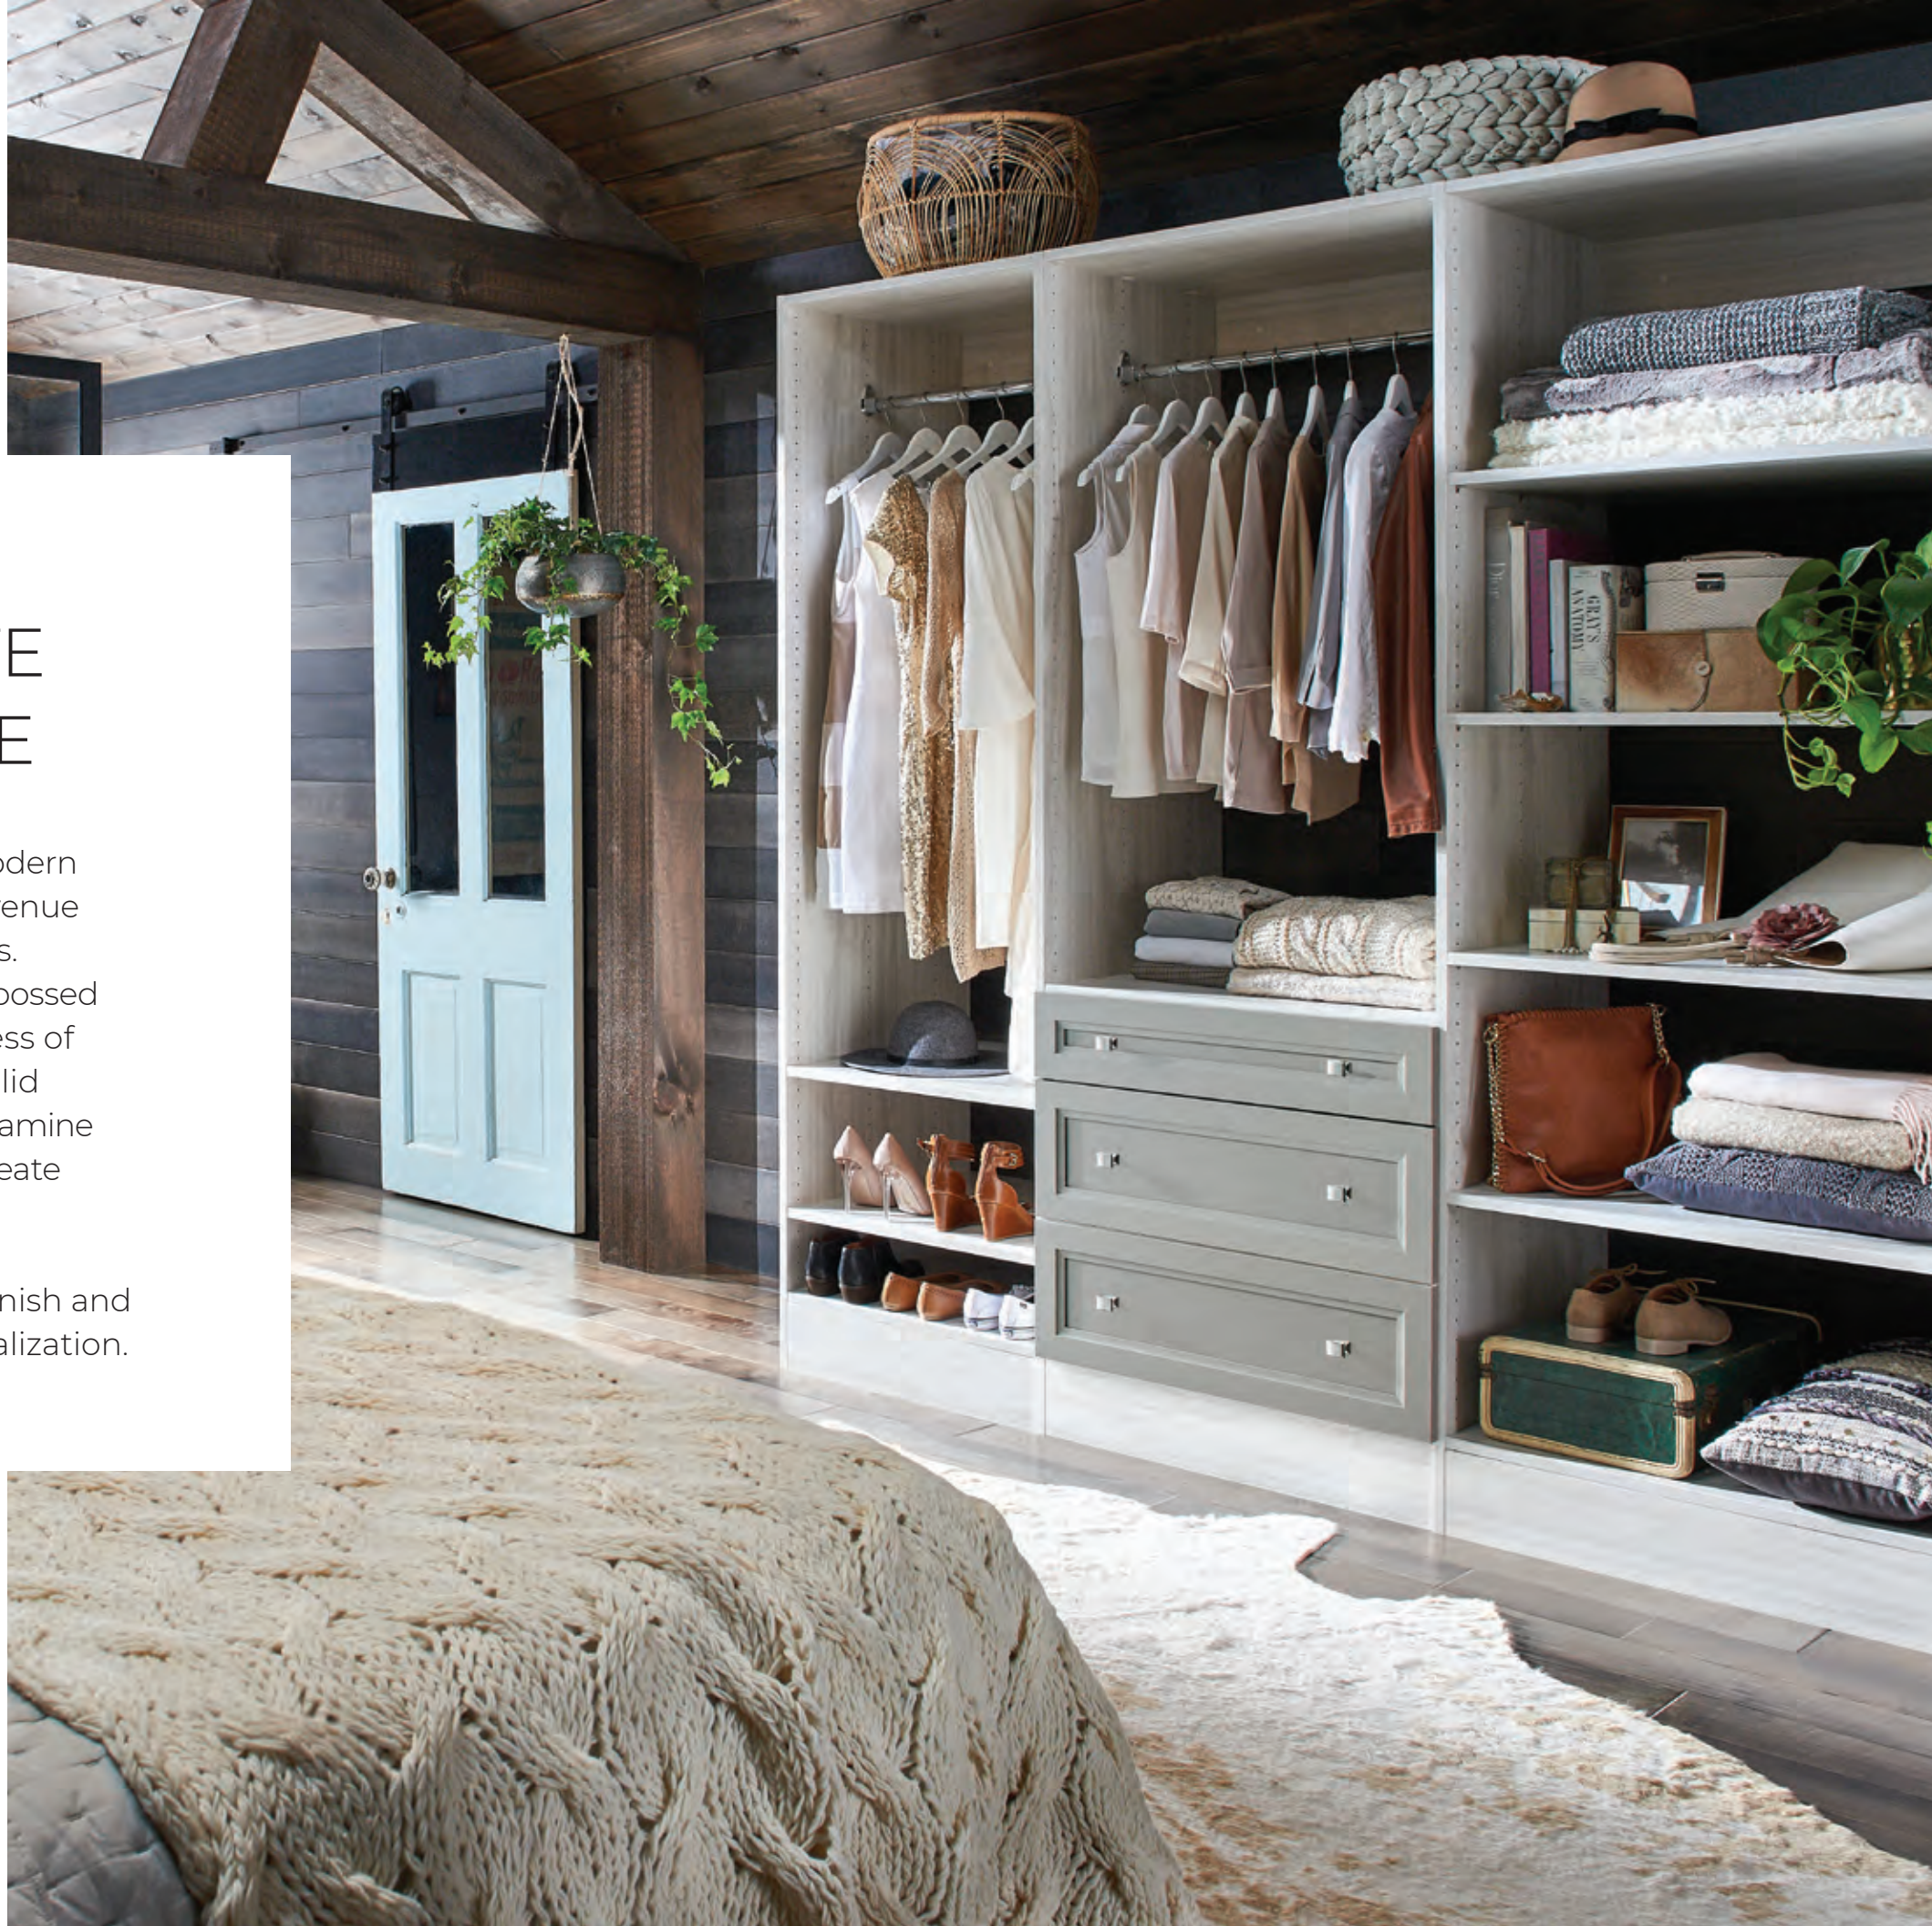

PREMIUM MASTERSUITE 27TH AVENUE

A suite of design-forward, modern finishes and textures, 27th Avenue takes premium to new levels. Muted wood grains with embossed registration provide a richness of colors and textures, while solid colors made with durable melamine and soft-to-touch surfaces create a gentle, matte appearance.

Combine any 27th Avenue finish and drawer front for true personalization.

RIGHT: MASTERSUITE 27TH AVENUE 24 IN. DEEP IN WASHED WHITE WITH TRADITIONAL 5-PANEL DRAWER FRONTS IN TIMELESS TAUPE AND CONTEMPORARY KNOBS

Available Finishes