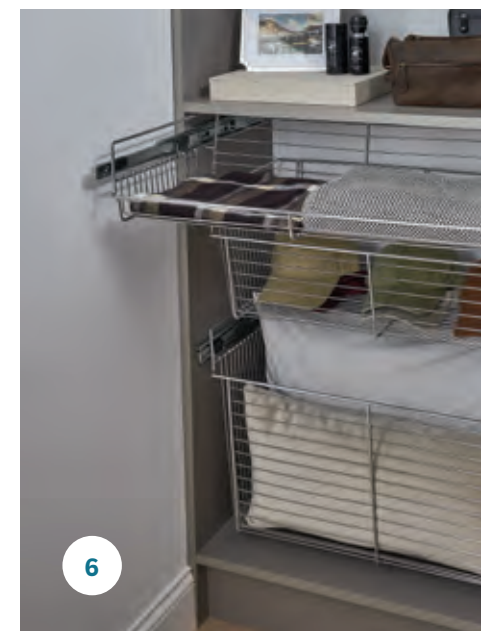

A FULL SUITE OF OPTIONS & UPGRADES

With high-end accessories and designer enhancements, MasterSuite helps you go beyond a custom system and create something unique. Choose from a collection of attractive, form-functional and modern additions, like elite sliding racks and mirrors, to add a fresh and contemporary look to any closet.

Give function its form

1. CENTER ISLAND WITH CLASSIC CALCUTTA MARBLE TOP
2. JEWELRY TRAY AND CENTER ISLAND WITH BLACK ALICANTE MARBLE TOP
3. ELITE SLIDING MIRROR
4. ROBUST SHOE FENCES IN OIL-RUBBED BRONZE
5. SHAKER CROWN MOLDING
6. WIRE BASKETS
7. PANT ORGANIZER
8. HUTCH IN TIMELESS TAUPE WITH WASHED WHITE
9. ELITE VALET ROD
10. CORNER SHELVES AND SHOE SHELVING
11. ELITE SLIDING SCARF RACK
12. HAMPER

Personalization