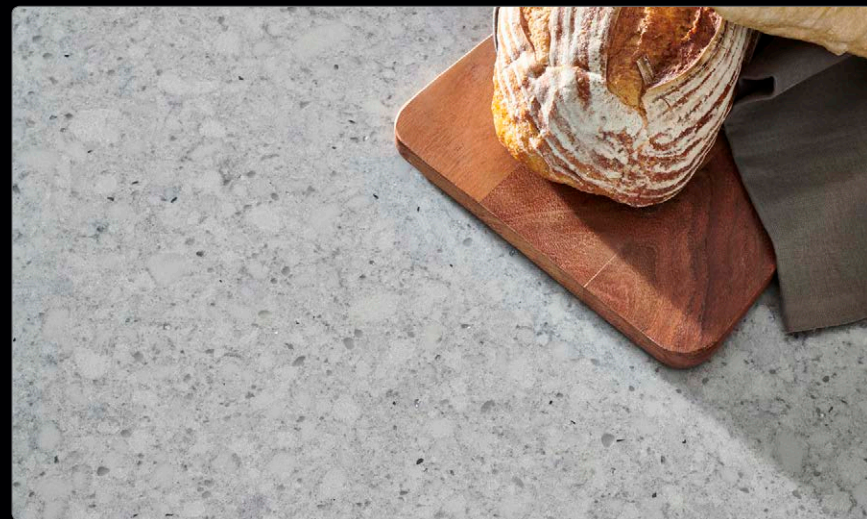

Nimbus

Gray with chunks of stone. Reminiscent of storm clouds, the base gray and wispy veins of a darker gray create a realistic portrayal of an impending storm. Subtle, yet striking. Creamy tones with delicate details.

Musica | Dimension: 63"x130" | 2CM, 3CM | Finish: ◆

Slab View

Viatera®

Tenor

Take your designs to new heights with this agile surface that is the perfect arrangement of form and function. Vibrant threads ring out across a cool taupe surface, creating an operatic aria made up of octaves of color. The melodious play of light and dark will serenade you with lush beauty and its attractive features can make any room sing.

Musica | Dimension: 63"x130" | 2CM, 3CM | Finish: ◆

Viatera®