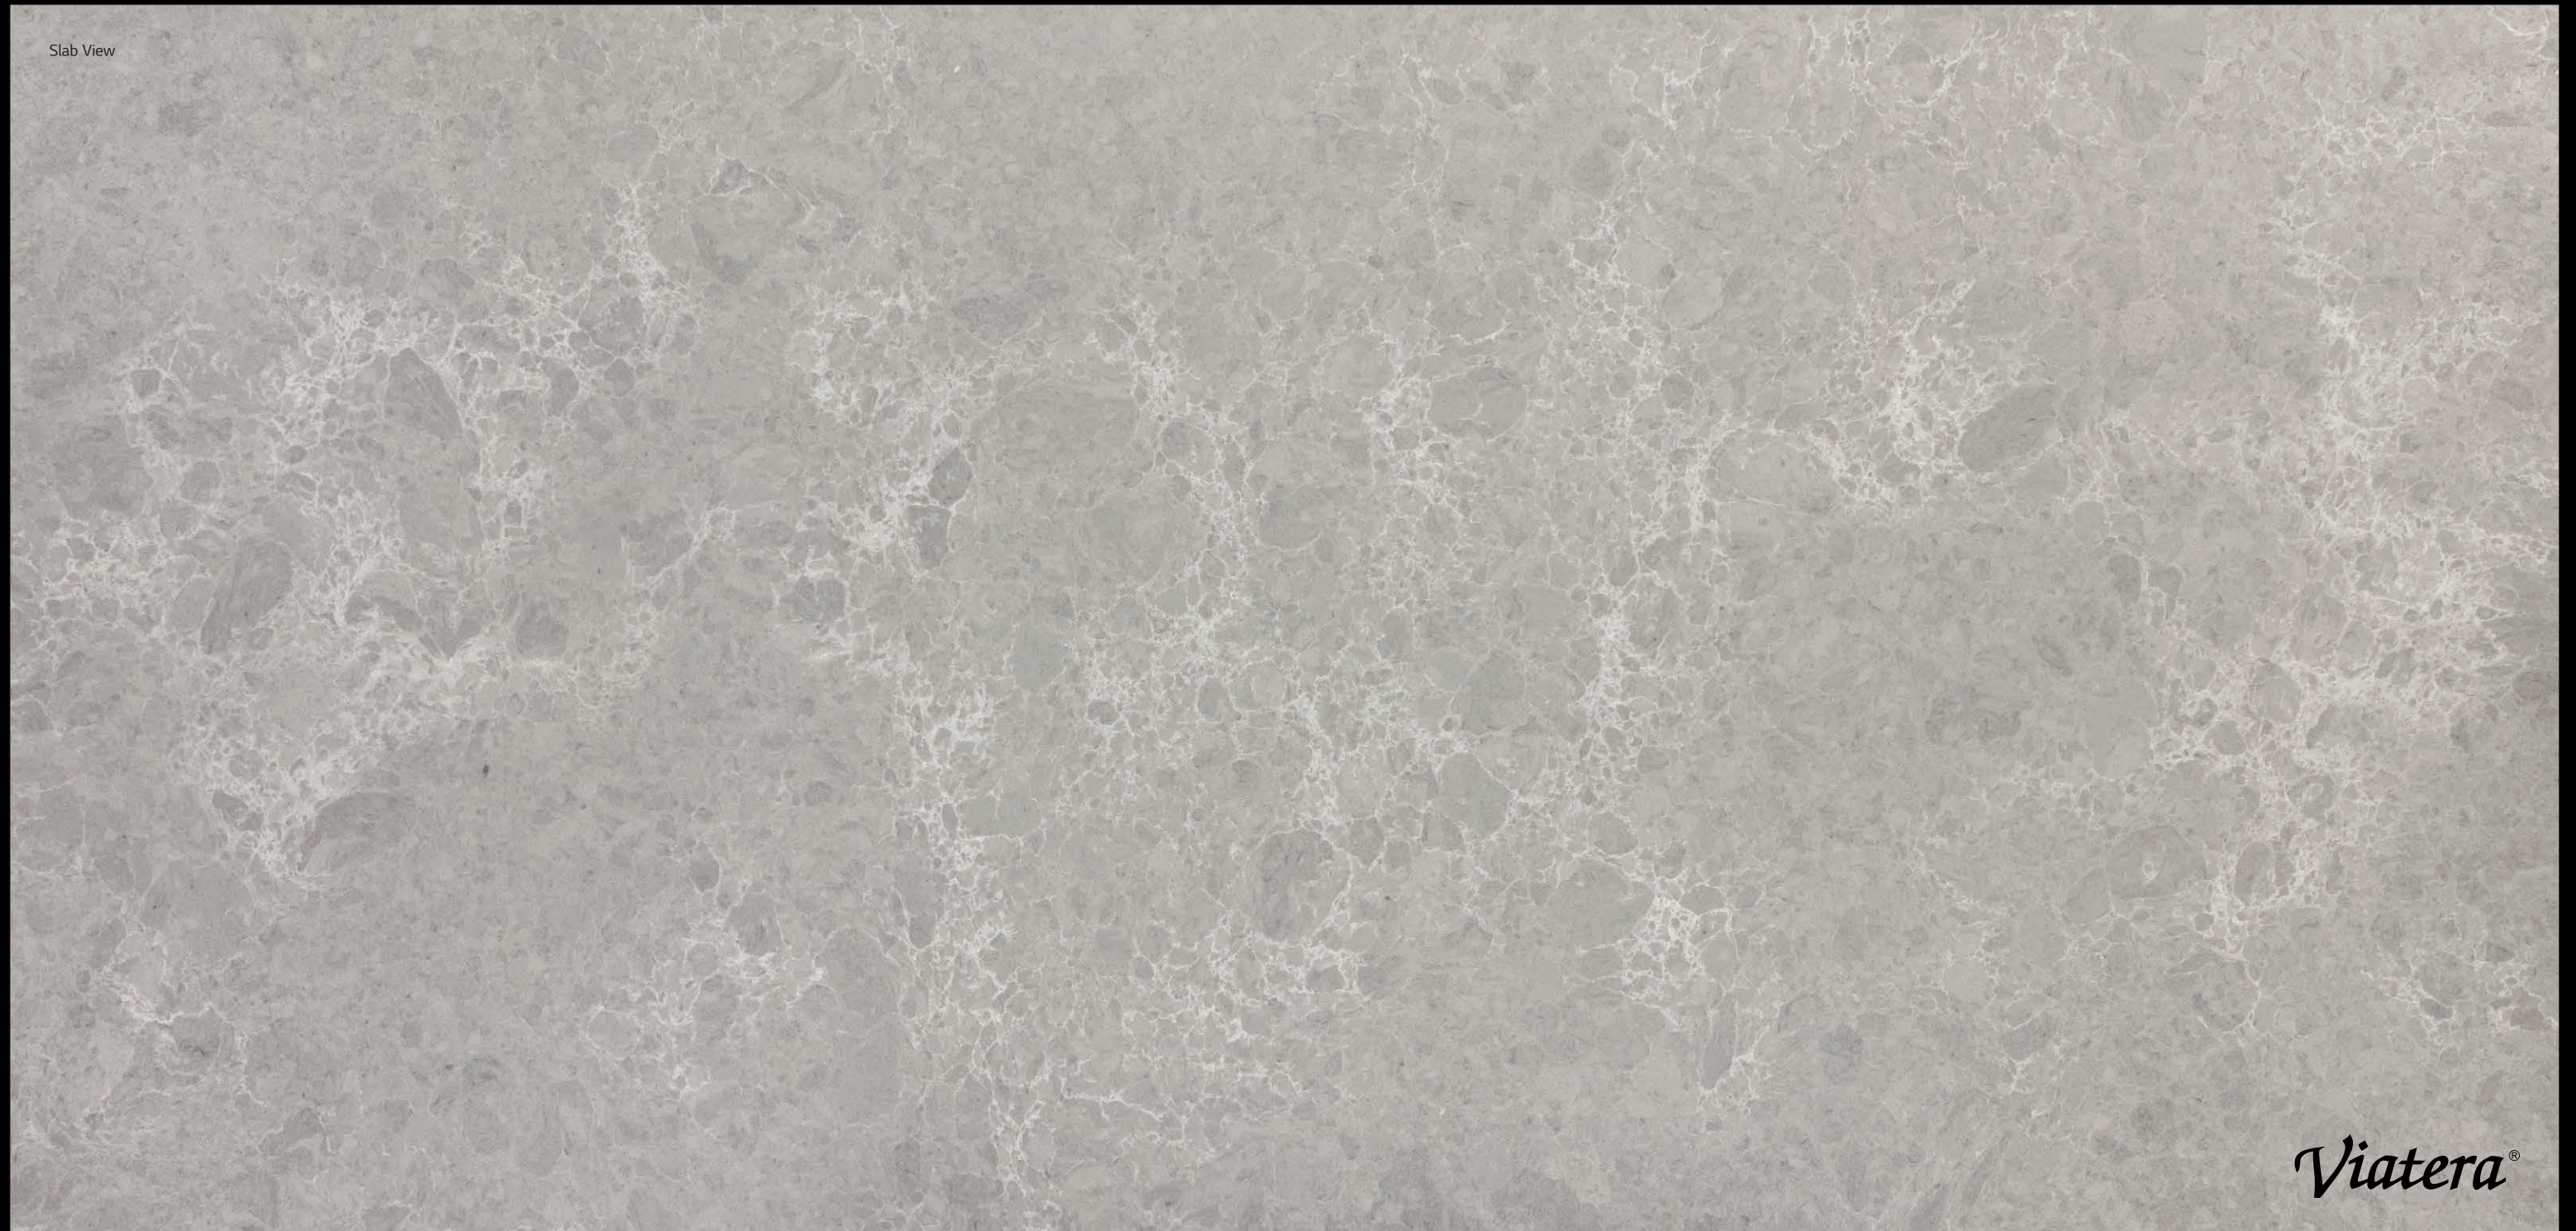

Coda

Conjuring the onset of a peaceful nightfall, this serene surface gives the illusion the dark gray sky is enveloping the last light from the luminous heavens. Delicate creamy veins accentuate the subtle, yet strong, movements in the tone-on-tone base colors. The aesthetic delights of this cool surface will remain with you long after, leaving you with an overwhelming sense of calm and contentment.

Musica | Dimension: 63"x130" | 2CM, 3CM | Finish:

Slab View

Viatera®