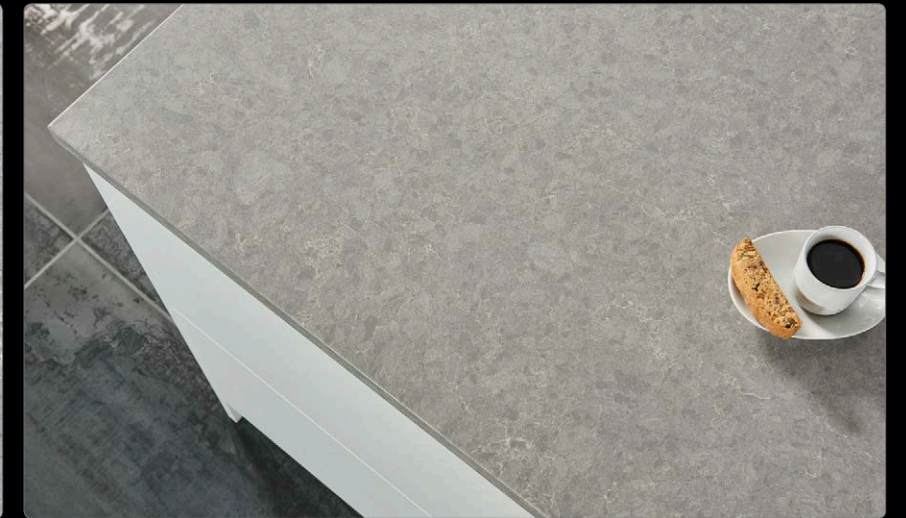

Lento

Slow, yet lavish, relaxed, yet stately; a cool breeze briefly interrupting a warm day, a cloud briefly passing across the sun to cast a welcome dose of shade. Light plays with a rich grey backdrop, creating a subtle experience meant to be savored and appreciated like a fine wine. When the pressures of the day overwhelm, you can retire to a comforting place where your worries are slowly eased away, leaving you cool, calm and collected.

Musica | Dimension: 63"x130" | 2CM, 3CM | Finish:

Detail View