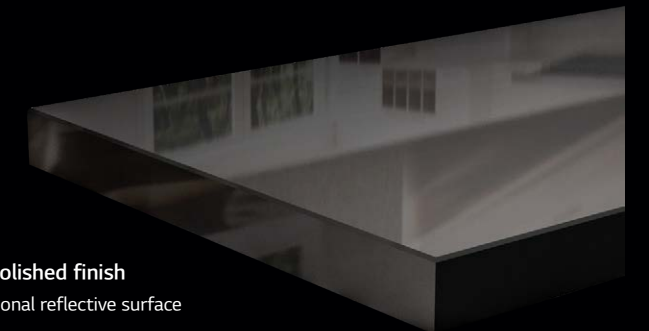

Viatera® QUARTZ SURFACE BY LG HAUSYS

Viatera® is designed and created around the idea that a countertop is where life's moments happen. Whether you're looking for a surface that stands up to the demands of daily life or a surface that resists the wear of commercial applications, Viatera® is available in an array of colors and styles that allow you the freedom to create a space that truly reflects the beauty and wonder of your life.

Image: Etude

Viatera® Benefits

Strong & Durable

Viatera® contains up to 93% natural quartz while natural stone generally contains 20 to 60% quartz. As a result, Viatera® tends to have higher tensile strength than natural stone.

Hygienic & Non-porous

Viatera® is a non-porous surface and it is safe for food preparation. Viatera® is certified by NSF (National Sanitation Foundation). When a material or a seam is porous, food particle can be trapped in the surface material, becoming a breeding ground for bacteria and contamination.

Stain & Scratch Resistant

Quartz is an impervious crystalline mineral that is particularly resistant to absorption. Because of this characteristic, Viatera® becomes a material that is extremely stain resistant.

Easy Care

Non-porous and easy to clean, Viatera® is ideal for kitchen and bath applications. Unlike other stone products, Viatera does not require sealing.

Jumbo Size Slab

Viatera® jumbo size slabs are about 24% larger than standard quartz slabs, allowing it to be a perfect size for larger kitchen projects.

Brushed Finish

Select Viatera® colors are now available with a "Brushed" finish to fulfill a wider range of aesthetics. Enjoy the new classic beauty with a satin-like finish.