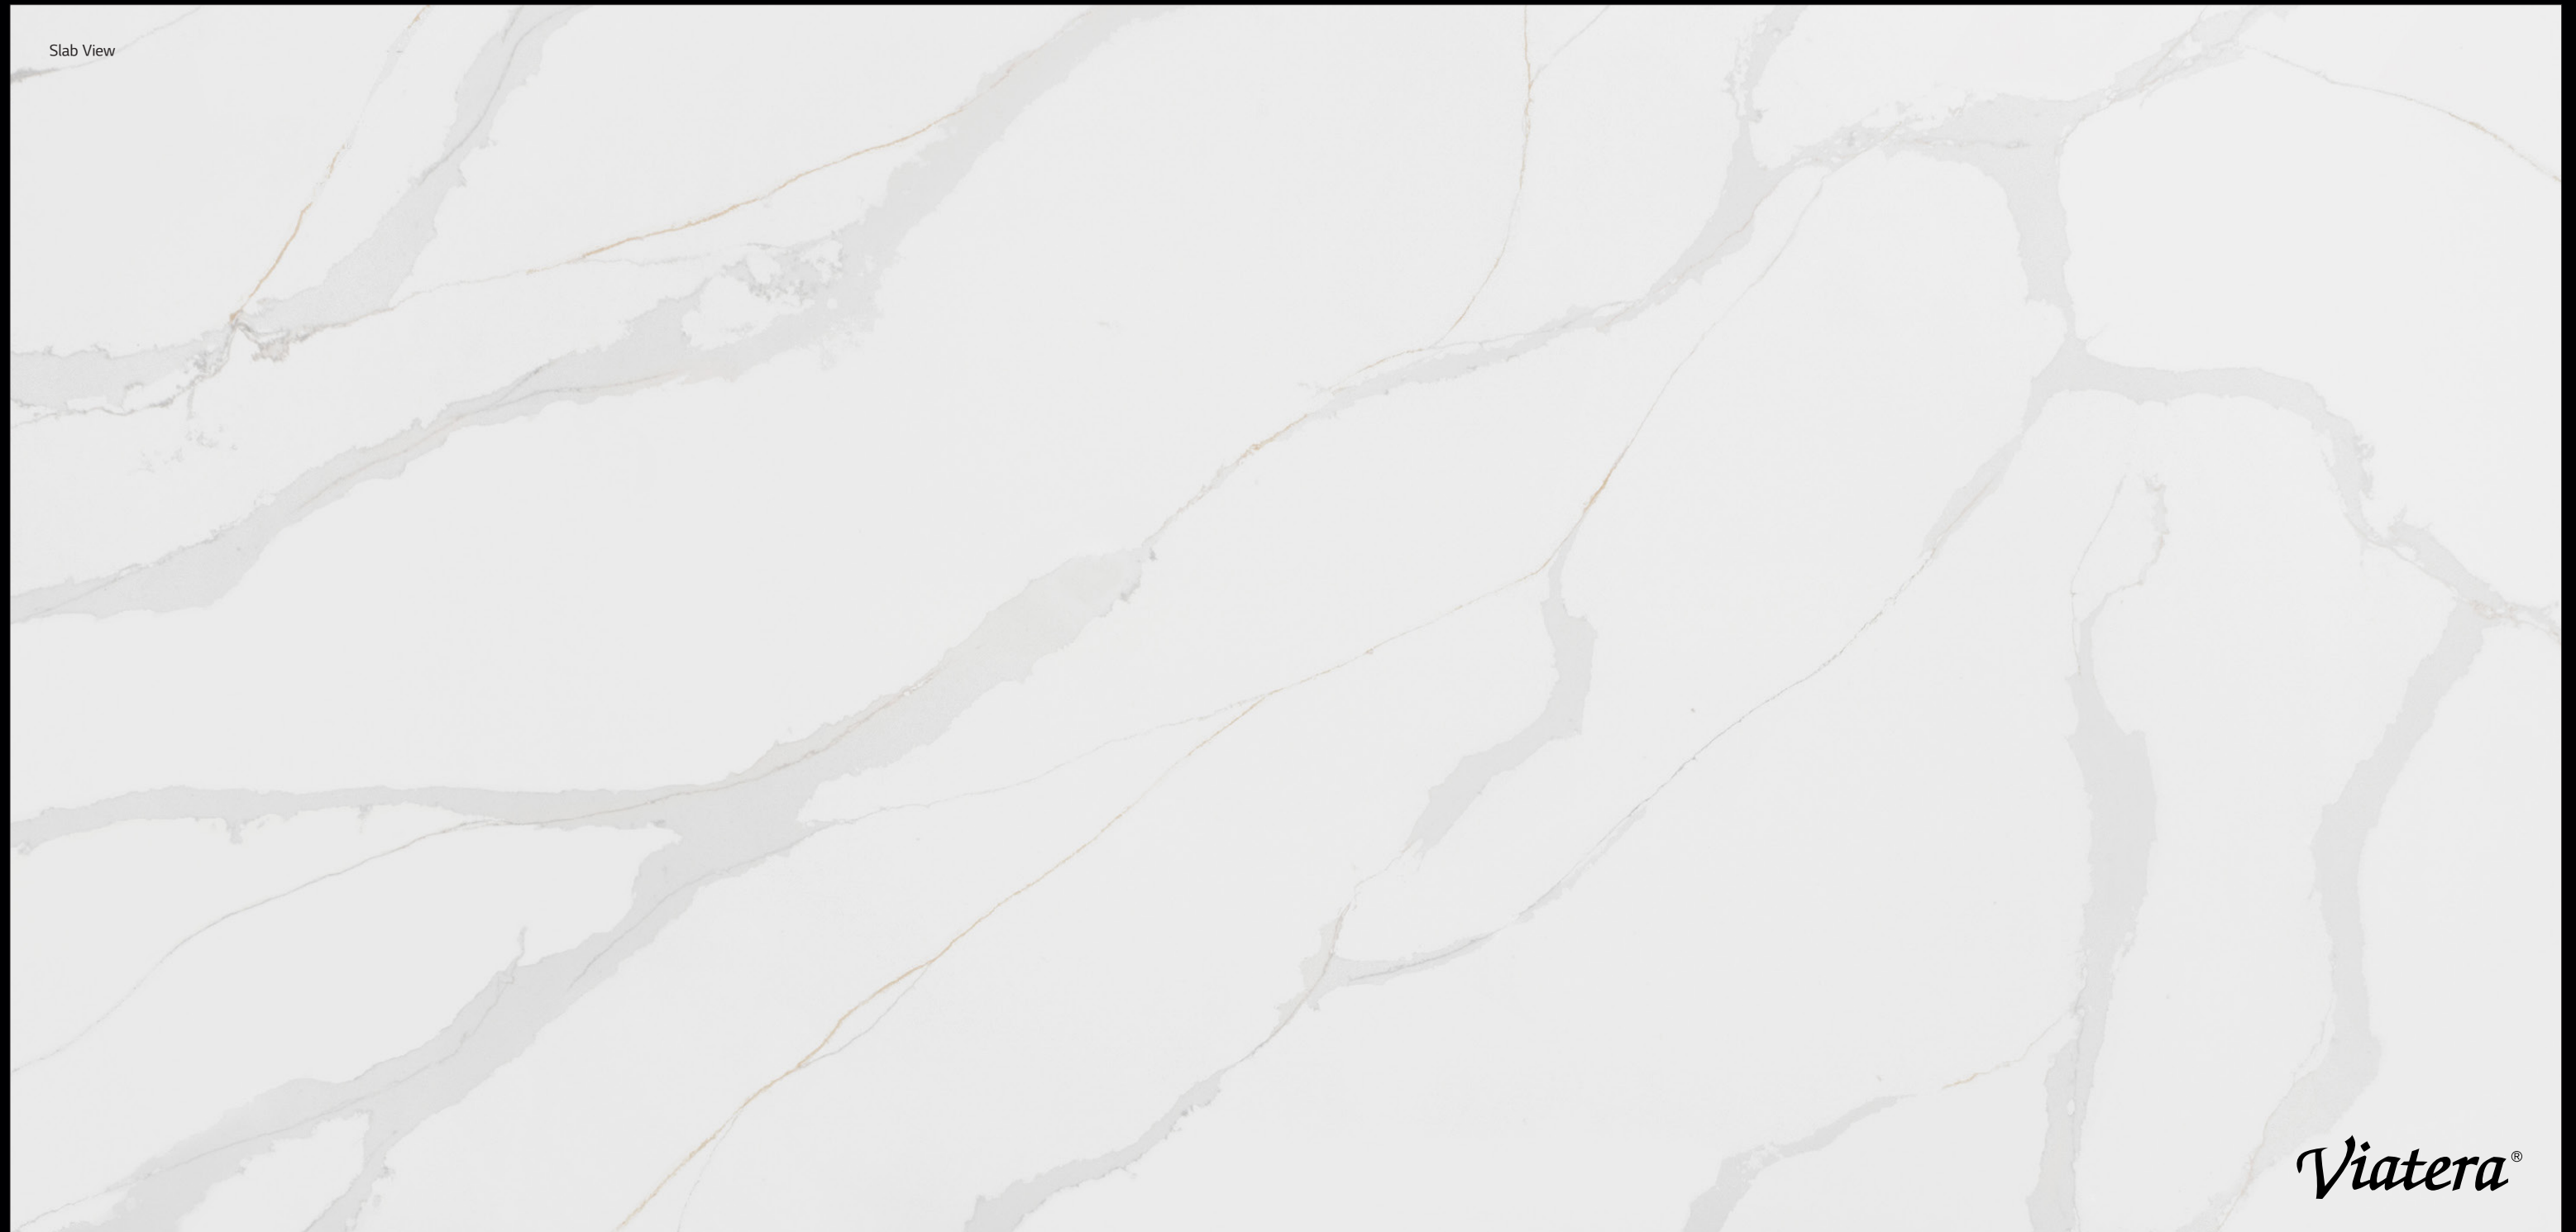

Calacatta Sol **NEW** *Bright White*

Sol bestows opulent shades of gold in its large-pattern veins, giving any room a cheerful glow. The striking white infuses your space with abundant brightness. What a perfect backdrop for the twirls of warm hues poking through like sunbeams on a sublime morning.

Calacatta | Dimension: 63"x130" | 2CM, 3CM | Finish:

Viatera®