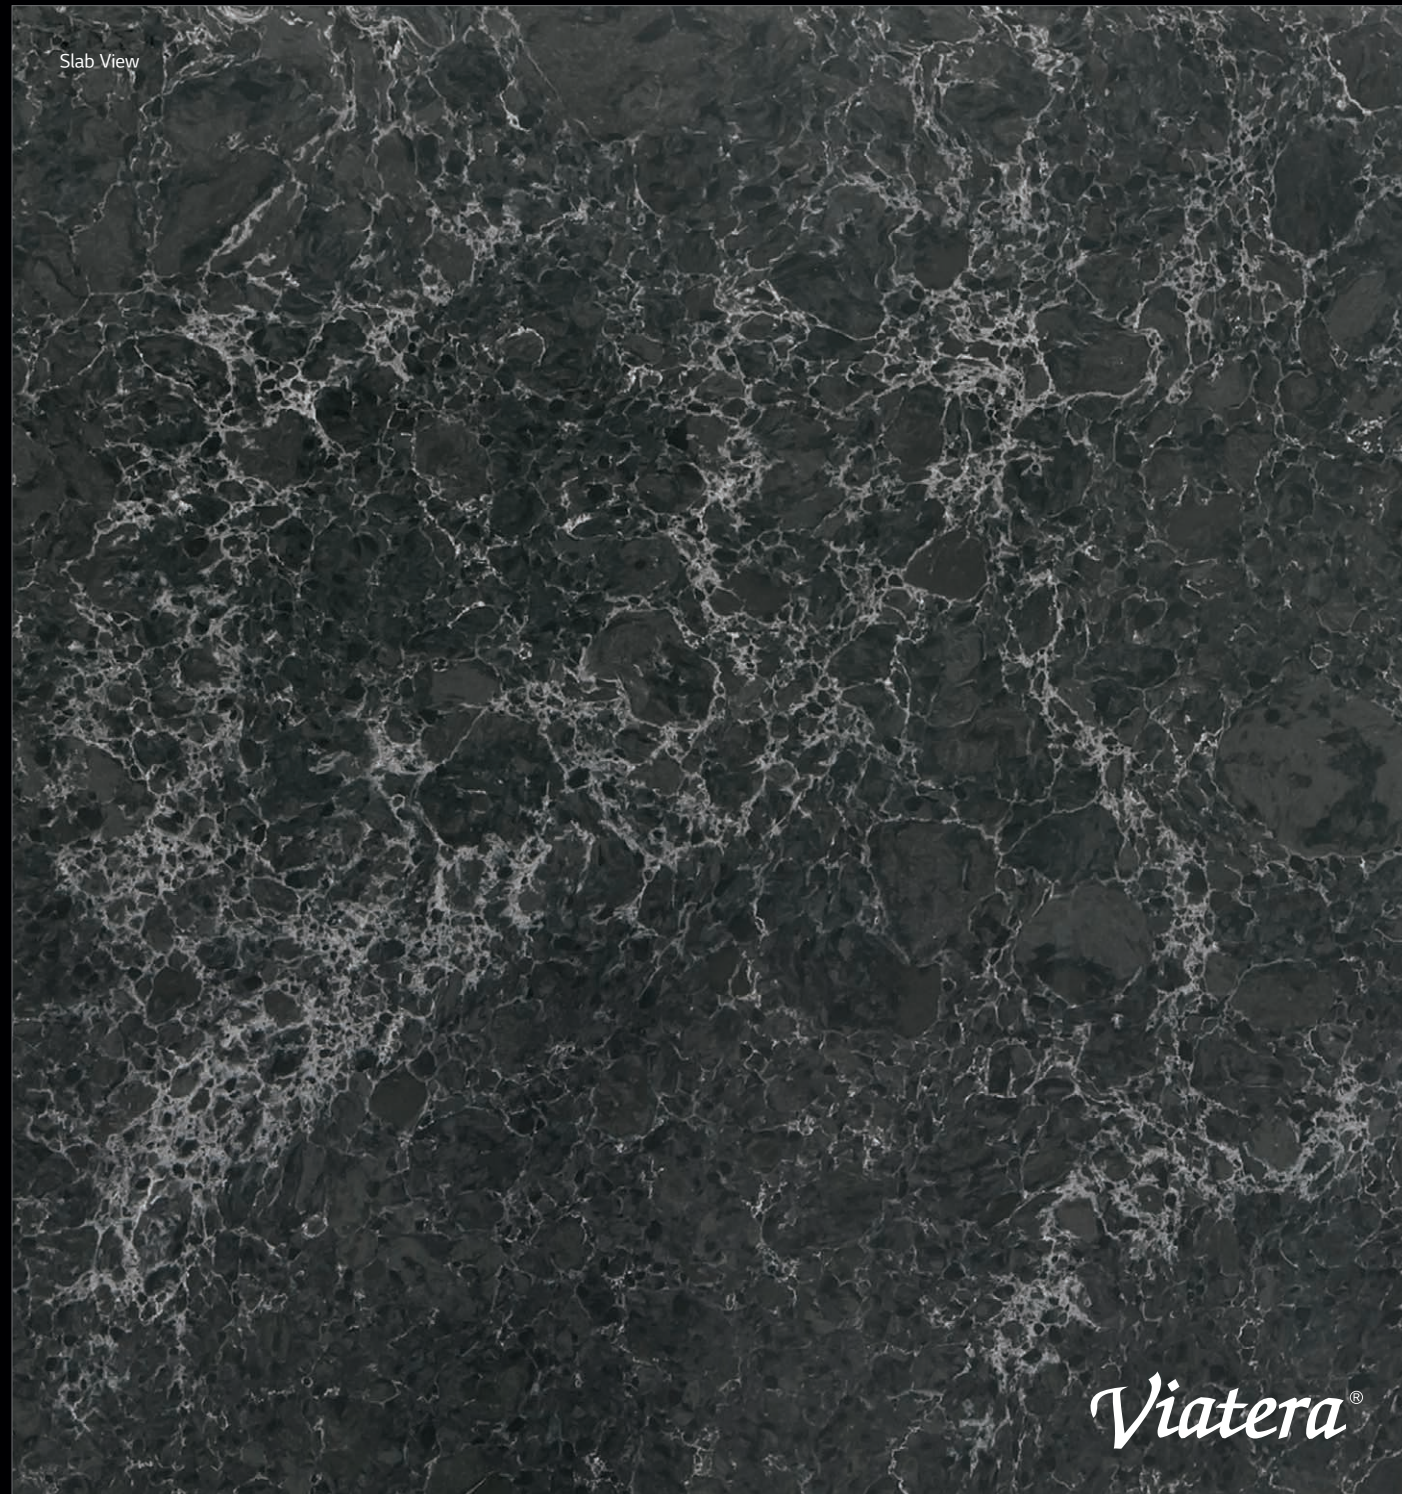

Basso

Rich and resonant, this soulful symphony of deep, velvety hues lends an air of elegance and luxury to any composition. The warmth of this soothing surface envelopes you, evoking the sensation of sailing through a midnight, star-studded sky. This versatile surface brings a dramatic flair that catches – and pleases – the eye.

Musica | Dimension: 63"x130" | 2CM, 3CM | Finish: