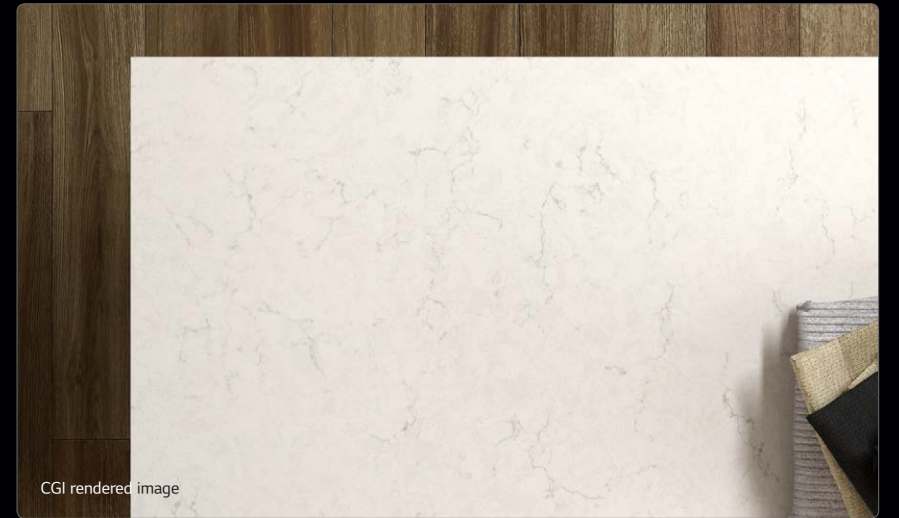

Forte

Bright White

Inspired by the illumination of the moon, this white is bright and enchanting. As the perfect contrast, these hues are balanced with hints of grey and gold. With the ideal blend of bright and dark shading, this design makes a room feel open and modern, inviting light into your kitchen or open floor plan.

Musica | Dimension: 63"x130" | 2CM, 3CM | Finish:

Detail View