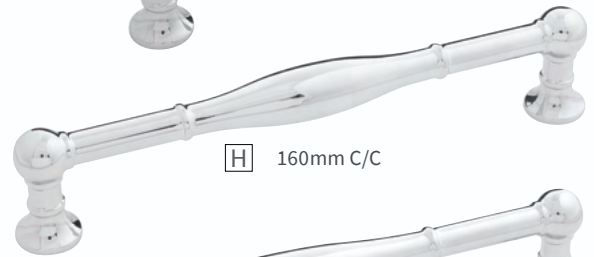

2-1/8" x 2-1/8" **A**

1-11/16" x 1-11/16" **B**

1" DIA. **C**

D 96mm C/C

E 3" C/C

F 96mm C/C

G 128mm C/C

H 160mm C/C

I 192mm C/C

J 224mm C/C

K 12" C/C

A	KNOB	B076809-CH L: 2-1/8" W: 2-1/8" P: 1-7/16" B: 1/2"	G	PULL	B075060-CH C/C: 128mm L: 5-13/16" W: 3/4" P: 1-7/16"
B	KNOB	B075061-CH L: 1-11/16" W: 1-11/16" P: 1-1/4" B: 3/8"	H	PULL	B076291-CH C/C: 160mm L: 7" W: 3/4" P: 1-7/16"
C	KNOB	B076288-CH D: 1" P: 1-7/16" B: 3/4"	I	PULL	B076292-CH C/C: 192mm L: 8-5/16" W: 3/4" P: 1-7/16"
D	CUP PULL	B077090-CH C/C: 96mm L: 4-9/16" W: 1-1/2" P: 1-1/8"	J	PULL	B076293-CH C/C: 224mm L: 9-5/8" W: 13/16" P: 1-1/2"
E	PULL	B076289-CH C/C: 3" L: 3-3/4" W: 3/4" P: 1-7/16"	K	PULL	B076294-CH C/C: 12" L: 12-13/16" W: 13/16" P: 1-1/2"
F	PULL	B076290-CH C/C: 96mm L: 4-1/2" W: 3/4" P: 1-7/16"			