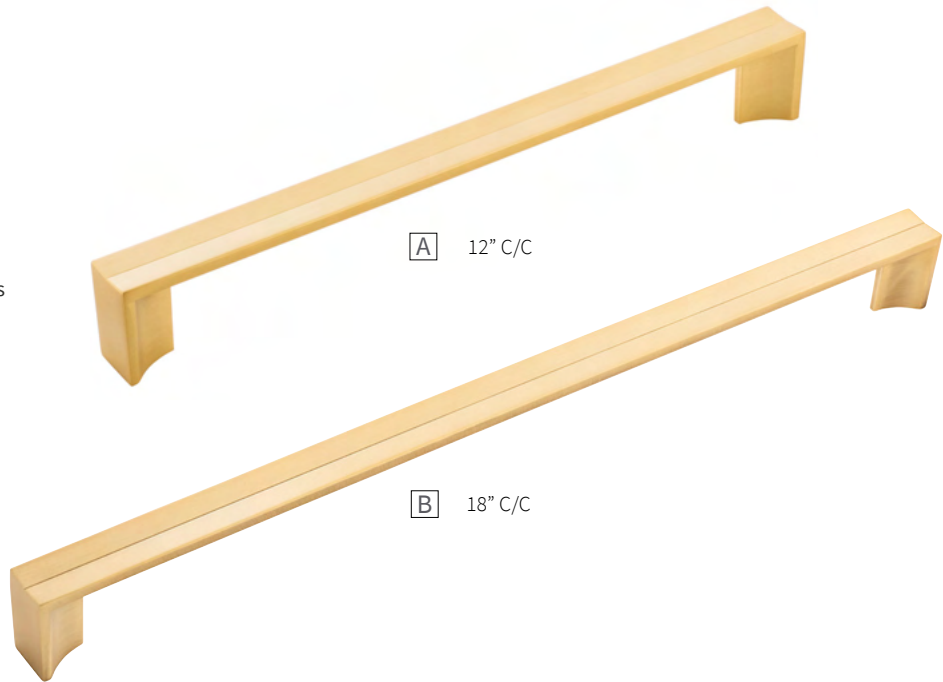

AVENUE COLLECTION

APPLIANCE PULLS

- CH | Chrome
- 14 | Polished Nickel
- SN | Satin Nickel
- BGB | Brushed Golden Brass
- MB | Matte Black

See pages 10-13 for more sizes and details.

BROWNSTONE COLLECTION

APPLIANCE PULLS

- CH | Chrome
- 14 | Polished Nickel
- SN | Satin Nickel
- BGB | Brushed Golden Brass
- MB | Matte Black

See pages 18-21 for more sizes and details.