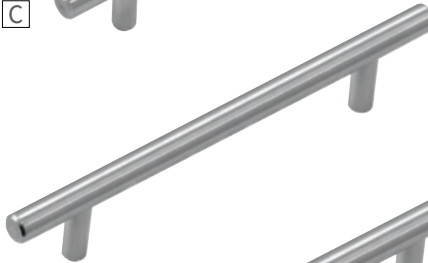

CONTEMPORARY BAR PULLS COLLECTION

STAINLESS STEEL

SS | Stainless Steel

2" x 1/2" **A**

3" C/C **B**

96mm C/C **C**

128mm C/C **D**

160mm C/C **E**

192mm C/C **F**

A	KNOB	B055191-SS L: 2" W: 1/2" P: 1-3/8" B: 3/8"	D	PULL	B074875-SS C/C: 128mm L: 7-3/8" W: 1/2" P: 1-3/8"
B	PULL	B074873-SS C/C: 3" L: 5-3/8" W: 1/2" P: 1-3/8"	E	PULL	B074876-SS C/C: 160mm L: 8-11/16" W: 1/2" P: 1-3/8"
C	PULL	B074874-SS C/C: 96mm L: 6-1/8" W: 1/2" P: 1-3/8"	F	PULL	B074877-SS C/C: 192mm L: 9-15/16" W: 1/2" P: 1-3/8"