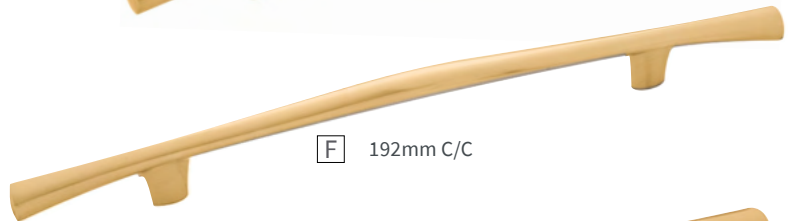

OLIVET COLLECTION

- 14 | Polished Nickel
- SN | Satin Nickel
- BGB | Brushed Golden Brass
- CP | Polished Copper
- OBH | Oil-Rubbed Bronze Highlighted
- MB | Matte Black

E 160mm C/C

A	KNOB	B075324-BGB L: 1-7/16" W: 1-1/8" P: 1-1/8" B: 1/2" x 3/8"	E	PULL	B076039-BGB C/C: 160mm L: 10" W: 9/16" P: 1-1/8"
B	PULL	B076037-BGB C/C: 3" L: 4-3/4" W: 1/2" P: 1-1/8"	F	PULL	B076040-BGB C/C: 192mm L: 12" W: 11/16" P: 1-5/16"
C	PULL	B075319-BGB C/C: 96mm L: 6-1/16" W: 1/2" P: 1-1/8"	G	PULL	B075320-BGB C/C: 224mm L: 14" W: 11/16" P: 1-5/16"
D	PULL	B075122-BGB C/C: 128mm L: 8" W: 9/16" P: 1-1/8"	H	PULL	B075321-BGB C/C: 12" L: 18-15/16" W: 7/8" P: 1-1/2"