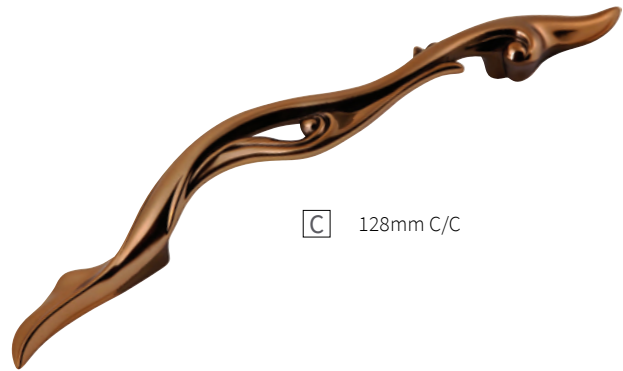

AMARANTA COLLECTION

SOLID BRASS

14 | Polished Nickel

ANN | Antique Nickel

ARG | Antique Rose Gold

VBN | Vintage Bronze Nickel

B 1-1/2" DIA.

A 2" LENGTH

C 128mm C/C

D 96mm C/C

A	KNOB	B072432-VBN L: 2" W: 1-3/4" P: 1-1/2" B: 3/8"	C	PULL	B057254-VBN C/C: 128mm L: 9" W: 1-1/8" P: 1-1/8"
B	KNOB	B072433-VBN D: 1-1/2" P: 1-1/8" B: 1/2"	D	PULL	B072435-VBN C/C: 96mm L: 9-1/2" W: 1" P: 1-1/8"