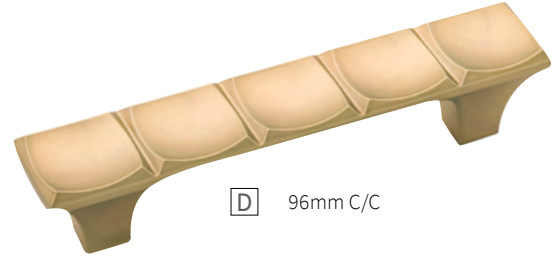

D 96mm C/C

E 128mm C/C

F 160mm C/C

G 224mm C/C

A	KNOB	B075672-FUB SQ: 1-1/4" P: 1-1/16" B: 1/2" SQ	E	PULL	B075669-FUB C/C: 128mm L: 6" W: 1" P: 1-1/8"
B	KNOB	B075673-FUB SQ: 1-1/2" P: 1-1/8" B: 5/8" SQ	F	PULL	B076035-FUB C/C: 160mm L: 8" W: 1" P: 1-1/8"
C	PULL	B076033-FUB C/C: 3" L: 4" W: 1" P: 1-1/8"	G	PULL	B076036-FUB C/C: 224mm L: 10" W: 1" P: 1-1/8"
D	PULL	B076034-FUB C/C: 96mm L: 5" W: 1" P: 1-1/8"			