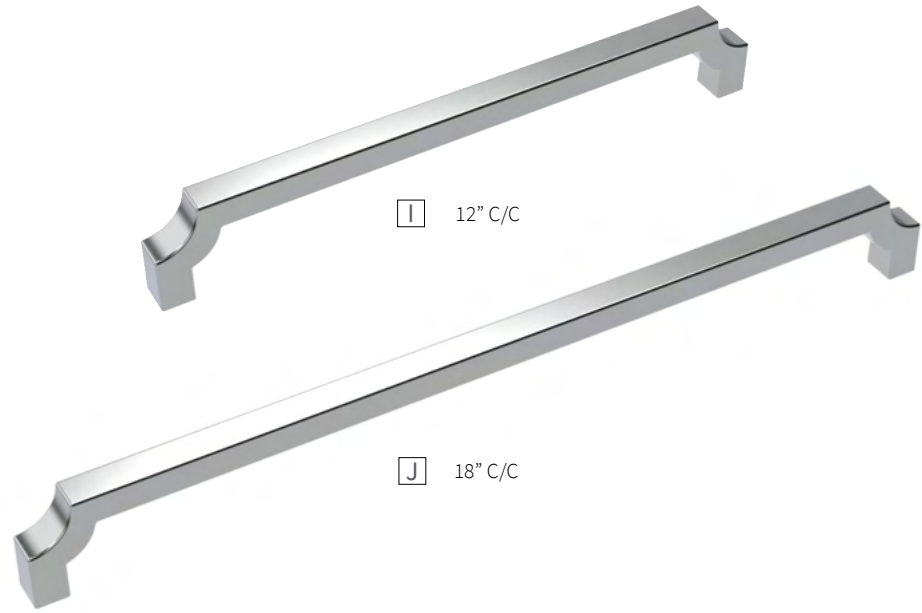

MONARCH COLLECTION

APPLIANCE PULLS

CH | Chrome

14 | Polished Nickel

SN | Satin Nickel

BGB | Brushed Golden Brass

MB | Matte Black

See pages 74-77 for more sizes and details.

MONROE COLLECTION

APPLIANCE PULLS

CH | Chrome

14 | Polished Nickel

SN | Satin Nickel

BGB | Brushed Golden Brass

VB | Vintage Bronze

See pages 78-81 for more sizes and details.