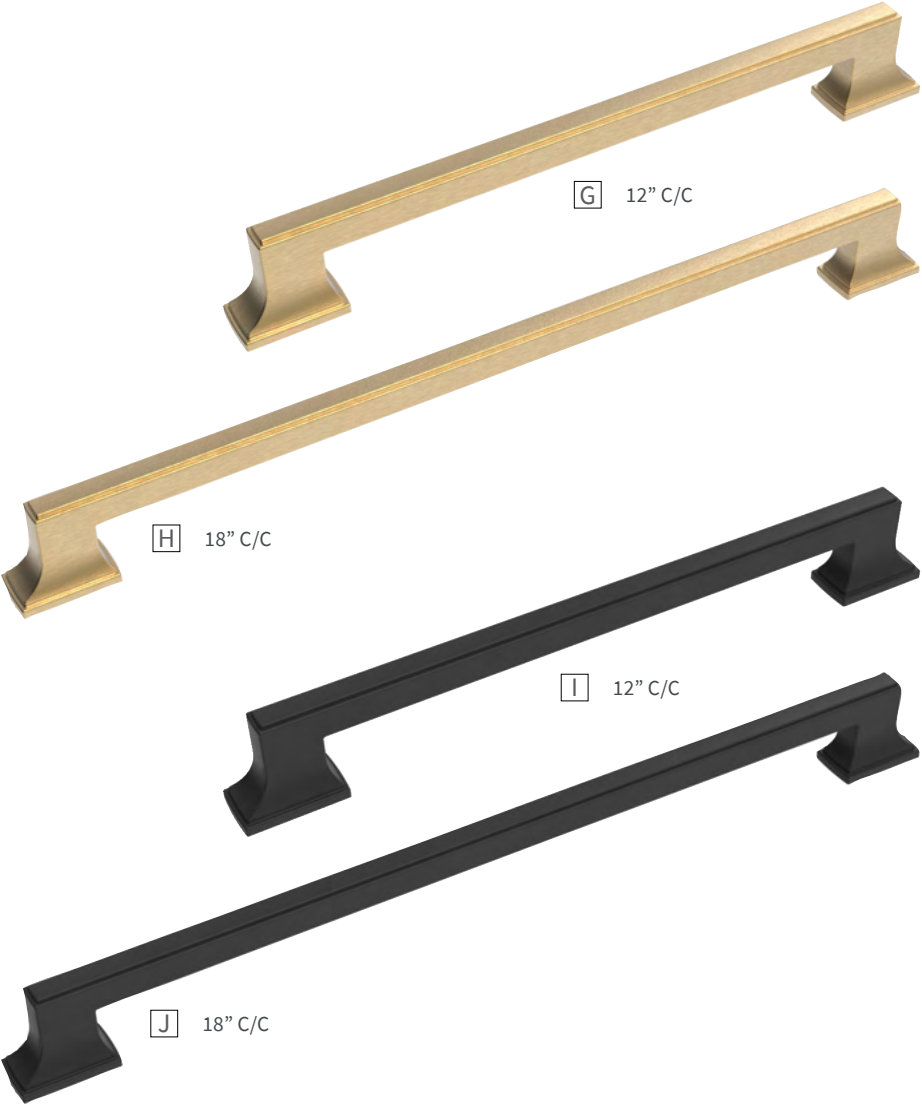

B 1-1/8" SQ.

G 224mm C/C

C 1-3/8" SQ.

H 12" C/C

A	KNOB	B077459-BGB D: 1-1/4" P: 1-1/4" B: 13/16"	E	PULL	B077462-BGB C/C: 128mm L: 6-5/8" W: 3/4" P: 1-5/16"
B	KNOB	B077458-BGB SQ: 1-1/8" P: 1-1/4" B: 13/16" SQ	F	PULL	B077463-BGB C/C: 160mm L: 7-13/16" W: 3/4" P: 1-5/16"
C	KNOB	B077460-BGB SQ: 1-3/8" P: 1-1/4" B: 1" SQ	G	PULL	B077464-BGB C/C: 224mm L: 10-3/8" W: 3/4" P: 1-5/16"
D	PULL	B077461-BGB C/C: 3" & 96mm L: 4-15/16" W: 3/4" P: 1-5/16"	H	PULL	B077465-BGB C/C: 12" L: 13-9/16" W: 3/4" P: 1-3/8"

BROWNSTONE COLLECTION

APPLIANCE PULLS

CH | Chrome

14 | Polished Nickel

SN | Satin Nickel

BGB | Brushed Golden Brass

MB | Matte Black

A	APPLIANCE PULL	B078830-CH C/C: 12" L: 14-5/8" W: 1-1/8" P: 2"	D	APPLIANCE PULL	B078831-14 C/C: 18" L: 20-5/8" W: 1-1/8" P: 2"
B	APPLIANCE PULL	B078831-CH C/C: 18" L: 20-5/8" W: 1-1/8" P: 2"	E	APPLIANCE PULL	B078830-SN C/C: 12" L: 14-5/8" W: 1-1/8" P: 2"
C	APPLIANCE PULL	B078830-14 C/C: 12" L: 14-5/8" W: 1-1/8" P: 2"	F	APPLIANCE PULL	B078831-SN C/C: 18" L: 20-5/8" W: 1-1/8" P: 2"

BROWNSTONE COLLECTION
APPLIANCE PULLS

G	APPLIANCE PULL	B078830-BGB C/C: 12" L: 14-5/8" W: 1-1/8" P: 2"	I	APPLIANCE PULL	B078830-MB C/C: 12" L: 14-5/8" W: 1-1/8" P: 2"
H	APPLIANCE PULL	B078831-BGB C/C: 18" L: 20-5/8" W: 1-1/8" P: 2"	J	APPLIANCE PULL	B078831-MB C/C: 18" L: 20-5/8" W: 1-1/8" P: 2"