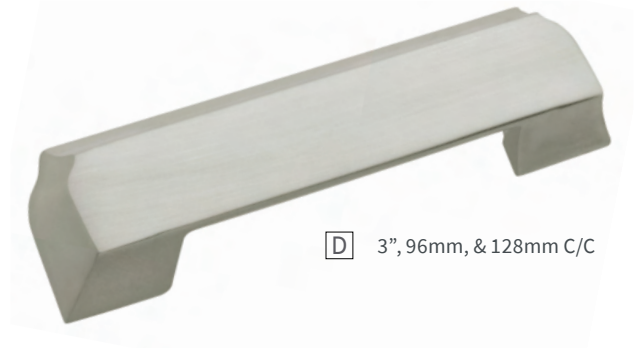

STUDIO II COLLECTION

SOLID BRASS

- CH | Chrome
- 14 | Polished Nickel
- SN | Satin Nickel
- 04 | Satin Brass
- OBH | Oil-Rubbed Bronze Highlighted

D 3", 96mm, & 128mm C/C