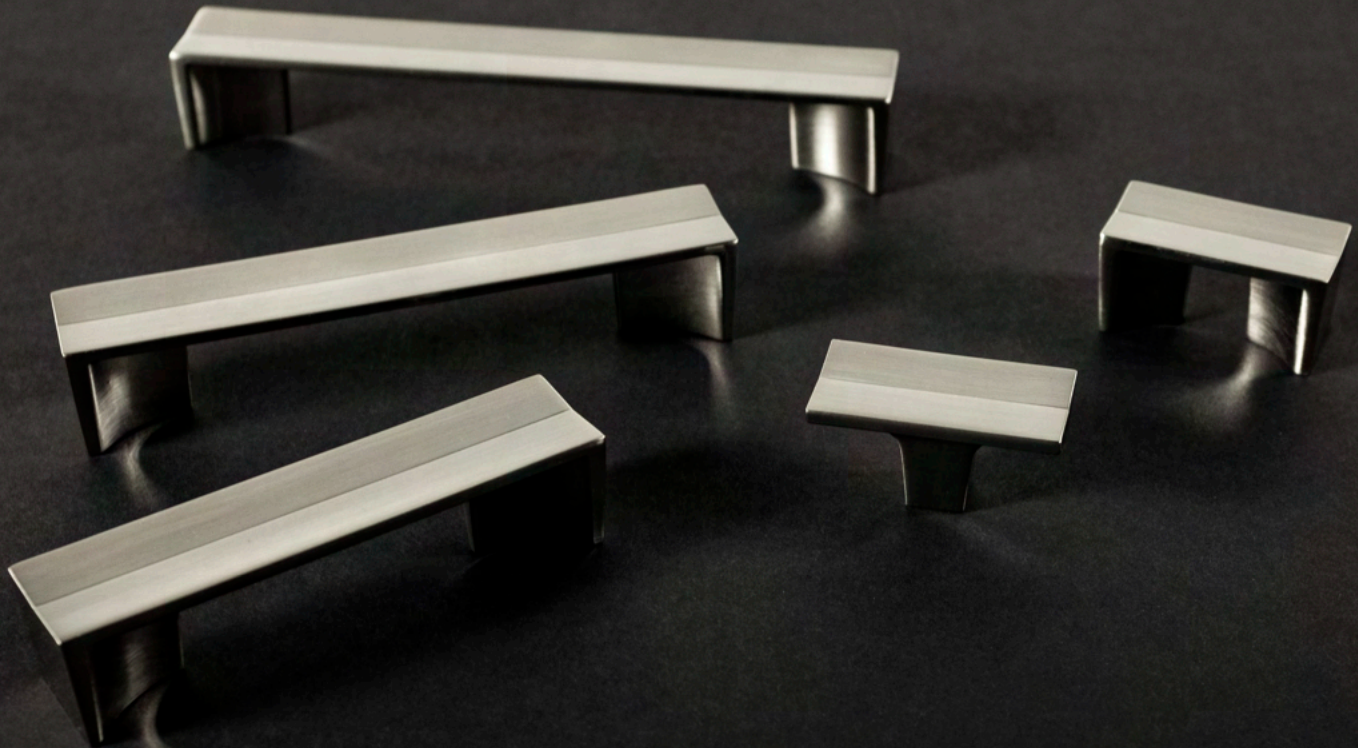

A
AVENUE
COLLECTION

The Avenue collection applies a minimalist approach to the deliberate, function-focused designs found in urban engineering; the resulting shapes are simple and elegant. The perfect accent to your cabinetry.