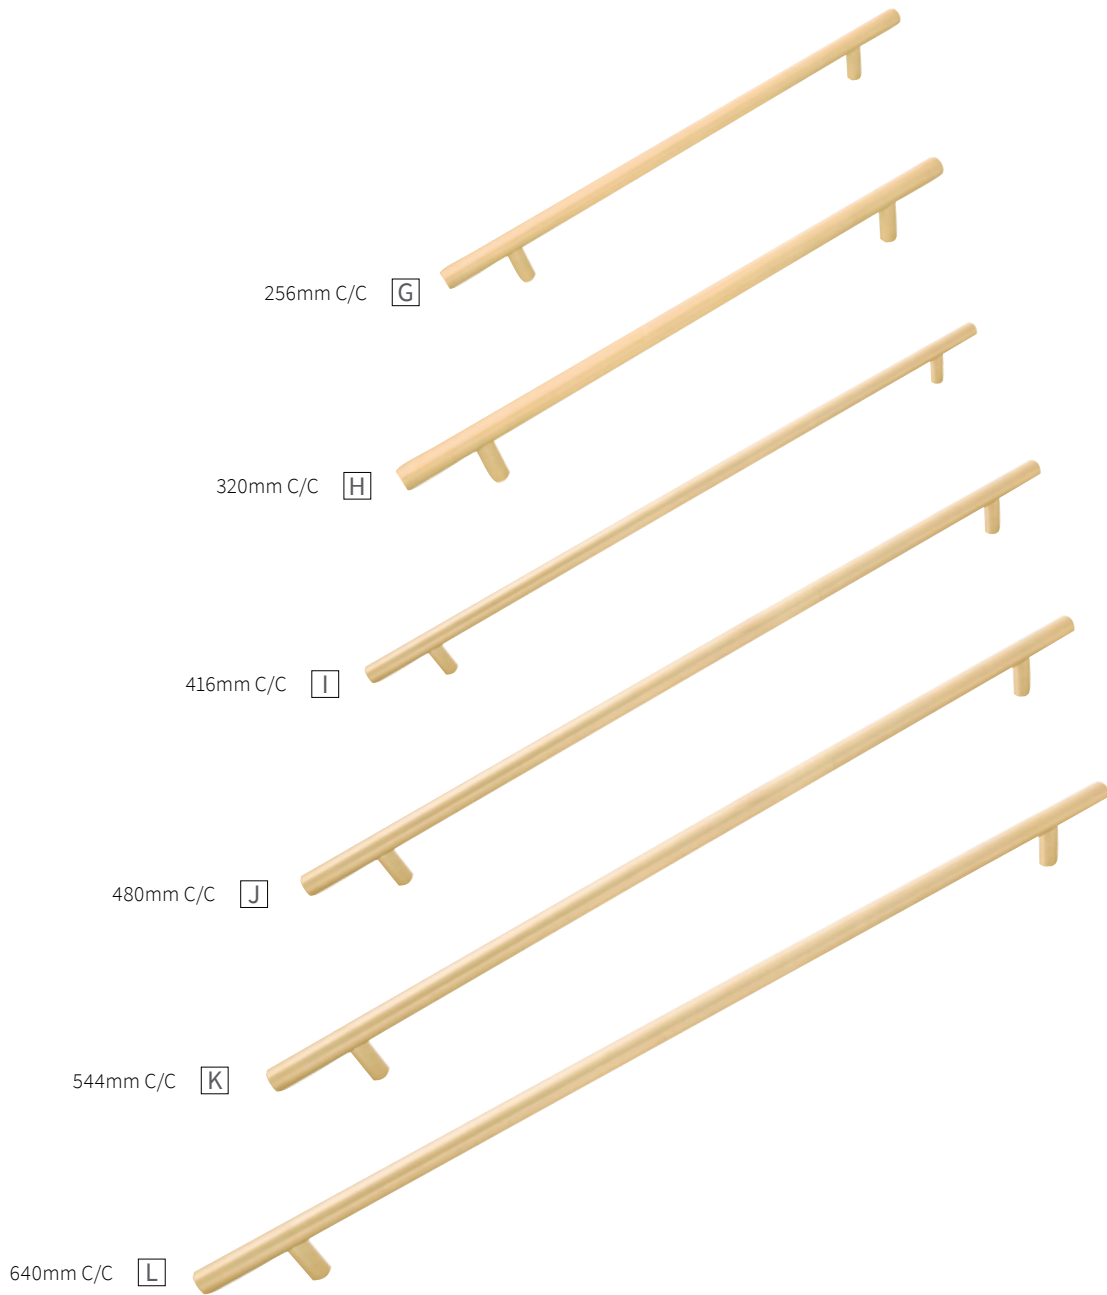

CONTEMPORARY BAR PULLS COLLECTION

STAINLESS STEEL

G	PULL	B074878-SS C/C: 256mm L: 13-1/4" W: 1/2" P: 1-3/8"	K	PULL	B074882-SS C/C: 544mm L: 24-9/16" W: 1/2" P: 1-3/8"
H	PULL	B074879-SS C/C: 320mm L: 15-3/4" W: 1/2" P: 1-3/8"	L	PULL	B074883-SS C/C: 640mm L: 28-3/8" W: 1/2" P: 1-3/8"
I	PULL	B074880-SS C/C: 416mm L: 19-9/16" W: 1/2" P: 1-3/8"	M	PULL	B074884-SS C/C: 768mm L: 33-3/8" W: 1/2" P: 1-3/8"
J	PULL	B074881-SS C/C: 480mm L: 22-1/6" W: 1/2" P: 1-3/8"			

CONTEMPORARY BAR PULLS COLLECTION

STEEL

RLB | Royal Brass

2" x 1/2" **A**

3" C/C **B**

96mm C/C **C**

128mm C/C **D**

160mm C/C **E**

192mm C/C **F**

A	KNOB	B076763-RLB L: 2" W: 1/2" P: 1-3/8" B: 3/8"	D	PULL	B076753-RLB C/C: 128mm L: 7-3/8" W: 1/2" P: 1-3/8"
B	PULL	B076751-RLB C/C: 3" L: 5-3/8" W: 1/2" P: 1-3/8"	E	PULL	B076754-RLB C/C: 160mm L: 8-11/16" W: 1/2" P: 1-3/8"
C	PULL	B076752-RLB C/C: 96mm L: 6-1/8" W: 1/2" P: 1-3/8"	F	PULL	B076755-RLB C/C: 192mm L: 9-15/16" W: 1/2" P: 1-3/8"

CONTEMPORARY BAR PULLS COLLECTION

STEEL

G	PULL	B076756-RLB C/C: 256mm L: 13-1/4" W: 1/2" P: 1-3/8"	J	PULL	B076759-RLB C/C: 480mm L: 22-1/6" W: 1/2" P: 1-3/8"
H	PULL	B076757-RLB C/C: 320mm L: 15-3/4" W: 1/2" P: 1-3/8"	K	PULL	B076760-RLB C/C: 544mm L: 24-9/16" W: 1/2" P: 1-3/8"
I	PULL	B076758-RLB C/C: 416mm L: 19-9/16" W: 1/2" P: 1-3/8"	L	PULL	B076761-RLB C/C: 640mm L: 28-3/8" W: 1/2" P: 1-3/8"