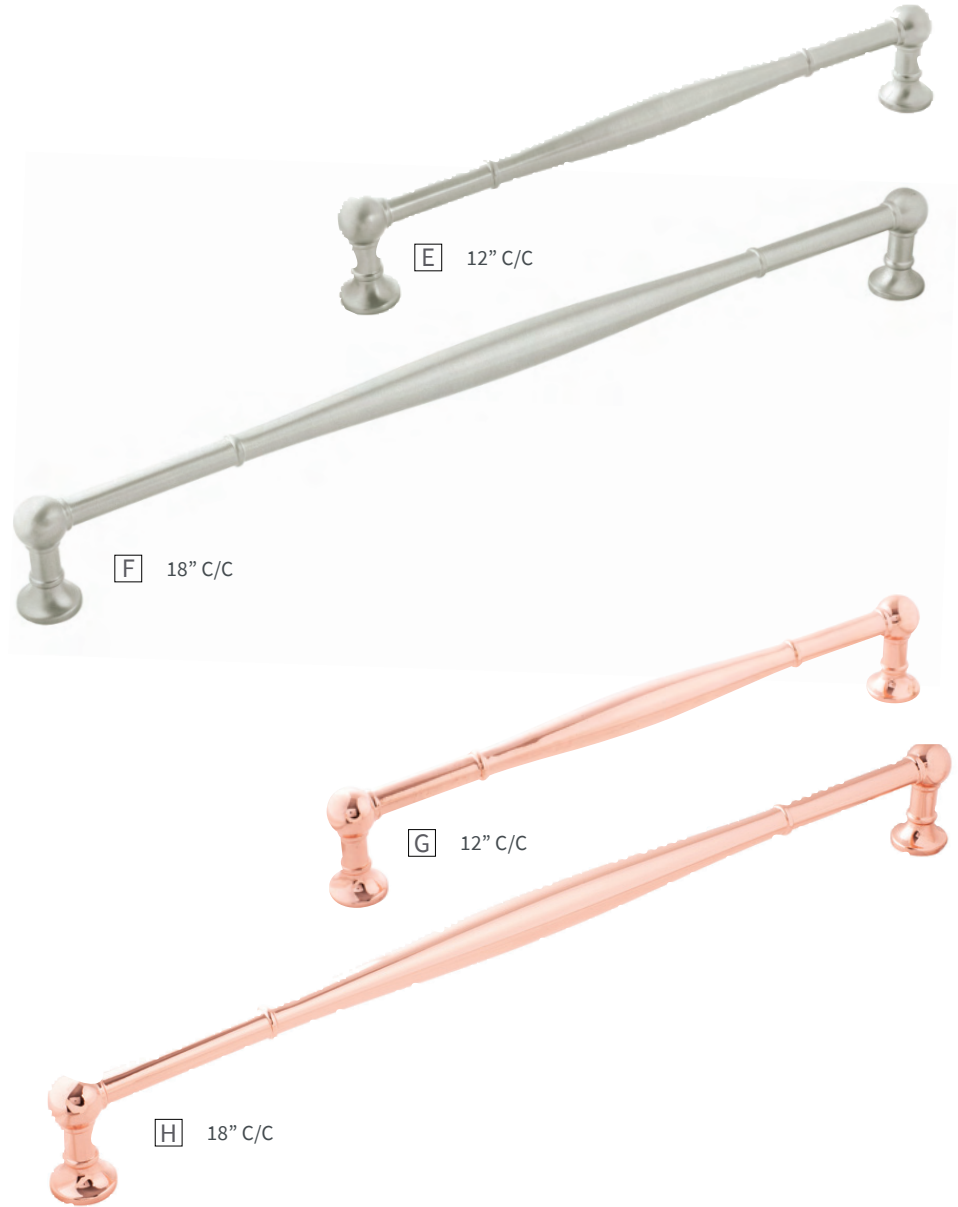

FULLER COLLECTION
APPLIANCE PULLS

E	APPLIANCE PULL	B077277-SS C/C: 12" L: 13-1/8" W: 1-1/8" P:2-3/16"	G	APPLIANCE PULL	B077277-CP C/C: 12" L: 13-1/8" W: 1-1/8" P:2-3/16"
F	APPLIANCE PULL	B077278-SS C/C: 18" L: 19-1/8" W: 1-1/8" P:2-3/16"	H	APPLIANCE PULL	B077278-CP C/C: 18" L: 19-1/8" W: 1-1/8" P:2-3/16"