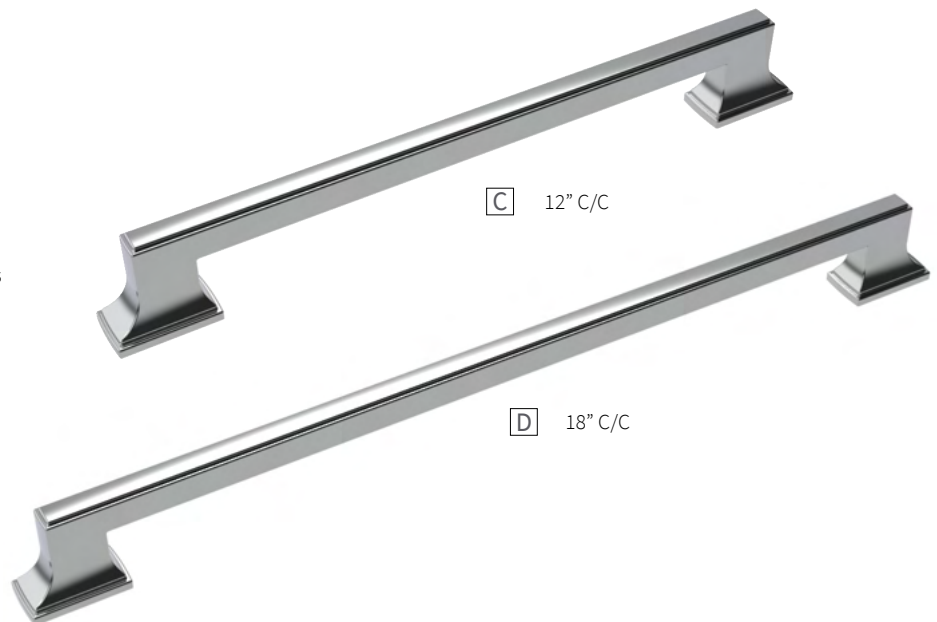

See pages 10-13 for more sizes and details.

BROWNSTONE COLLECTION

APPLIANCE PULLS

-  CH | Chrome
-  14 | Polished Nickel
-  SN | Satin Nickel
-  BGB | Brushed Golden Brass
-  MB | Matte Black

See pages 18-21 for more sizes and details.

A	APPLIANCE PULL	B077287-BGB C/C: 12" L: 12-1/2" W: 1" P: 1-3/4"	C	APPLIANCE PULL	B078830-CH C/C: 12" L: 14-5/8" W: 1-1/8" P: 2"
B	APPLIANCE PULL	B077289-BGB C/C: 18" L: 18-1/2" W: 1" P: 1-3/4"	D	APPLIANCE PULL	B078831-CH C/C: 18" L: 20-5/8" W: 1-1/8" P: 2"