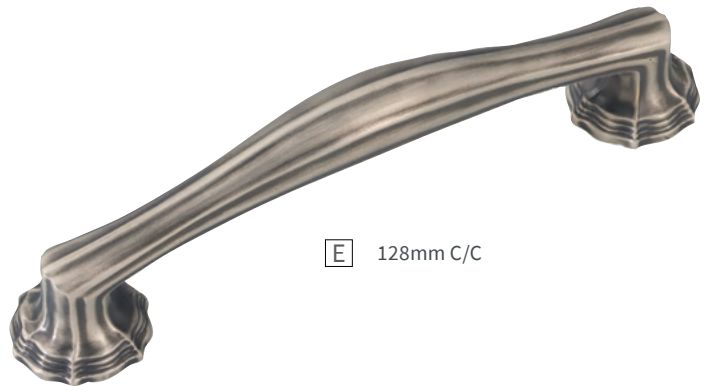

VERONA COLLECTION
SOLID BRASS

SN | Satin Nickel

APN | Antique Pewter Nickel

OBH | Oil-Rubbed
Bronze Highlighted

A 1-5/16" DIA.

B 3" C/C

C 3" C/C

D 96mm C/C

E 128mm C/C

A	KNOB	B053163-APN D: 1-5/16" P: 1-1/8" B: 13/16"	D	PULL	B055548-APN C/C: 96mm L: 4-3/4" W: 15/16" P: 1-3/16"
B	CUP PULL	B055546-APN C/C: 3" L: 4" W: 1-3/4" P: 7/8"	E	PULL	B055549-APN C/C: 128mm L: 6-3/16" W: 1-1/16" P: 1-1/2"
C	PULL	B055547-APN C/C: 3" L: 3-7/8" W: 13/16" P: 1"			