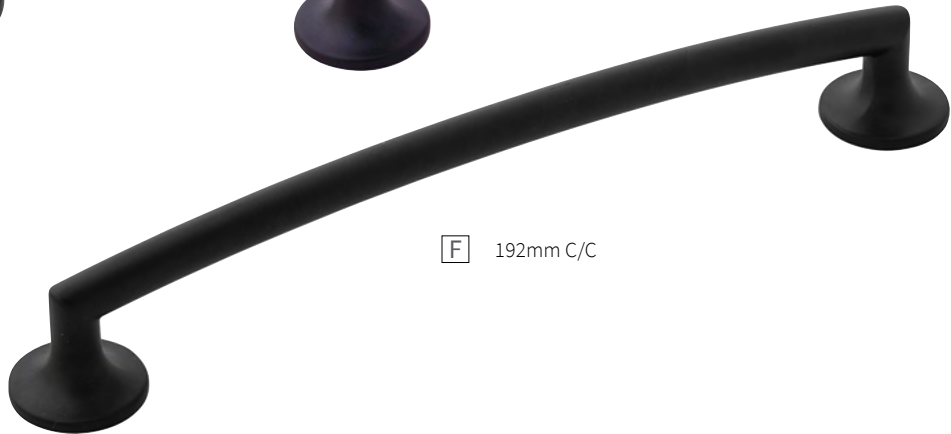

D 96mm C/C

E 128mm C/C

F 192mm C/C

DESIGNER TALKS

Learn more about the collection on YouTube:
youtube.com/BelwithKeelerDecorSolutions

A	KNOB	B077430-MB D: 1-1/8" P: 1-1/8" B: 3/4"	D	PULL	B077145-MB C/C: 96mm L: 4-7/8" W: 1-1/8" P: 1-5/16"
B	KNOB	B077142-MB D: 1-3/8" P: 1-3/16" B: 7/8"	E	PULL	B077146-MB C/C: 128mm L: 6-3/16" W: 1-1/8" P: 1-3/8"
C	PULL	B077144-MB C/C: 3" L: 4-1/8" W: 1-1/8" P: 1-5/16"	F	PULL	B077148-MB C/C: 192mm L: 8-11/16" W: 1-1/8" P: 1-7/16"