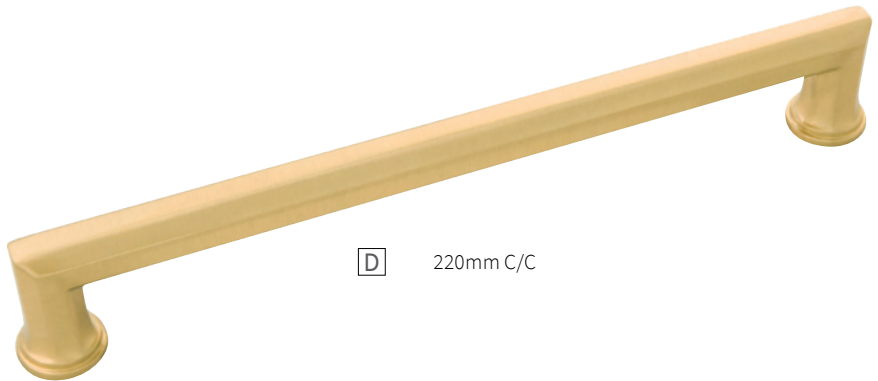

VBN | Vintage Bronze Nickel

A 1-3/8" DIA.

B 1-1/4" DIA.

C 128mm C/C

D 220mm C/C

A	KNOB	B053134-04 D: 1-3/8" P: 1-7/16" B: 5/8"	C	PULL	B072425-04 C/C: 128mm L: 5-7/8" W: 13/16" P: 1-3/8"
B	KNOB	B054726-04 D: 1-1/4" P: 1-1/8" B: 5/8"	D	PULL	B072442-04 C/C: 220mm L: 9-9/16" W: 7/8" P: 1-1/2"