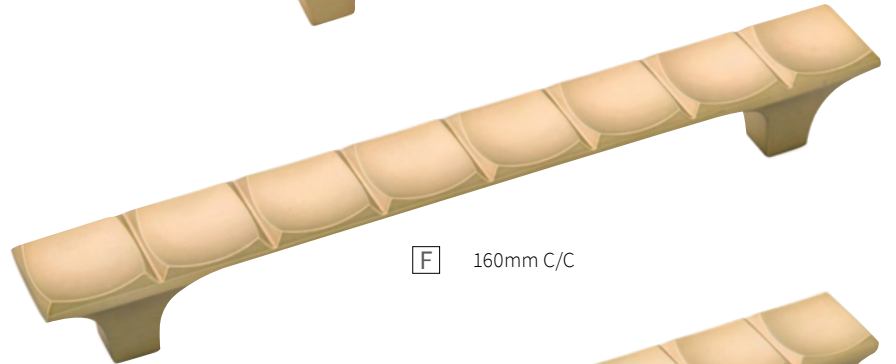

D 96mm C/C

E 128mm C/C

F 160mm C/C

G 224mm C/C

A	KNOB	B075672-FUB SQ: 1-1/4" P: 1-1/16" B: 1/2" SQ	E	PULL	B075669-FUB C/C: 128mm L: 6" W: 1" P: 1-1/8"
B	KNOB	B075673-FUB SQ: 1-1/2" P: 1-1/8" B: 5/8" SQ	F	PULL	B076035-FUB C/C: 160mm L: 8" W: 1" P: 1-1/8"
C	PULL	B076033-FUB C/C: 3" L: 4" W: 1" P: 1-1/8"	G	PULL	B076036-FUB C/C: 224mm L: 10" W: 1" P: 1-1/8"
D	PULL	B076034-FUB C/C: 96mm L: 5" W: 1" P: 1-1/8"			