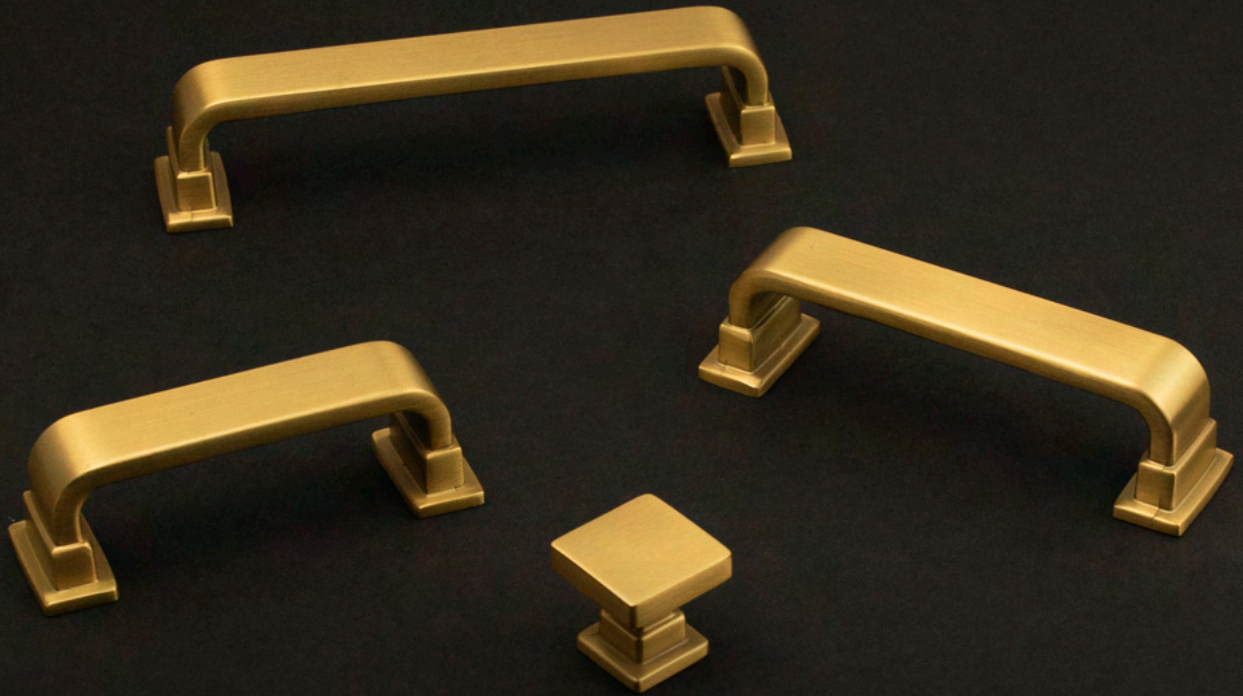

B 1-1/4" SQ.

E 160mm C/C

DESIGNER TALKS

Learn more about the collection on YouTube:
youtube.com/BelwithKeelerDecorSolutions

A	KNOB	B077493-MB L: 1" W: 7/8" P: 1-1/4" B: 11/16" X 1/2"	D	PULL	B077504-MB C/C: 128mm L: 5-7/8" W: 1-1/16" P: 1-1/4"
B	KNOB	B077497-MB SQ: 1-1/4" P: 1-1/4" B: 9/16" X 7/16"	E	PULL	B077505-MB C/C: 160mm L: 7-1/8" W: 1-1/16" P: 1-1/4"
C	PULL	B077503-MB C/C: 96mm L: 4-5/8" W: 1-1/16" P: 1-1/4"			

B

BRIGHTON

C O L L E C T I O N

Influenced by the juxtaposition of cutting edge faucetry and classical interior design, Brighton harmonizes the link between modern and traditional. A contemporary silhouette accented by beveled and stepped edges makes Brighton adaptable to traditional and transitional spaces.