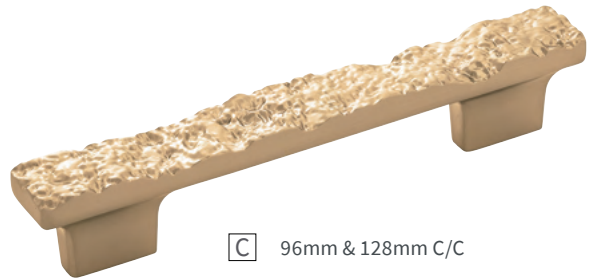

SANDRINE COLLECTION

SN | Satin Nickel

PB | Polished Brass

CBZ | Champagne Bronze

VB | Vintage Bronze

BM | Black Mist

B 2" SQ.

A 1-3/8" SQ.

C 96mm & 128mm C/C

DESIGNER TALKS

Learn more about the collection on YouTube:
youtube.com/BelwithKeelerDecorSolutions

A	KNOB	B077512-CBZ SQ: 1-3/8" P: 1-1/8" B: 7/16" SQ	C	PULL	B077514-CBZ C/C: 96mm & 128mm L: 6-1/8" W: 13/16" P: 1-3/16"
B	KNOB	B077513-CBZ SQ: 2" P: 1-1/8" B: 1/2" SQ			