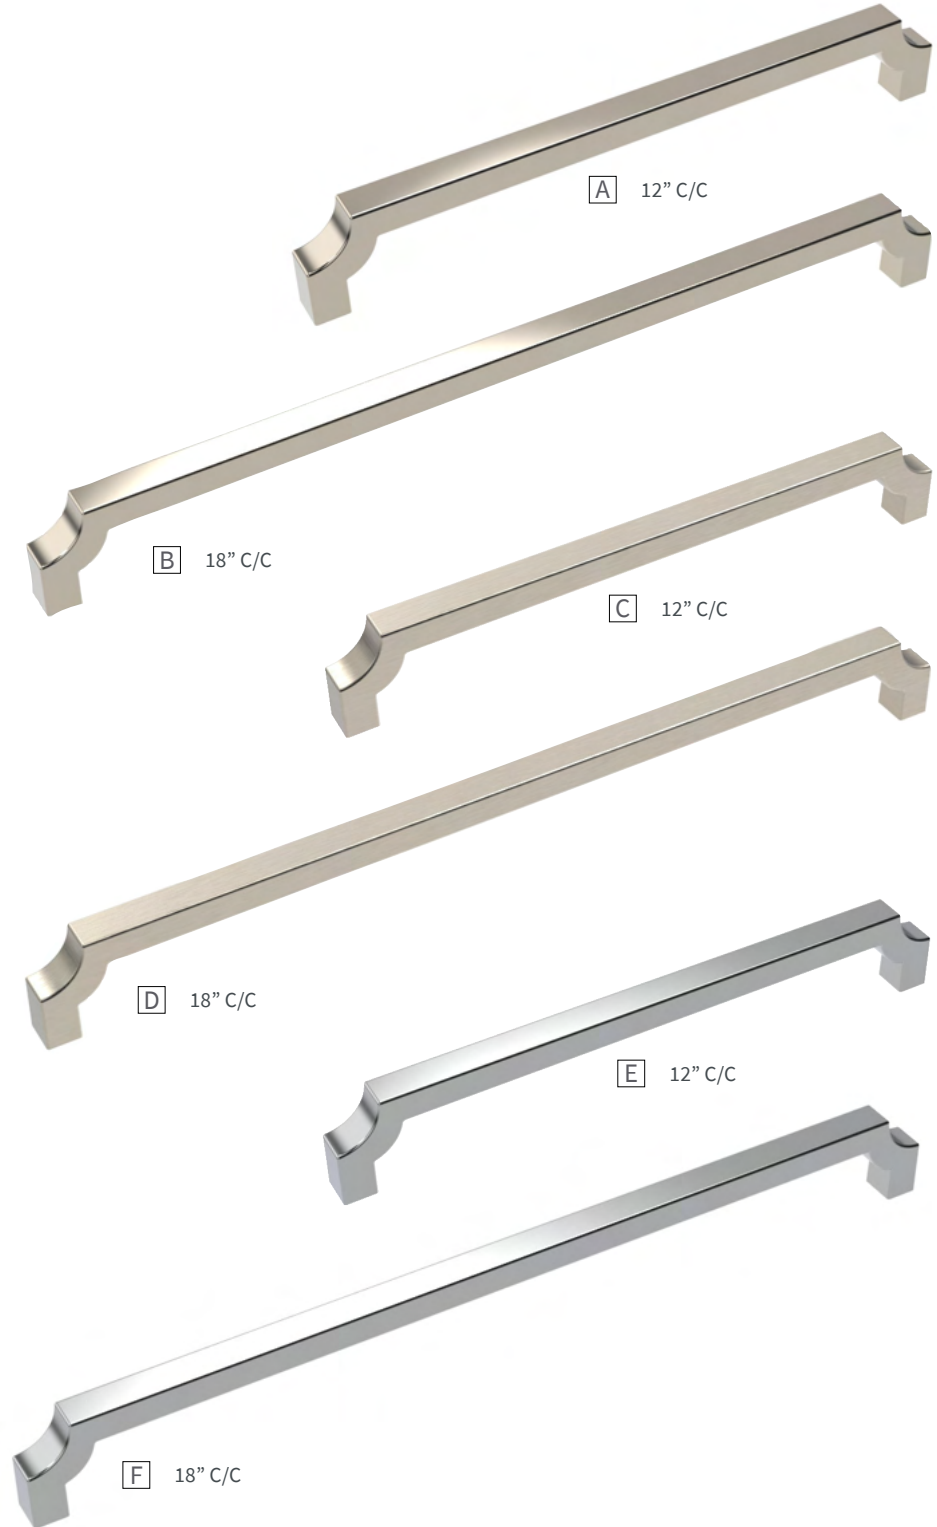

B 1-1/4" LENGTH

G 224mm C/C

H 12" C/C

A	KNOB	B076635-BGB L: 1-1/8" W: 1-1/8" P: 1-1/16" B: 5/8"	E	PULL	B076642-BGB C/C: 128mm L: 5-7/16" W: 7/16" P: 1-1/8"
B	KNOB	B076636-BGB L: 1-1/4" W: 1-1/4" P: 1-1/8" B: 11/16"	F	PULL	B076643-BGB C/C: 160mm L: 6-11/16" W: 7/16" P: 1-1/8"
C	PULL	B076640-BGB C/C: 3" L: 3-3/8" W: 7/16" P: 1-1/8"	G	PULL	B076645-BGB C/C: 224mm L: 9-1/4" W: 7/16" P: 1-3/16"
D	PULL	B076641-BGB C/C: 96mm L: 4-3/16" W: 7/16" P: 1-1/8"	H	PULL	B076646-BGB C/C: 12" L: 12-7/16" W: 7/16" P: 1-1/4"

MONARCH COLLECTION

APPLIANCE PULLS

14 | Polished Nickel

SN | Satin Nickel

CH | Chrome

BGB | Brushed Golden Brass

MB | Matte Black

A	APPLIANCE PULL	B077280-14 C/C: 12" L: 12-11/16" W: 3/4" P: 2"	D	APPLIANCE PULL	B077281-SN C/C: 18" L: 18-11/16" W: 3/4" P: 2"
B	APPLIANCE PULL	B077281-14 C/C: 18" L: 18-11/16" W: 3/4" P: 2"	E	APPLIANCE PULL	B077280-CH C/C: 12" L: 12-11/16" W: 3/4" P: 2"
C	APPLIANCE PULL	B077280-SN C/C: 12" L: 12-11/16" W: 3/4" P: 2"	F	APPLIANCE PULL	B077281-CH C/C: 18" L: 18-11/16" W: 3/4" P: 2"

MONARCH COLLECTION
APPLIANCE PULLS

G	APPLIANCE PULL	B077280-BGB C/C: 12" L: 12-11/16" W: 3/4" P: 2"	I	APPLIANCE PULL	B077280-MB C/C: 12" L: 12-11/16" W: 3/4" P: 2"
H	APPLIANCE PULL	B077281-BGB C/C: 18" L: 18-11/16" W: 3/4" P: 2"	J	APPLIANCE PULL	B077281-MB C/C: 18" L: 18-11/16" W: 3/4" P: 2"