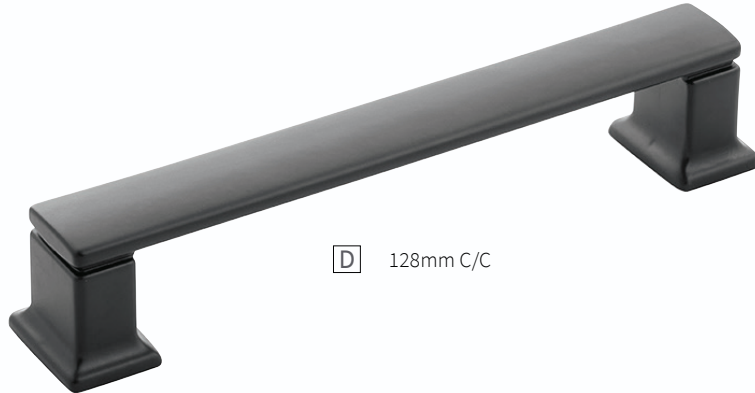

CAMBRIDGE COLLECTION

SN | Satin Nickel

BGB | Brushed Golden Brass

MB | Matte Black

B 3" C/C

C 96mm C/C

A 1-1/4" SQ.

D 128mm C/C