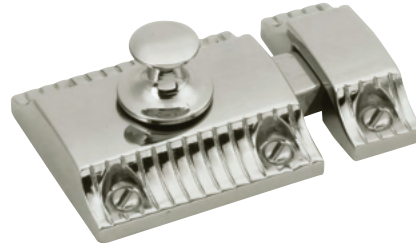

VINTAGE 1900 COLLECTION

SOLID BRASS

- 14 | Polished Nickel
- SN | Satin Nickel
- 04 | Satin Brass
- BI | Black Iron

C 2-7/16" LENGTH