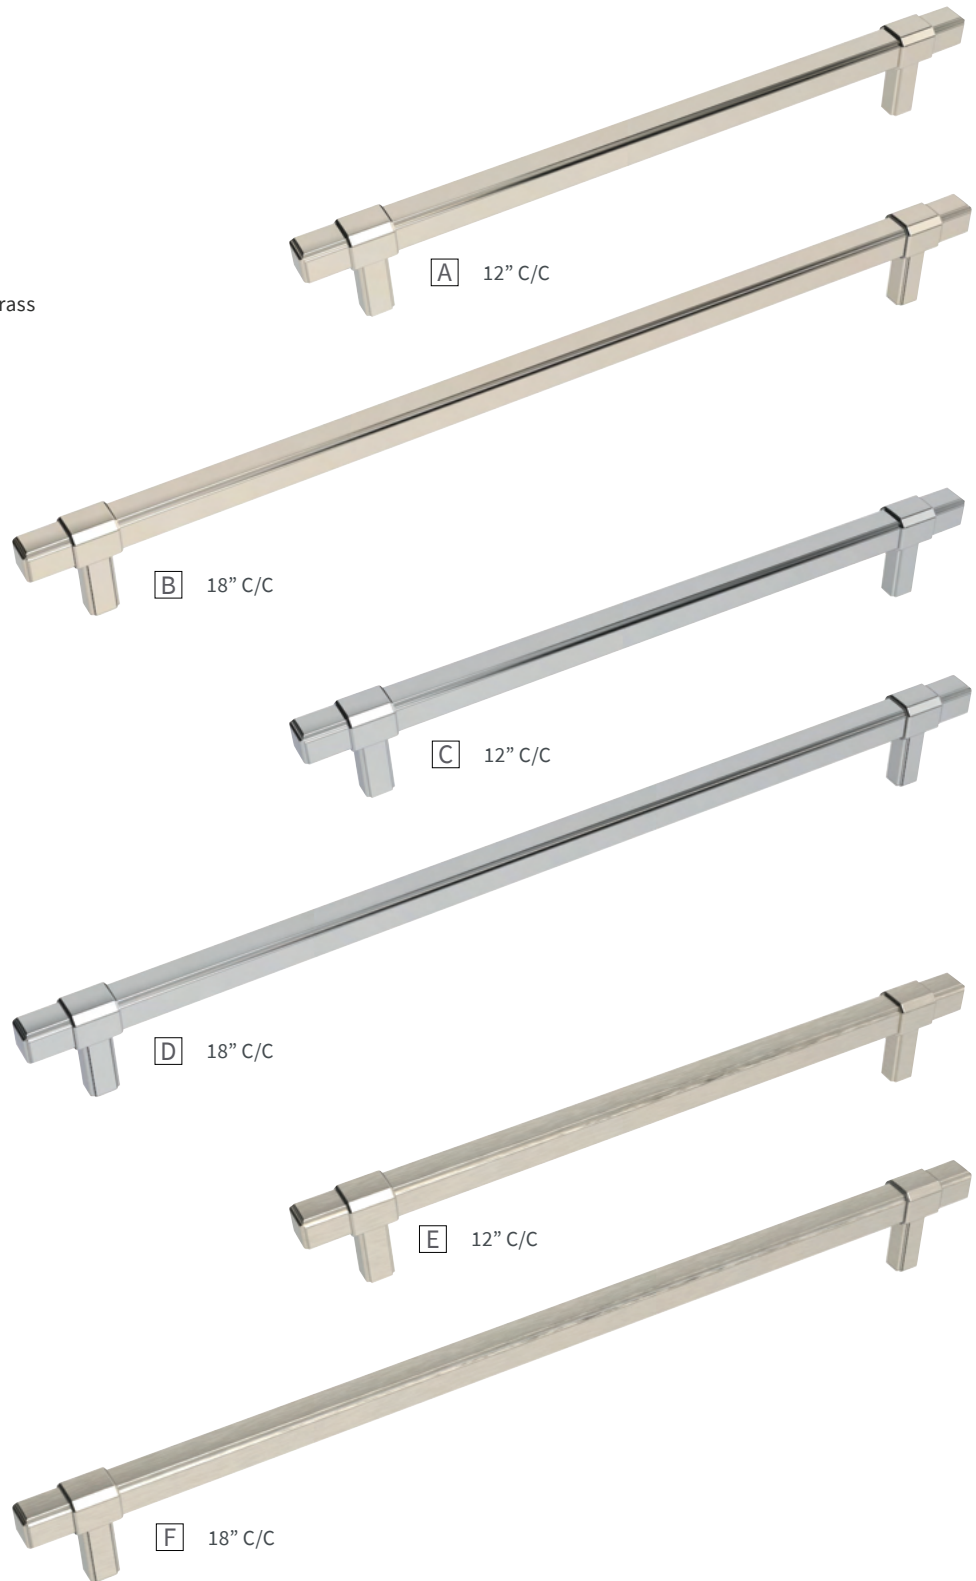

12" C/C **F**

A	KNOB	B076895-14 SQ: 1-5/16" P: 1-1/4" B: 1/2"	D	PULL	B077025-14 C/C: 160mm L: 8-3/8" W: 5/8" P: 1-7/16"
B	PULL	B076899-14 C/C: 96mm L: 5-7/8" W: 5/8" P: 1-7/16"	E	PULL	B077026-14 C/C: 224mm L: 10-15/16" W: 5/8" P: 1-7/16"
C	PULL	B076900-14 C/C: 128mm L: 7-1/8" W: 5/8" P: 1-7/16"	F	PULL	B076902-14 C/C: 12" L: 14-1/8" W: 11/16" P: 1-7/16"

MONROE COLLECTION

APPLIANCE PULLS

CH | Chrome

14 | Polished Nickel

SN | Satin Nickel

BGB | Brushed Golden Brass

VB | Vintage Bronze

A	APPLIANCE PULL	B078832-14 C/C: 12" L: 14-5/8" W: 13/16" P: 2-1/8"	D	APPLIANCE PULL	B078833-CH C/C: 18" L: 20-5/8" W: 13/16" P: 2-1/8"
B	APPLIANCE PULL	B078833-14 C/C: 18" L: 20-5/8" W: 13/16" P: 2-1/8"	E	APPLIANCE PULL	B078832-SN C/C: 12" L: 14-5/8" W: 13/16" P: 2-1/8"
C	APPLIANCE PULL	B078832-CH C/C: 12" L: 14-5/8" W: 13/16" P: 2-1/8"	F	APPLIANCE PULL	B078833-SN C/C: 18" L: 20-5/8" W: 13/16" P: 2-1/8"

MONROE COLLECTION
APPLIANCE PULLS

G	APPLIANCE PULL	B078832-BGB C/C: 12" L: 14-5/8" W: 13/16" P: 2-1/8"	I	APPLIANCE PULL	B078832-VB C/C: 12" L: 14-5/8" W: 13/16" P: 2-1/8"
H	APPLIANCE PULL	B078833-BGB C/C: 18" L: 20-5/8" W: 13/16" P: 2-1/8"	J	APPLIANCE PULL	B078833-VB C/C: 18" L: 20-5/8" W: 13/16" P: 2-1/8"