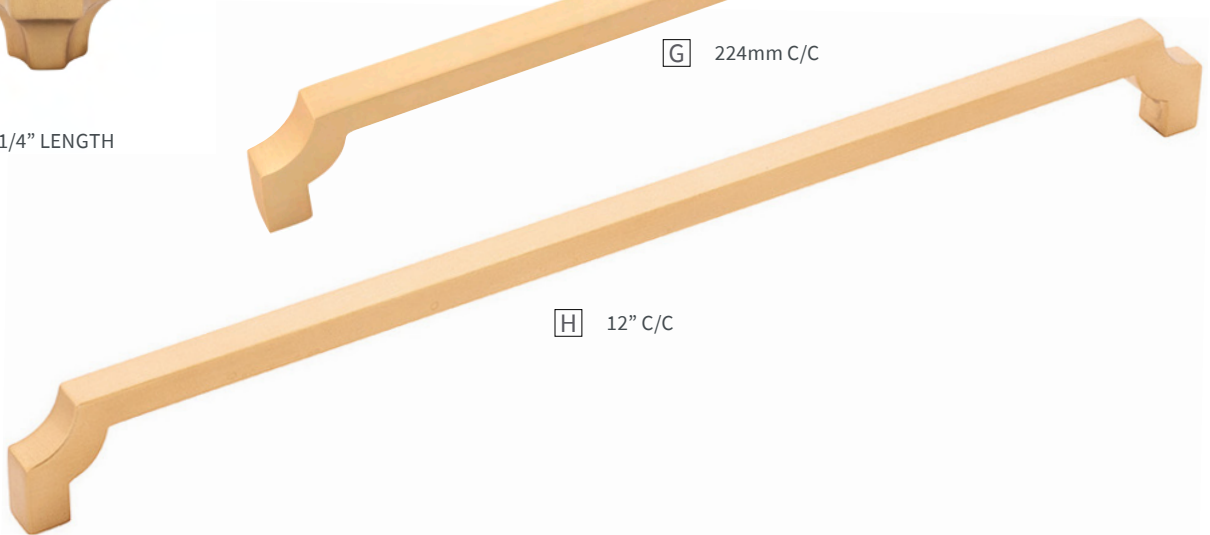

B 1-1/4" LENGTH

G 224mm C/C

H 12" C/C

A	KNOB	B076635-BGB L: 1-1/8" W: 1-1/8" P: 1-1/16" B: 5/8"	E	PULL	B076642-BGB C/C: 128mm L: 5-7/16" W: 7/16" P: 1-1/8"
B	KNOB	B076636-BGB L: 1-1/4" W: 1-1/4" P: 1-1/8" B: 11/16"	F	PULL	B076643-BGB C/C: 160mm L: 6-11/16" W: 7/16" P: 1-1/8"
C	PULL	B076640-BGB C/C: 3" L: 3-3/8" W: 7/16" P: 1-1/8"	G	PULL	B076645-BGB C/C: 224mm L: 9-1/4" W: 7/16" P: 1-3/16"
D	PULL	B076641-BGB C/C: 96mm L: 4-3/16" W: 7/16" P: 1-1/8"	H	PULL	B076646-BGB C/C: 12" L: 12-7/16" W: 7/16" P: 1-1/4"