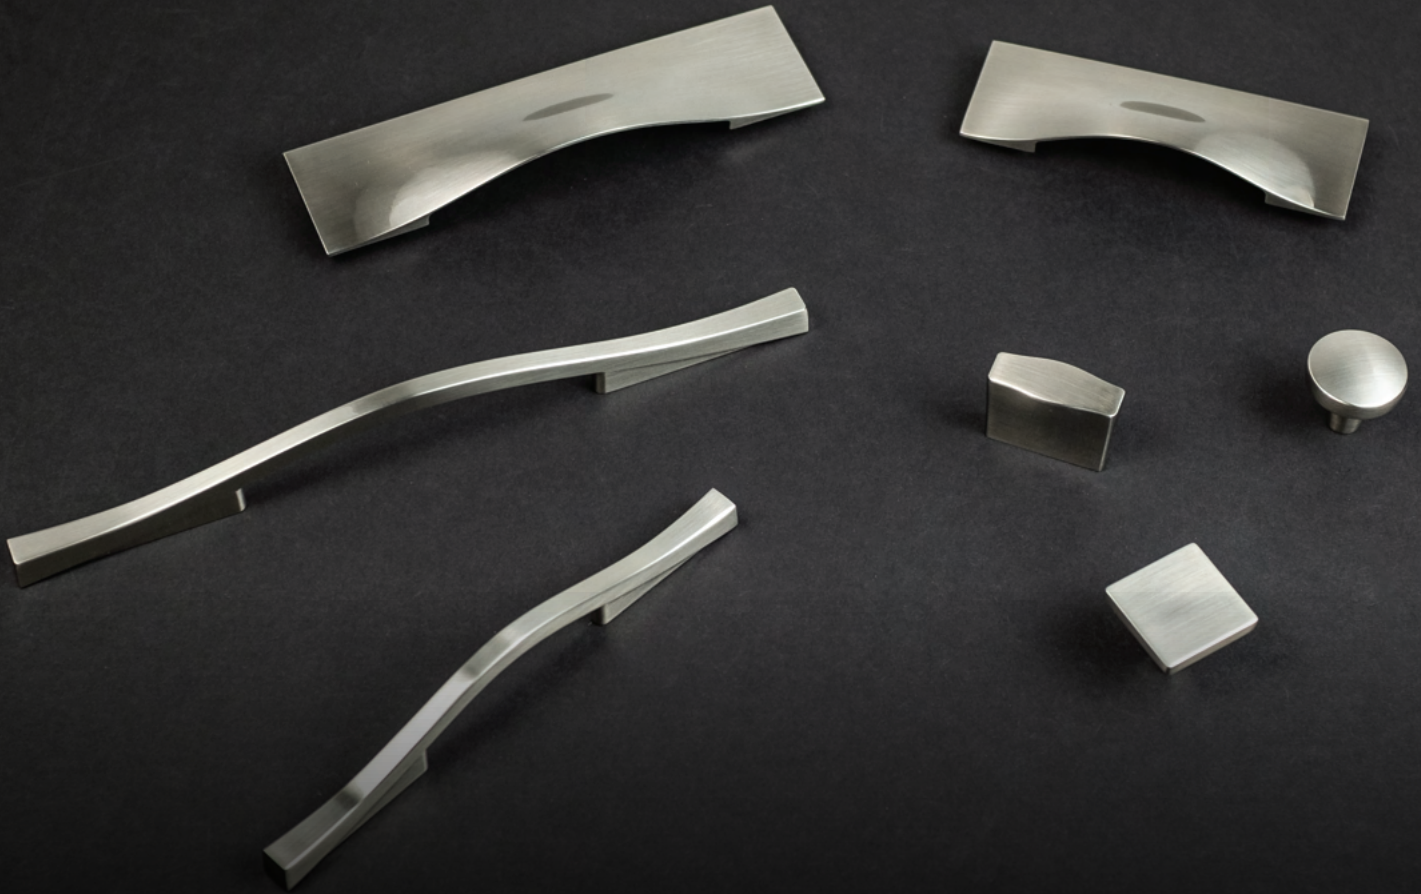

E

EMERGE

COLLECTION

A contemporary classic, inspired by bold architectural designs incorporating refined organic movement.