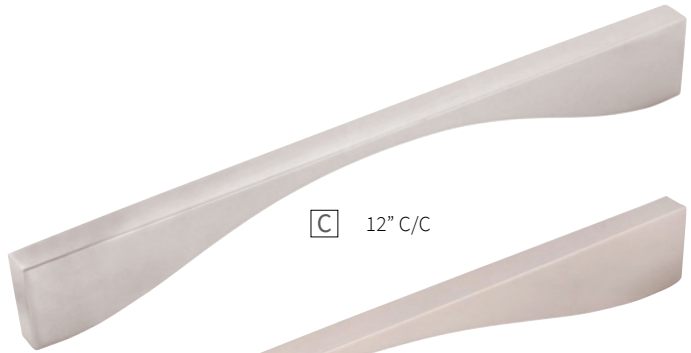

CHANNEL COLLECTION

APPLIANCE PULLS

CH | Chrome

SN | Satin Nickel

BGB | Brushed Golden Brass

BLN | Black Nickel

MB | Matte Black

A 12" C/C

B 18" C/C

C 12" C/C

D 18" C/C

E 12" C/C

F 18" C/C