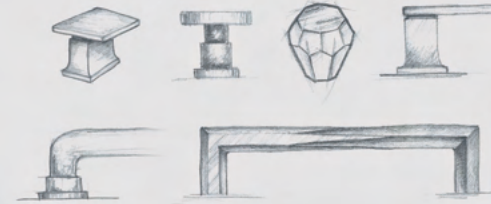

96mm C/C **C**

128mm C/C **D**

192mm C/C **E**

DESIGNER TALKS

Learn more about the collection on YouTube:
youtube.com/BelwithKeelerDecorSolutions

A	KNOB	B077328-MBBGB L: 2-1/2" W: 13/16" P: 1-5/8" B: 13/16"	D	PULL	B077524-MBBGB C/C: 128mm L: 6-5/16" W: 13/16" P: 1-5/8"
B	PULL	B077522-MBBGB C/C: 3" L: 4-1/4" W: 13/16" P: 1-5/8"	E	PULL	B077525-MBBGB C/C: 192mm L: 8-13/16" W: 13/16" P: 1-5/8"
C	PULL	B077523-MBBGB C/C: 96mm L: 5-1/16" W: 13/16" P: 1-5/8"			