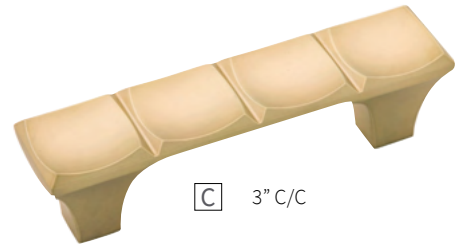

CALLISTO COLLECTION

CH | Chrome

14 | Polished Nickel

SN | Satin Nickel

FUB | Flat Ultra Brass