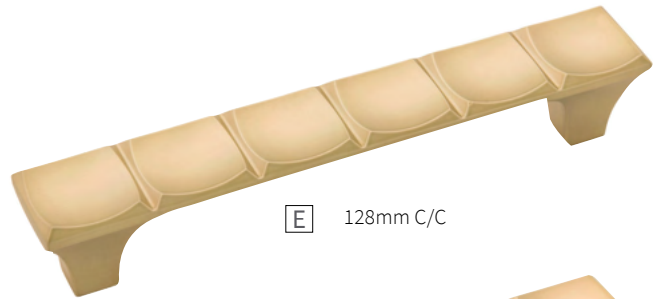

D 96mm C/C

E 128mm C/C

F 160mm C/C

G 224mm C/C

A	KNOB	B075672-FUB SQ: 1-1/4" P: 1-1/16" B: 1/2" SQ	E	PULL	B075669-FUB C/C: 128mm L: 6" W: 1" P: 1-1/8"
B	KNOB	B075673-FUB SQ: 1-1/2" P: 1-1/8" B: 5/8" SQ	F	PULL	B076035-FUB C/C: 160mm L: 8" W: 1" P: 1-1/8"
C	PULL	B076033-FUB C/C: 3" L: 4" W: 1" P: 1-1/8"	G	PULL	B076036-FUB C/C: 224mm L: 10" W: 1" P: 1-1/8"
D	PULL	B076034-FUB C/C: 96mm L: 5" W: 1" P: 1-1/8"			