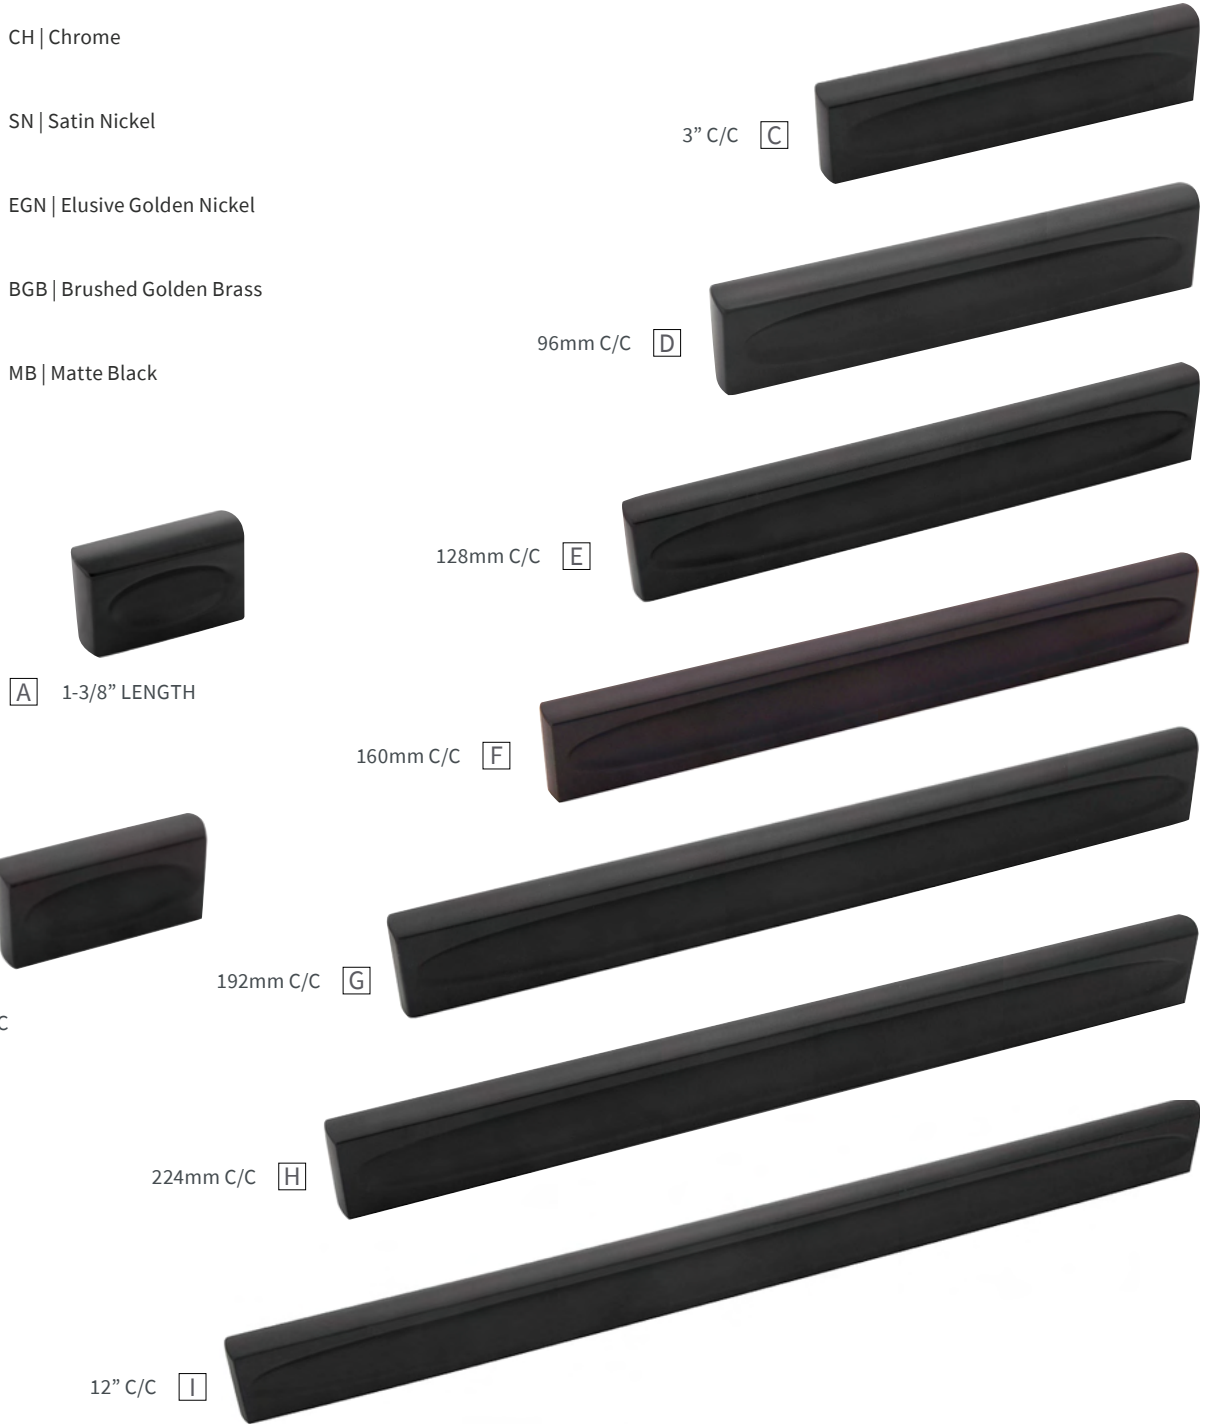

EGN | Elusive Golden Nickel

BGB | Brushed Golden Brass

MB | Matte Black

A	KNOB	B075644-MB L: 1-3/8" W: 7/16" P: 1-1/16"	F	PULL	B076043-MB C/C: 160mm L: 7-3/8" W: 7/16" P: 1-1/16"
B	PULL	B075529-MB C/C: 1" L: 2-1/16" W: 7/16" P: 1-1/16"	G	PULL	B075531-MB C/C: 192mm L: 8-5/8" W: 7/16" P: 1-1/16"
C	PULL	B076041-MB C/C: 3" L: 4-1/16" W: 7/16" P: 1-1/16"	H	PULL	B076008-MB C/C: 224mm L: 9-7/8" W: 7/16" P: 1-1/16"
D	PULL	B076042-MB C/C: 96mm L: 4-7/8" W: 7/16" P: 1-1/16"	I	PULL	B075645-MB C/C: 12" L: 13-1/16" W: 7/16" P: 1-1/16"
E	PULL	B075530-MB C/C: 128mm L: 6-1/8" W: 7/16" P: 1-1/16"			