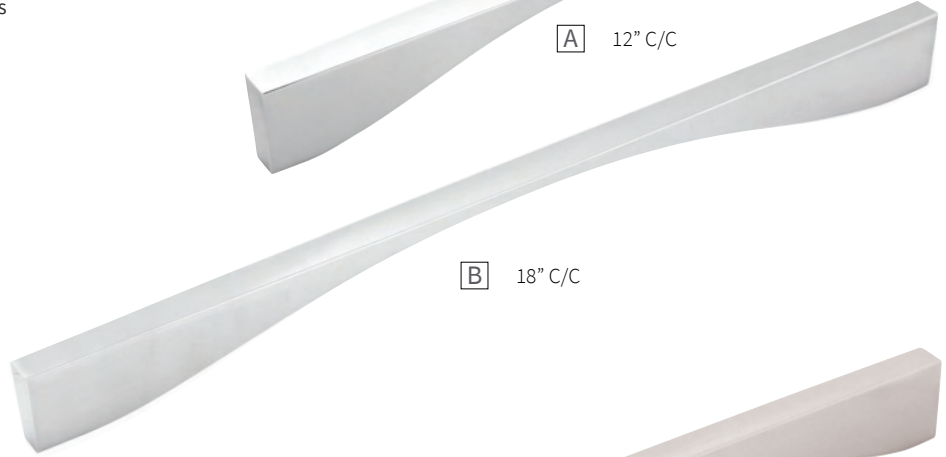

A 12" C/C

B 18" C/C