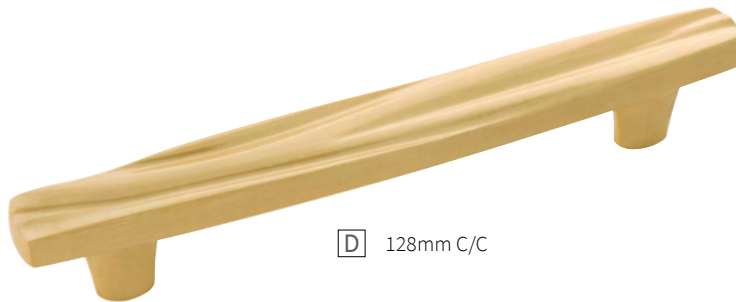

D 128mm C/C

A	KNOB	B056974-04 D: 1-1/4" P: 1-1/8" B: 7/16"	C	PULL	B072342-04 C/C: 96mm L: 5-3/16" W: 7/8" P: 1-1/16"
B	KNOB	B072431-04 L: 2" W: 1" P: 1-3/16" B: 1/2"	D	PULL	B072341-04 C/C: 128mm L: 6-7/8" W: 1" P: 1-1/8"