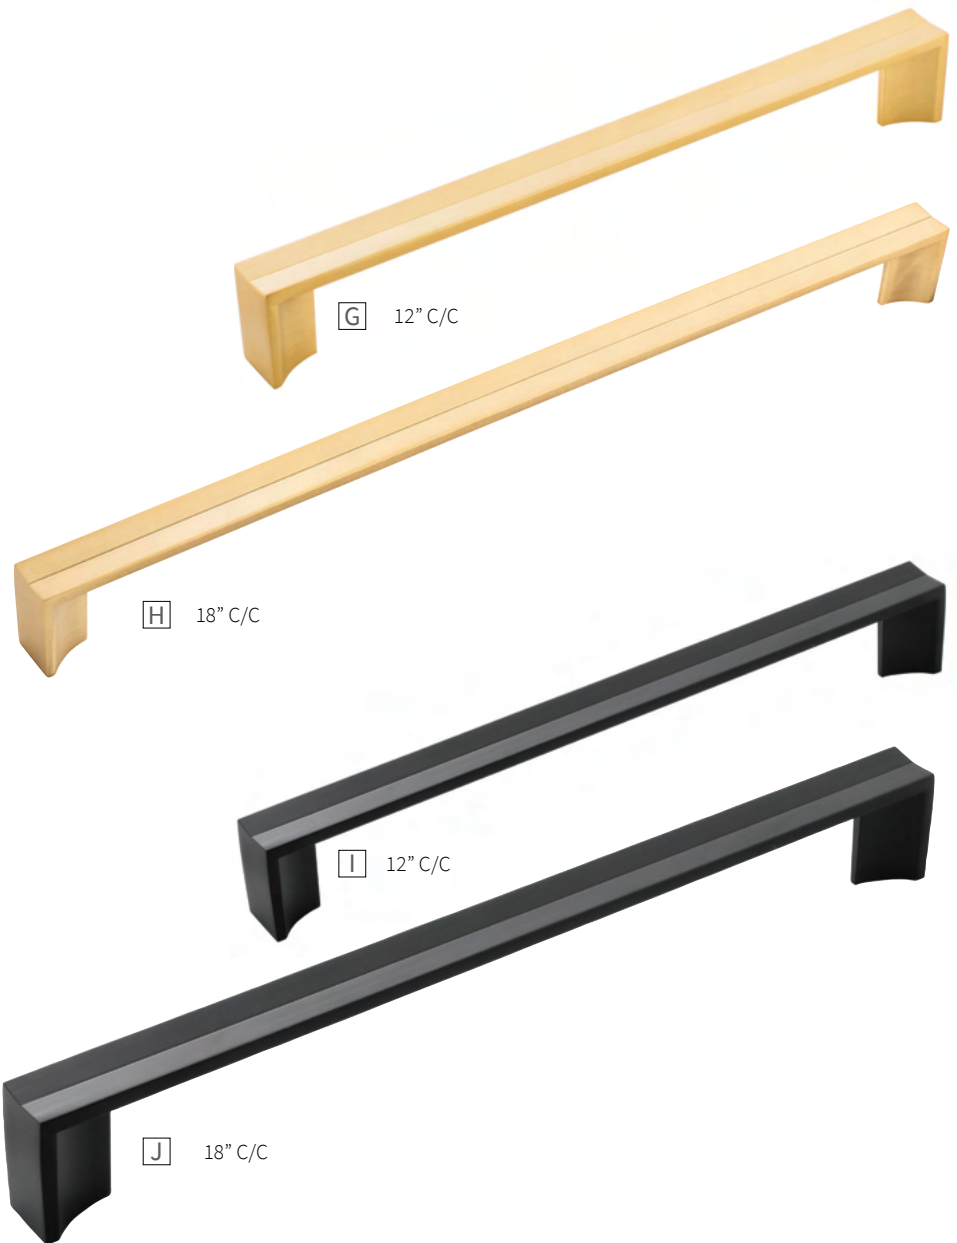

C 12" C/C

D 18" C/C

E 12" C/C

F 18" C/C

AVENUE COLLECTION
APPLIANCE PULLS

A	APPLIANCE PULL	B077287-CH C/C: 12" L: 12-1/2" W: 1" P: 1-3/4"	F	APPLIANCE PULL	B077289-SN C/C: 18" L: 18-1/2" W: 1" P: 1-3/4"
B	APPLIANCE PULL	B077289-CH C/C: 18" L: 18-1/2" W: 1" P: 1-3/4"	G	APPLIANCE PULL	B077287-BGB C/C: 12" L: 12-1/2" W: 1" P: 1-3/4"
C	APPLIANCE PULL	B077287-14 C/C: 12" L: 12-1/2" W: 1" P: 1-3/4"	H	APPLIANCE PULL	B077289-BGB C/C: 18" L: 18-1/2" W: 1" P: 1-3/4"
D	APPLIANCE PULL	B077289-14 C/C: 18" L: 18-1/2" W: 1" P: 1-3/4"	I	APPLIANCE PULL	B077287-MB C/C: 12" L: 12-1/2" W: 1" P: 1-3/4"
E	APPLIANCE PULL	B077287-SN C/C: 12" L: 12-1/2" W: 1" P: 1-3/4"	J	APPLIANCE PULL	B077289-MB C/C: 18" L: 18-1/2" W: 1" P: 1-3/4"