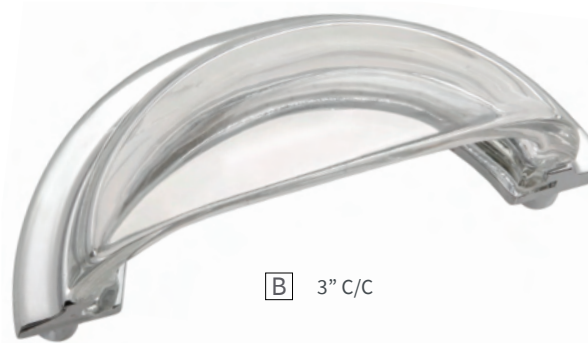

LUSTER COLLECTION

GLCH | Glass with Chrome

GLPB | Glass with Polished Brass

B 3" C/C

A	PULL	B076274-GLCH C/C: 3" L: 4-9/16" W: 1-1/8" P: 1-11/16"	E	KNOB	B076569-GLCH D: 1-3/8" P: 1-5/8" B: 1-1/16"
B	CUP PULL	B076574-GLCH C/C: 3" L: 3-9/16" W: 1-1/2" P: 1-3/8"	F	KNOB	B076572-GLCH D: 1-1/4" P: 1-9/16" B: 9/16"
C	KNOB	B076570-GLCH D: 1-1/2" P: 1-1/4" B: 13/16"	G	KNOB	B076568-GLCH D: 1-1/8" P: 1-11/16" B: 1-1/16"
D	KNOB	B076571-GLCH D: 1-1/4" P: 1-3/8" B: 3/4"	H	KNOB	B076573-GLPB D: 1-1/4" P: 1-5/8" B: 13/16"