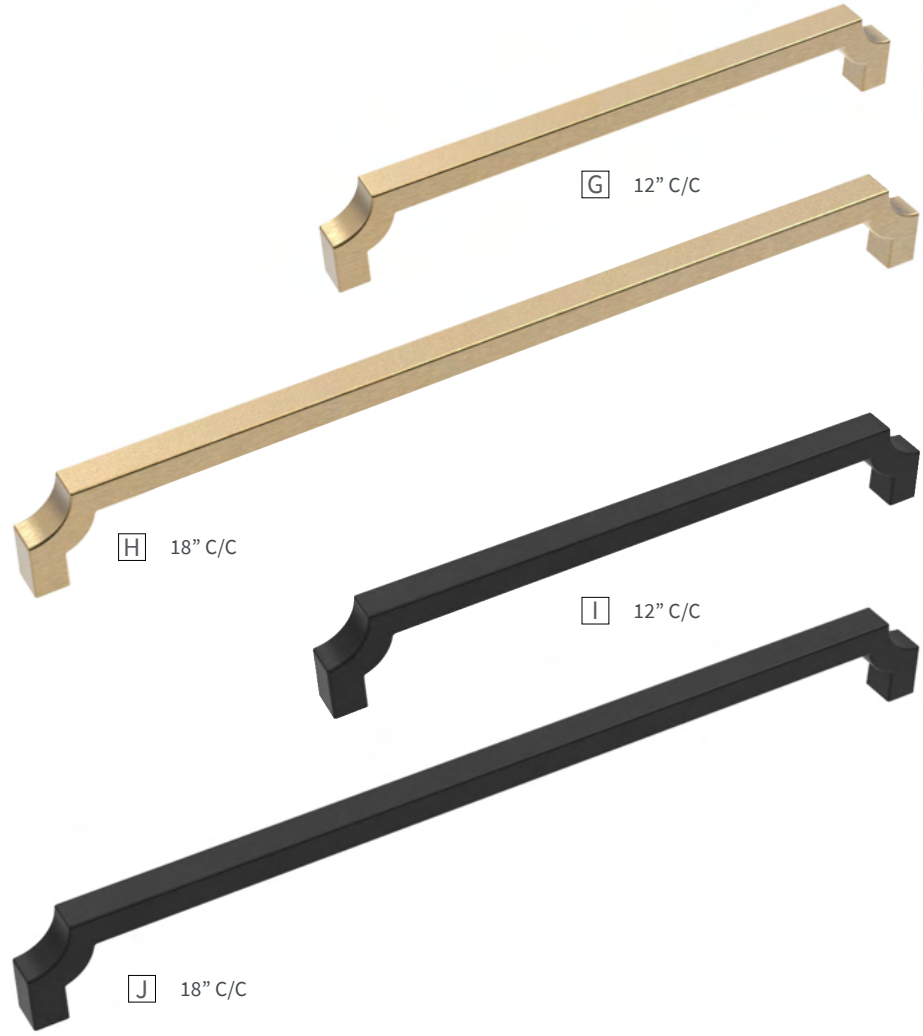

B 1-1/4" LENGTH

G 224mm C/C

H 12" C/C

A	KNOB	B076635-BGB L: 1-1/8" W: 1-1/8" P: 1-1/16" B: 5/8"	E	PULL	B076642-BGB C/C: 128mm L: 5-7/16" W: 7/16" P: 1-1/8"
B	KNOB	B076636-BGB L: 1-1/4" W: 1-1/4" P: 1-1/8" B: 11/16"	F	PULL	B076643-BGB C/C: 160mm L: 6-11/16" W: 7/16" P: 1-1/8"
C	PULL	B076640-BGB C/C: 3" L: 3-3/8" W: 7/16" P: 1-1/8"	G	PULL	B076645-BGB C/C: 224mm L: 9-1/4" W: 7/16" P: 1-3/16"
D	PULL	B076641-BGB C/C: 96mm L: 4-3/16" W: 7/16" P: 1-1/8"	H	PULL	B076646-BGB C/C: 12" L: 12-7/16" W: 7/16" P: 1-1/4"

MONARCH COLLECTION

APPLIANCE PULLS

14 | Polished Nickel

SN | Satin Nickel

CH | Chrome

BGB | Brushed Golden Brass

MB | Matte Black

A	APPLIANCE PULL	B077280-14 C/C: 12" L: 12-11/16" W: 3/4" P: 2"	D	APPLIANCE PULL	B077281-SN C/C: 18" L: 18-11/16" W: 3/4" P: 2"
B	APPLIANCE PULL	B077281-14 C/C: 18" L: 18-11/16" W: 3/4" P: 2"	E	APPLIANCE PULL	B077280-CH C/C: 12" L: 12-11/16" W: 3/4" P: 2"
C	APPLIANCE PULL	B077280-SN C/C: 12" L: 12-11/16" W: 3/4" P: 2"	F	APPLIANCE PULL	B077281-CH C/C: 18" L: 18-11/16" W: 3/4" P: 2"

MONARCH COLLECTION
APPLIANCE PULLS

G	APPLIANCE PULL	B077280-BGB C/C: 12" L: 12-11/16" W: 3/4" P: 2"	I	APPLIANCE PULL	B077280-MB C/C: 12" L: 12-11/16" W: 3/4" P: 2"
H	APPLIANCE PULL	B077281-BGB C/C: 18" L: 18-11/16" W: 3/4" P: 2"	J	APPLIANCE PULL	B077281-MB C/C: 18" L: 18-11/16" W: 3/4" P: 2"