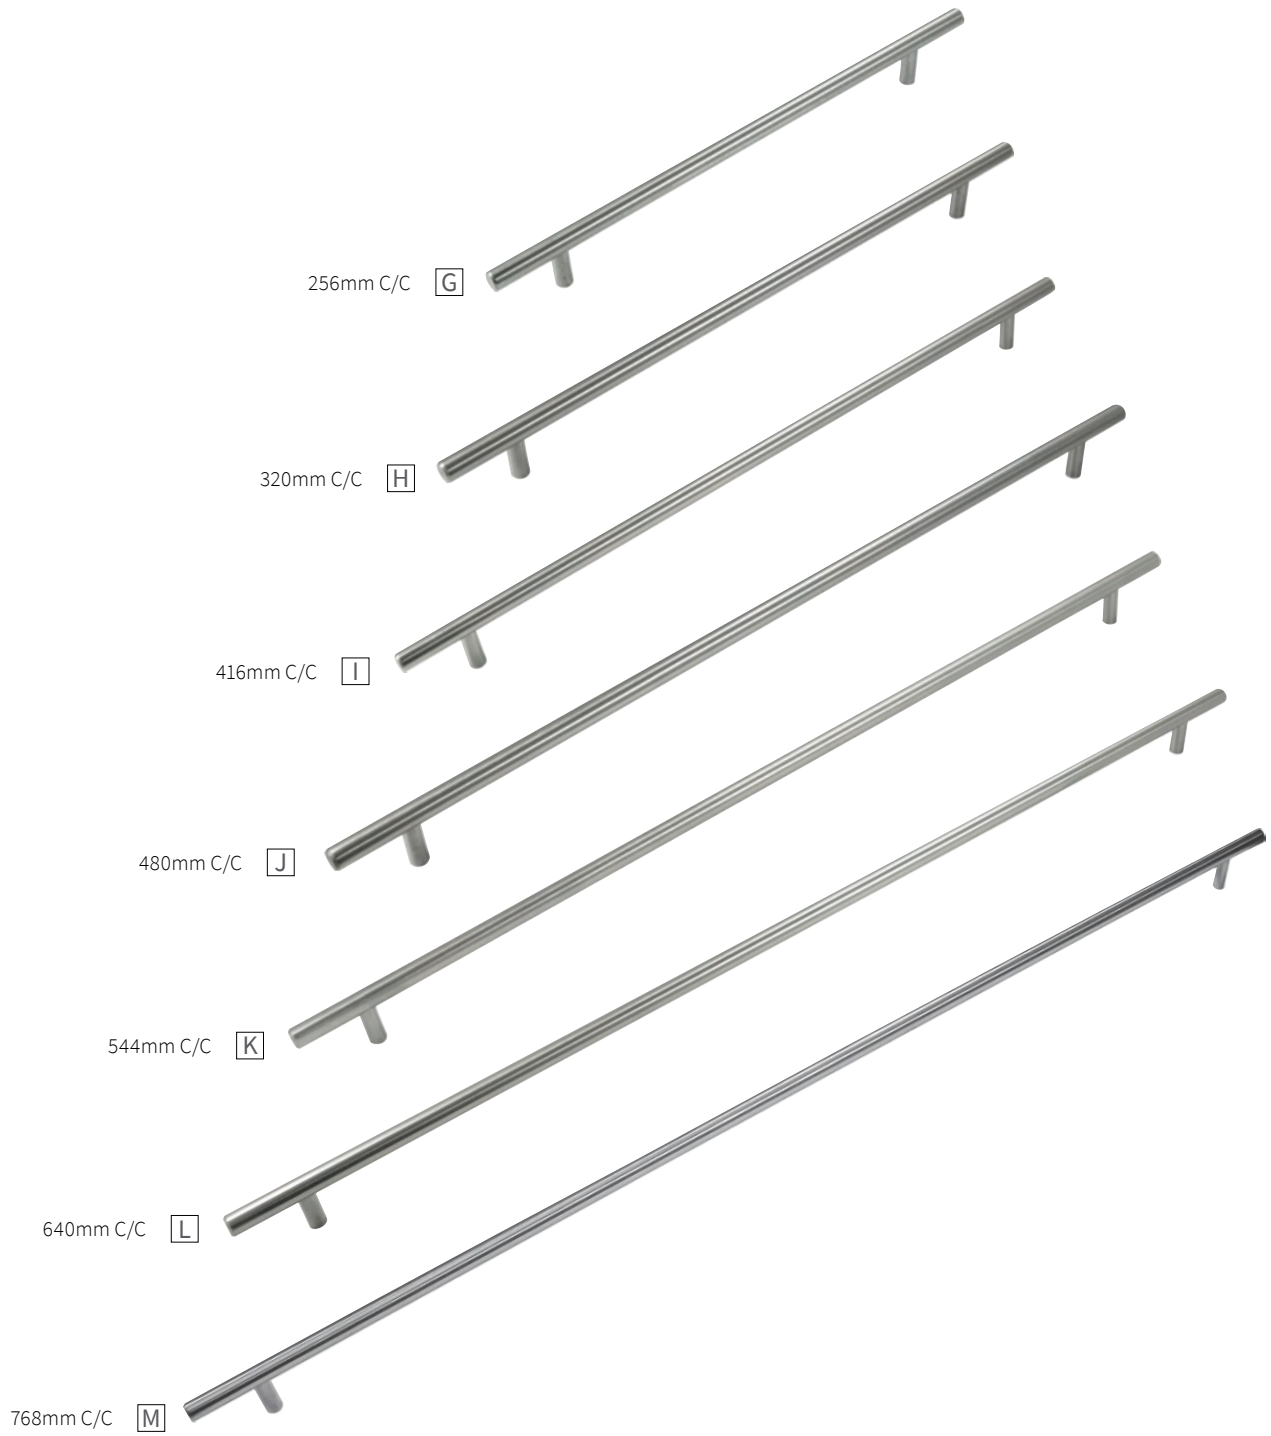

CONTEMPORARY BAR PULLS COLLECTION

STAINLESS STEEL

G	PULL	B074878-SS C/C: 256mm L: 13-1/4" W: 1/2" P: 1-3/8"	K	PULL	B074882-SS C/C: 544mm L: 24-9/16" W: 1/2" P: 1-3/8"
H	PULL	B074879-SS C/C: 320mm L: 15-3/4" W: 1/2" P: 1-3/8"	L	PULL	B074883-SS C/C: 640mm L: 28-3/8" W: 1/2" P: 1-3/8"
I	PULL	B074880-SS C/C: 416mm L: 19-9/16" W: 1/2" P: 1-3/8"	M	PULL	B074884-SS C/C: 768mm L: 33-3/8" W: 1/2" P: 1-3/8"
J	PULL	B074881-SS C/C: 480mm L: 22-1/6" W: 1/2" P: 1-3/8"