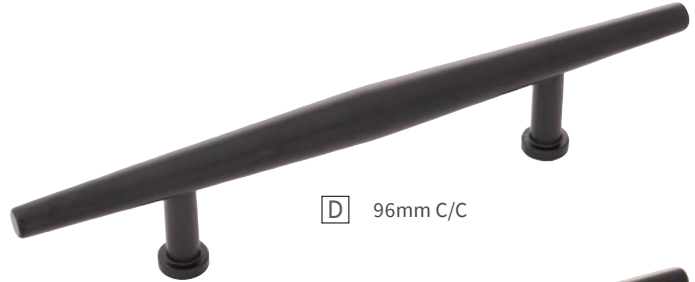

W
WEXLER
COLLECTION

Inspired by mid-century modern style, with clean lines, subtle curves and linear shapes for a minimalist touch.

WEXLER COLLECTION

A 1-1/2" LENGTH

B 1-1/2" LENGTH

C 3" C/C

D 96mm C/C

E 128mm C/C