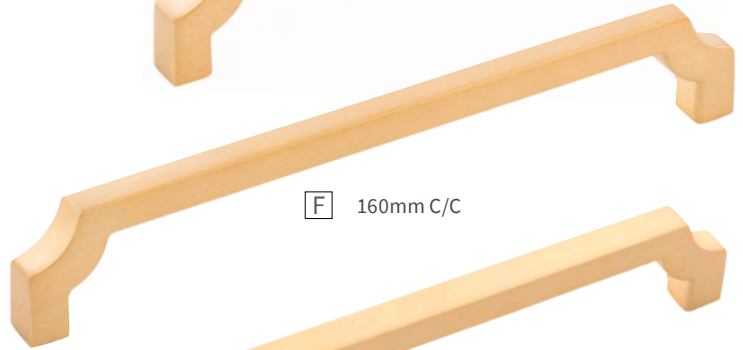

F 160mm C/C

A 1-1/8" LENGTH

B 1-1/4" LENGTH