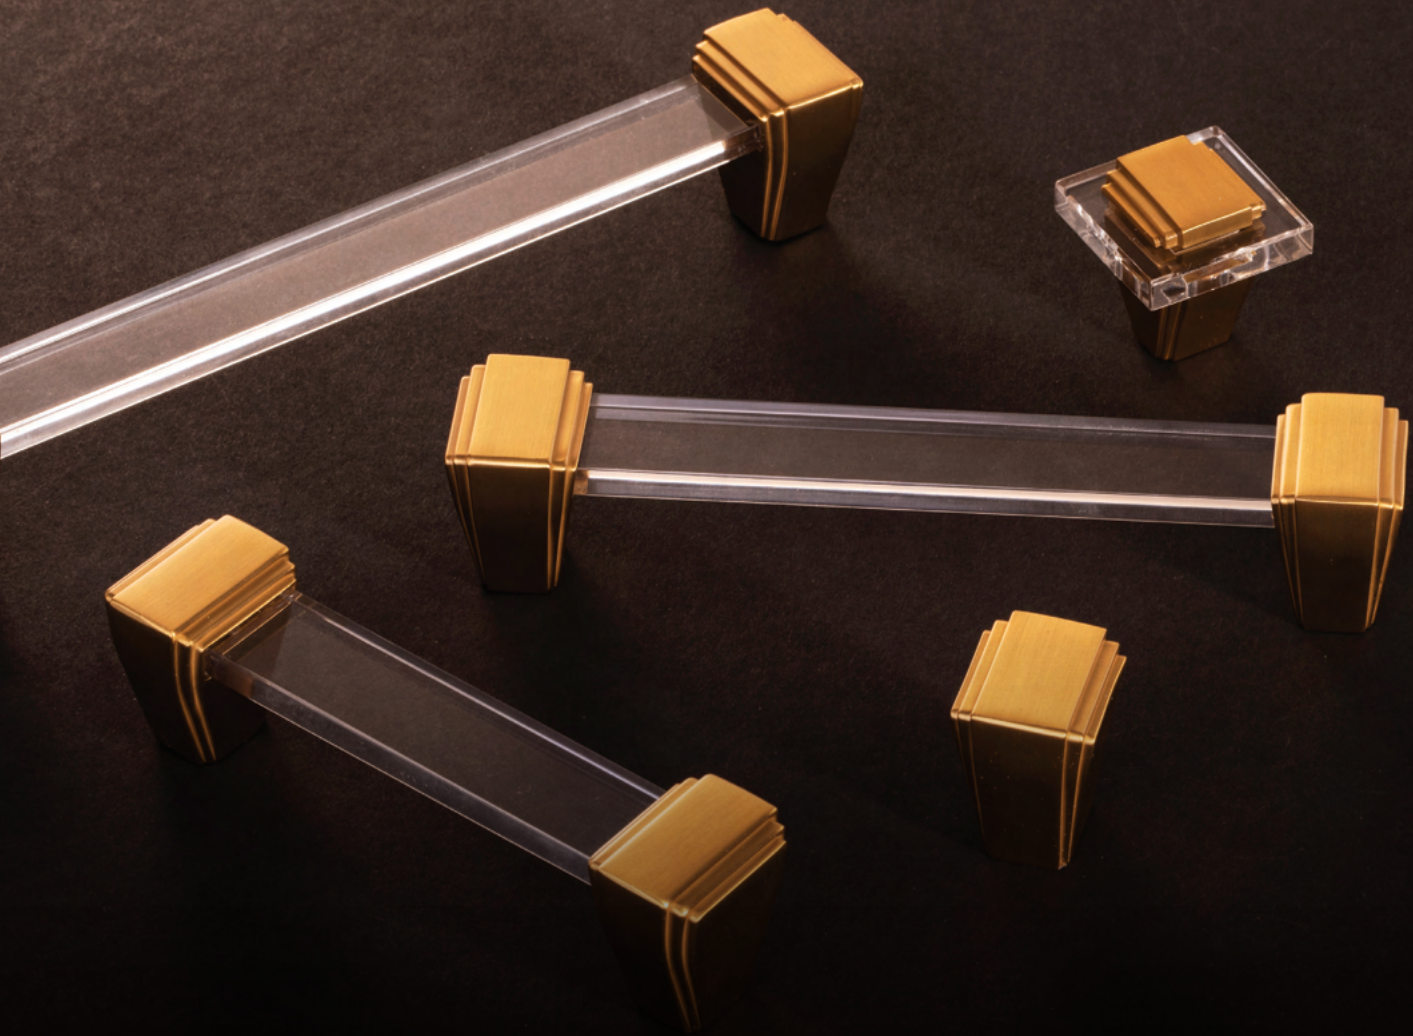

B

BELLECLAIRE

COLLECTION

Inspired by the allure and romance of the art deco period and paired with the modesty and restraint of modern minimalism, this collection features dazzling mixed materials that shine.