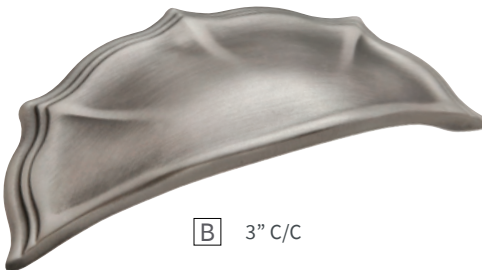

VERONA COLLECTION
SOLID BRASS

SN | Satin Nickel

APN | Antique Pewter Nickel

OBH | Oil-Rubbed
Bronze Highlighted

A 1-5/16" DIA.

B 3" C/C

C 3" C/C

D 96mm C/C

E 128mm C/C

A	KNOB	B053163-APN D: 1-5/16" P: 1-1/8" B: 13/16"	D	PULL	B055548-APN C/C: 96mm L: 4-3/4" W: 15/16" P: 1-3/16"
B	CUP PULL	B055546-APN C/C: 3" L: 4" W: 1-3/4" P: 7/8"	E	PULL	B055549-APN C/C: 128mm L: 6-3/16" W: 1-1/16" P: 1-1/2"
C	PULL	B055547-APN C/C: 3" L: 3-7/8" W: 13/16" P: 1"			