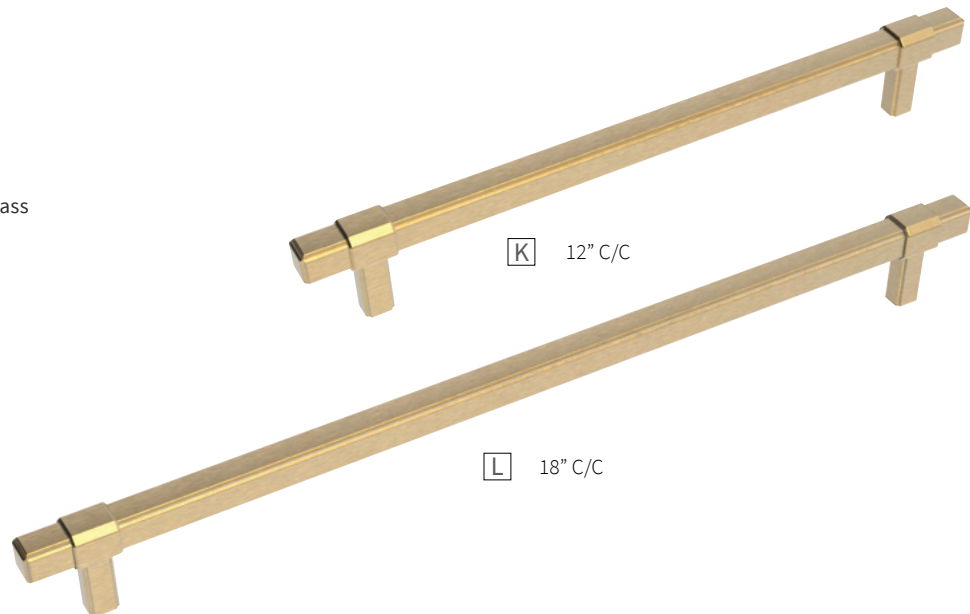

VB | Vintage Bronze

See pages 56-60 for
more sizes and details.

G 12" C/C

H 18" C/C

E	APPLIANCE PULL	B077118-MB C/C: 12" L: 12-5/8" W: 3/4" P: 1-5/8"	G	APPLIANCE PULL	B077277-14 C/C: 12" L: 13-1/8" W: 1-1/8" P: 2-3/16"
F	APPLIANCE PULL	B077286-MB C/C: 18" L: 18-5/8" W: 3/4" P: 1-5/8"	H	APPLIANCE PULL	B077278-14 C/C: 18" L: 19-1/8" W: 1-1/8" P: 2-3/16"

MONROE COLLECTION

APPLIANCE PULLS

CH | Chrome

14 | Polished Nickel

SN | Satin Nickel

BGB | Brushed Golden Brass

VB | Vintage Bronze

See pages 78-81 for more sizes and details.

I	APPLIANCE PULL	B077280-CH C/C: 12" L: 12-11/16" W: 3/4" P: 2"	K	APPLIANCE PULL	B078832-BGB C/C: 12" L: 14-5/8" W: 13/16" P: 2-1/8"
J	APPLIANCE PULL	B077281-CH C/C: 18" L: 18-11/16" W: 3/4" P: 2"	L	APPLIANCE PULL	B078833-BGB C/C: 18" L: 20-5/8" W: 13/16" P: 2-1/8"