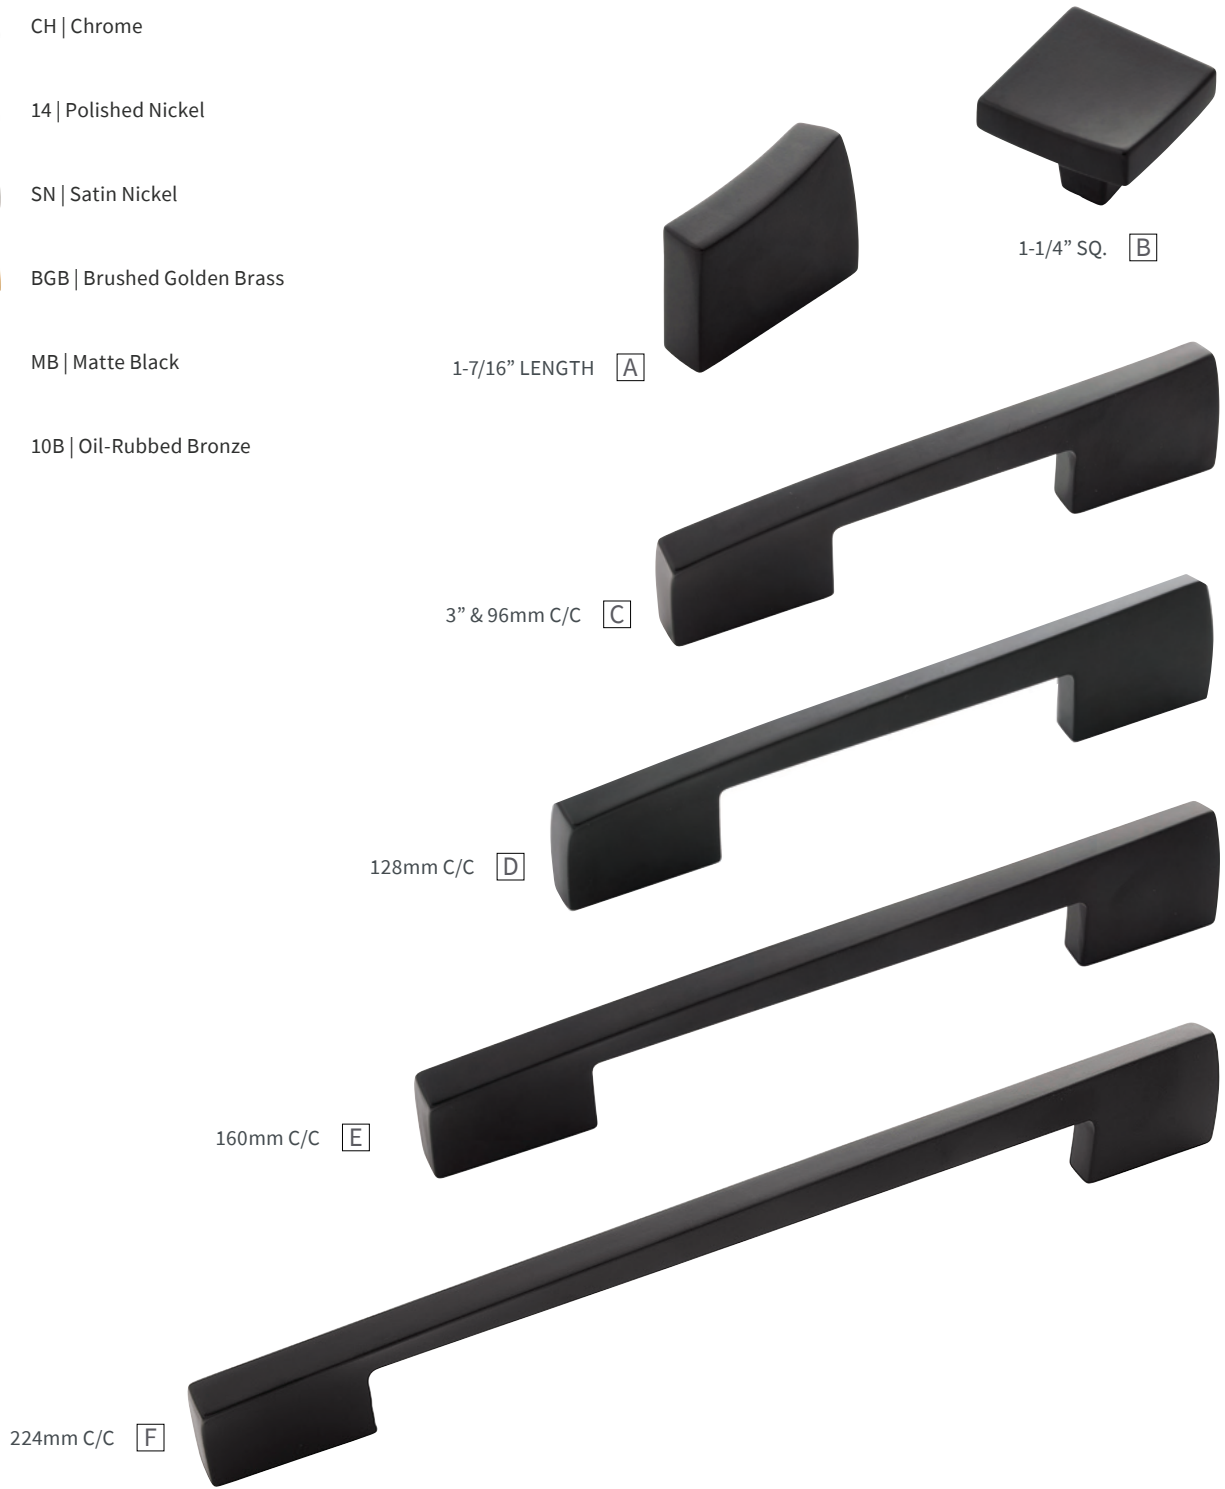

-  CH | Chrome
-  14 | Polished Nickel
-  SN | Satin Nickel
-  BGB | Brushed Golden Brass
-  MB | Matte Black
-  10B | Oil-Rubbed Bronze

A	KNOB	B076717-MB L: 1-7/16" W: 9/16" P: 1-1/8" B: 1-7/16 X 3/8"	D	PULL	B076720-MB C/C: 128mm L: 6-9/16" W: 13/16" P: 1-1/4"
B	KNOB	B076716-MB SQ: 1-1/4" P: 1-1/8" B: 3/8" SQ.	E	PULL	B077023-MB C/C: 160mm L: 7-13/16" W: 13/16" P: 1-1/4"
C	PULL	B076719-MB C/C: 3" & 96mm L: 5-1/4" W: 3/4" P: 1-1/4"	F	PULL	B077024-MB C/C: 224mm L: 10-5/16" W: 7/8" P: 1-1/4"