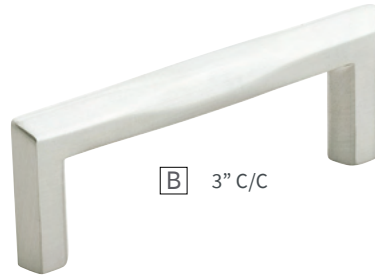

SERAPHIN COLLECTION

SN | Satin Nickel

BGB | Brushed Golden Brass

MB | Matte Black

B 3" C/C

DESIGNER TALKS

Learn more about the collection on YouTube:
youtube.com/BelwithKeelerDecorSolutions

A	KNOB	B077901SN SQ: 1-1/4" P: 1-1/8" B: 3/8"	C	PULL	B077905SN C/C: 96mm L: 4-1/4" W: 1/2" P: 1-7/16"
B	PULL	B077904SN C/C: 3" L: 3-1/2" W: 1/2" P: 1-7/16"	D	PULL	B077906SN C/C: 128mm L: 5-1/2" W: 1/2" P: 1-7/16"