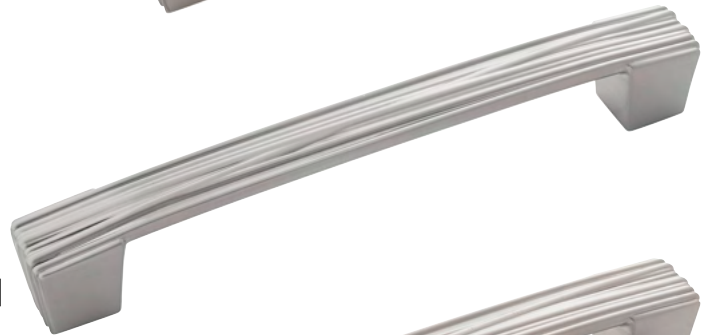

160mm C/C **D**

192mm C/C **E**

A	KNOB	B077064-SN L: 1-1/4" W: 1-1/8" P: 1-1/4" B: 1-1/16" X 7/8"	D	PULL	B077066-SN C/C: 160mm L: 7-1/4" W: 7/8" P: 1-3/16"
B	KNOB	B077063-SN D: 1-5/16" P: 1-5/16" B: 3/4"	E	PULL	B077067-SN C/C: 192mm L: 8-1/2" W: 7/8" P: 1-3/16"
C	PULL	B077065-SN C/C: 128mm L: 6" W: 7/8" P: 1-1/8"			