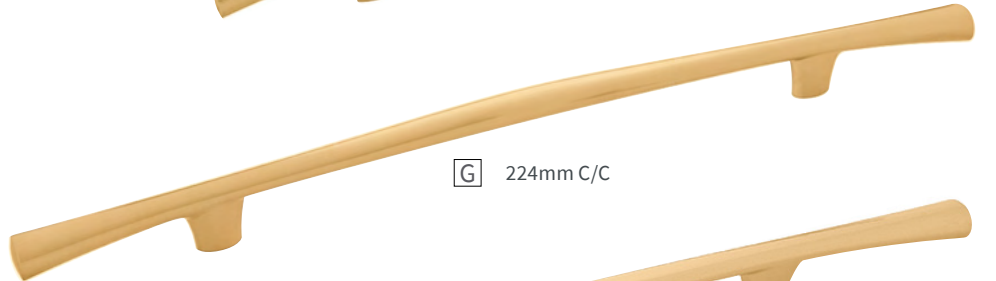

D 128mm C/C

E 160mm C/C

F 192mm C/C

G 224mm C/C

H 12" C/C

A	KNOB	B075324-BGB L: 1-7/16" W: 1-1/8" P: 1-1/8" B: 1/2" x 3/8"	E	PULL	B076039-BGB C/C: 160mm L: 10" W: 9/16" P: 1-1/8"
B	PULL	B076037-BGB C/C: 3" L: 4-3/4" W: 1/2" P: 1-1/8"	F	PULL	B076040-BGB C/C: 192mm L: 12" W: 11/16" P: 1-5/16"
C	PULL	B075319-BGB C/C: 96mm L: 6-1/16" W: 1/2" P: 1-1/8"	G	PULL	B075320-BGB C/C: 224mm L: 14" W: 11/16" P: 1-5/16"
D	PULL	B075122-BGB C/C: 128mm L: 8" W: 9/16" P: 1-1/8"	H	PULL	B075321-BGB C/C: 12" L: 18-15/16" W: 7/8" P: 1-1/2"