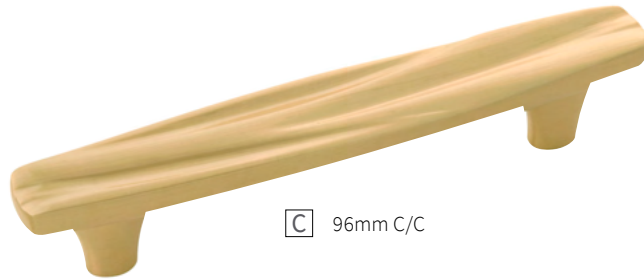

CASPIAN COLLECTION

SOLID BRASS

CH | Chrome

14 | Polished Nickel

SN | Satin Nickel

APN | Antique Pewter Nickel

04 | Satin Brass

C 96mm C/C