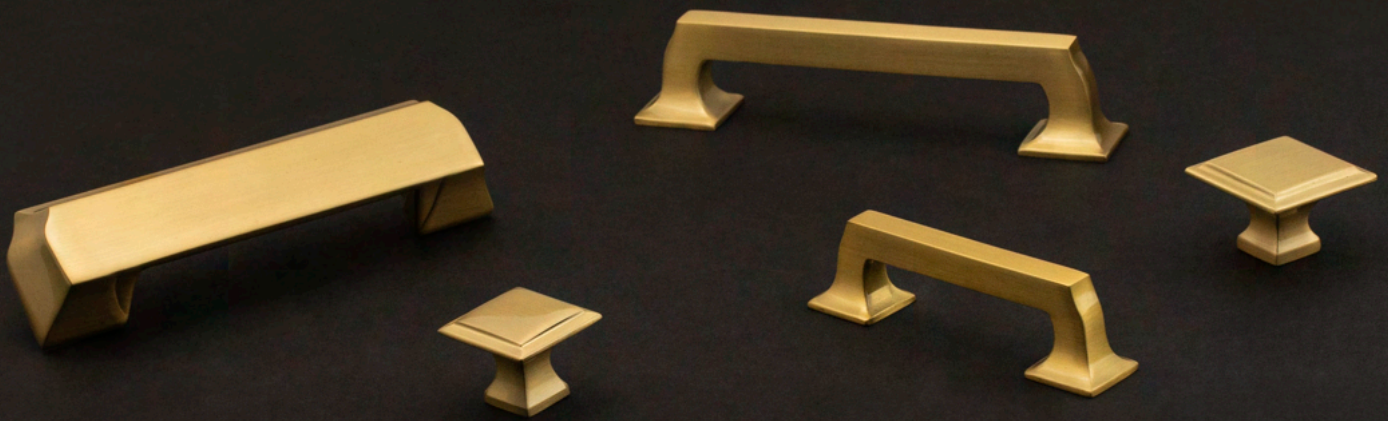

C 2-3/8" LENGTH

D 96mm C/C

E 128mm C/C

F 160mm C/C

G 224mm C/C

H 12" C/C

A	KNOB	B076883-10B D: 1-1/4" P: 1-1/4" B: 1/2"	E	PULL	B076890-10B C/C: 128mm L: 7" W: 3/4" P: 1-7/16"
B	KNOB	B076882-10B D: 1-3/8" P: 1-3/8" B: 1/2"	F	PULL	B077051-10B C/C: 160mm L: 8-1/4" W: 3/4" P: 1-7/16"
C	T-KNOB	B076886-10B L: 2-3/8" W: 3/4" P: 1-7/16" B: 5/16"	G	PULL	B077053-10B C/C: 224mm L: 10-13/16" W: 3/4" P: 1-7/16"
D	PULL	B076888-10B C/C: 96mm L: 5-3/4" W: 3/4" P: 1-7/16"	H	PULL	B076894-10B C/C: 12" L: 14" W: 3/4" P: 1-7/16"

S

STUDIO II

C O L L E C T I O N

Contemporary pieces are characterized by clean, sleek lines that are emphasized through basic shapes and forms. This striking style is on par with modern cosmopolitan trends and Euro-Modern artistry.