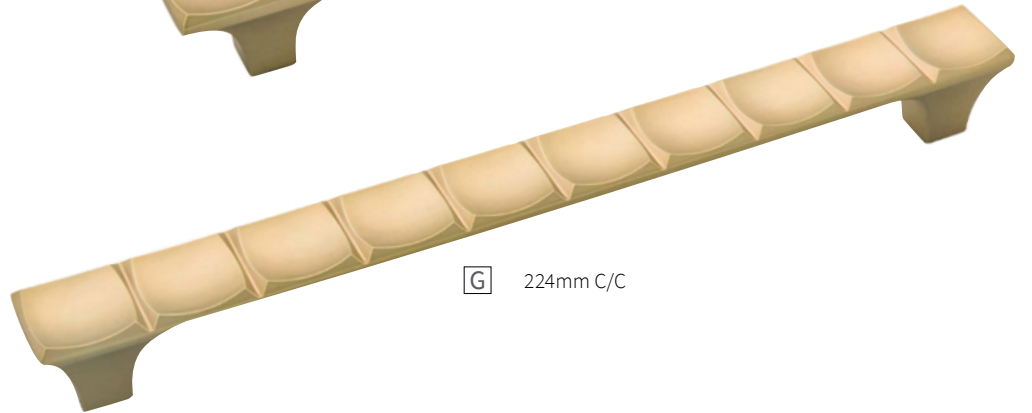

D 96mm C/C

E 128mm C/C

F 160mm C/C

G 224mm C/C

A	KNOB	B075672-FUB SQ: 1-1/4" P: 1-1/16" B: 1/2" SQ	E	PULL	B075669-FUB C/C: 128mm L: 6" W: 1" P: 1-1/8"
B	KNOB	B075673-FUB SQ: 1-1/2" P: 1-1/8" B: 5/8" SQ	F	PULL	B076035-FUB C/C: 160mm L: 8" W: 1" P: 1-1/8"
C	PULL	B076033-FUB C/C: 3" L: 4" W: 1" P: 1-1/8"	G	PULL	B076036-FUB C/C: 224mm L: 10" W: 1" P: 1-1/8"
D	PULL	B076034-FUB C/C: 96mm L: 5" W: 1" P: 1-1/8"			