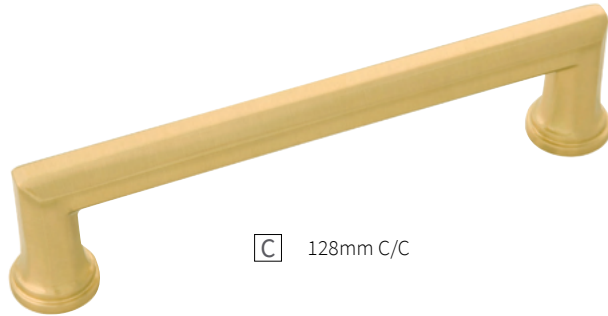

VBN | Vintage Bronze Nickel

A 1-3/8" DIA.

B 1-1/4" DIA.

C 128mm C/C

D 220mm C/C

A	KNOB	B053134-04 D: 1-3/8" P: 1-7/16" B: 5/8"	C	PULL	B072425-04 C/C: 128mm L: 5-7/8" W: 13/16" P: 1-3/8"
B	KNOB	B054726-04 D: 1-1/4" P: 1-1/8" B: 5/8"	D	PULL	B072442-04 C/C: 220mm L: 9-9/16" W: 7/8" P: 1-1/2"