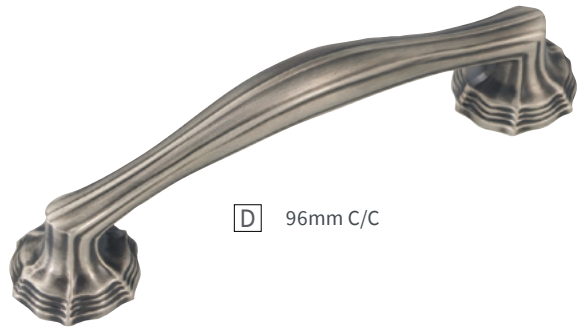

VERONA COLLECTION
SOLID BRASS

SN | Satin Nickel

APN | Antique Pewter Nickel

OBH | Oil-Rubbed
Bronze Highlighted

A 1-5/16" DIA.

B 3" C/C

C 3" C/C

D 96mm C/C

E 128mm C/C

A	KNOB	B053163-APN D: 1-5/16" P: 1-1/8" B: 13/16"	D	PULL	B055548-APN C/C: 96mm L: 4-3/4" W: 15/16" P: 1-3/16"
B	CUP PULL	B055546-APN C/C: 3" L: 4" W: 1-3/4" P: 7/8"	E	PULL	B055549-APN C/C: 128mm L: 6-3/16" W: 1-1/16" P: 1-1/2"
C	PULL	B055547-APN C/C: 3" L: 3-7/8" W: 13/16" P: 1"			