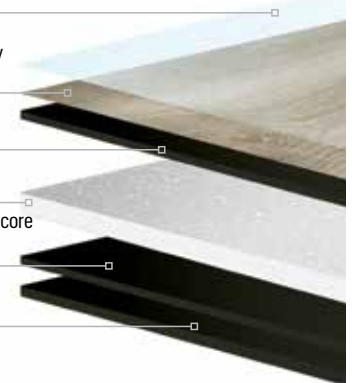

### Product Specifications

Core	RMC
Nominal Size	Wide Width: 9" x 72" Multi-Width: 4", 6", & 7" x 72"
Overall Thickness	7 mm - 6 mm reinforced mineral core & 1 mm underlayment
Wear Layer	20 mil - Diamond 10 <sup>®</sup> Technology
Edge Detail	Painted Micro-bevel
Coverage	Wide Width - 18.19 sq. ft. per ctn, Multi-Width - 17.1 sq. ft. per ctn
Installation	Angle Locking Below/On/Above Ground Level
Warranty	Lifetime Limited Residential/15-year Limited Commercial
Flame Spread ASTM E 648	0.45 W/cm <sup>2</sup> or more Class I
Smoke Evolution ASTM E 662	450 or less
Acoustical Performance:	IIC 56, STC 52, ΔIIC 25

20 mil Wear Layer with Diamond 10<sup>®</sup> Technology

Design layer

Resilient layer

Fiberglass reinforced mineral core

Resilient layer

Acoustic pad

**A6534**  
Viking Hickory Flaxen Field  
9" x 72"

**A6535**  
Viking Hickory Norse Brown  
9" x 72"