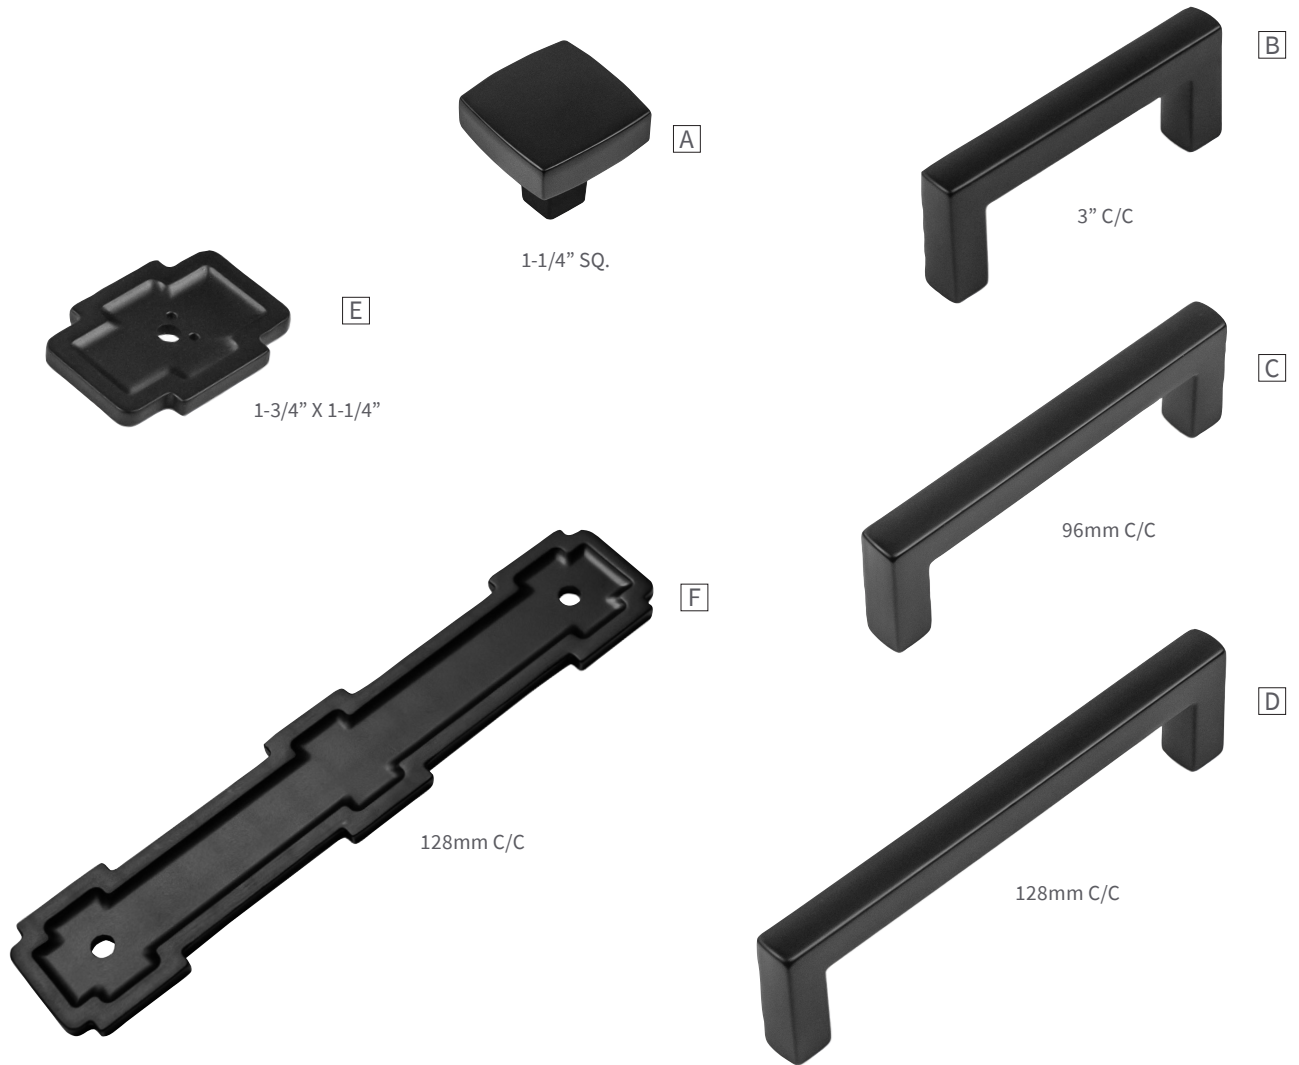

available finishes

Satin Nickel
SN

Brushed Golden Brass
BGB

Matte Black
MB

	part no.	description	dimensions
A	B077986SN	KNOB	L: 1-1/4" W: 1-1/4" P: 1-3/16" B: 3/8"
B	B077987SN	PULL	C/C: 3" L: 3-1/2" W: 1/2" P: 1-7/16"
C	B077988SN	PULL	C/C: 96mm L: 4-1/4" W: 1/2" P: 1-7/16"
D	B077989SN	PULL	C/C: 128mm L: 5-1/2" W: 1/2" P: 1-7/16"
E	B077995SN	BACKPLATE	L: 1-3/4" W: 1-1/4" P: 3/16"
F	B077998SN	BACKPLATE	C/C: 128mm L: 6-5/16" W: 1-1/4" P: 3/16"

coventry

BRUSHED GOLDEN BRASS

available finishes

Satin Nickel
SN

Brushed Golden Brass
BGB

Matte Black
MB

	part no.	description	dimensions
A	B077986BGB	KNOB	L: 1-1/4" W: 1-1/4" P: 1-3/16" B: 3/8"
B	B077987BGB	PULL	C/C: 3" L: 3-1/2" W: 1/2" P: 1-7/16"
C	B077988BGB	PULL	C/C: 96mm L: 4-1/4" W: 1/2" P: 1-7/16"
D	B077989BGB	PULL	C/C: 128mm L: 5-1/2" W: 1/2" P: 1-7/16"
E	B077995BGB	BACKPLATE	L: 1-3/4" W: 1-1/4" P: 3/16"
F	B077998BGB	BACKPLATE	C/C: 128mm L: 6-5/16" W: 1-1/4" P: 3/16"

available finishes

Satin Nickel
SN

Brushed Golden Brass
BGB

Matte Black
MB

	part no.	description	dimensions
A	B077986MB	KNOB	L: 1-1/4" W: 1-1/4" P: 1-3/16" B: 3/8"
B	B077987MB	PULL	C/C: 3" L: 3-1/2" W: 1/2" P: 1-7/16"
C	B077988MB	PULL	C/C: 96mm L: 4-1/4" W: 1/2" P: 1-7/16"
D	B077989MB	PULL	C/C: 128mm L: 5-1/2" W: 1/2" P: 1-7/16"
E	B077995MB	BACKPLATE	L: 1-3/4" W: 1-1/4" P: 3/16"
F	B077998MB	BACKPLATE	C/C: 128mm L: 6-5/16" W: 1-1/4" P: 3/16"