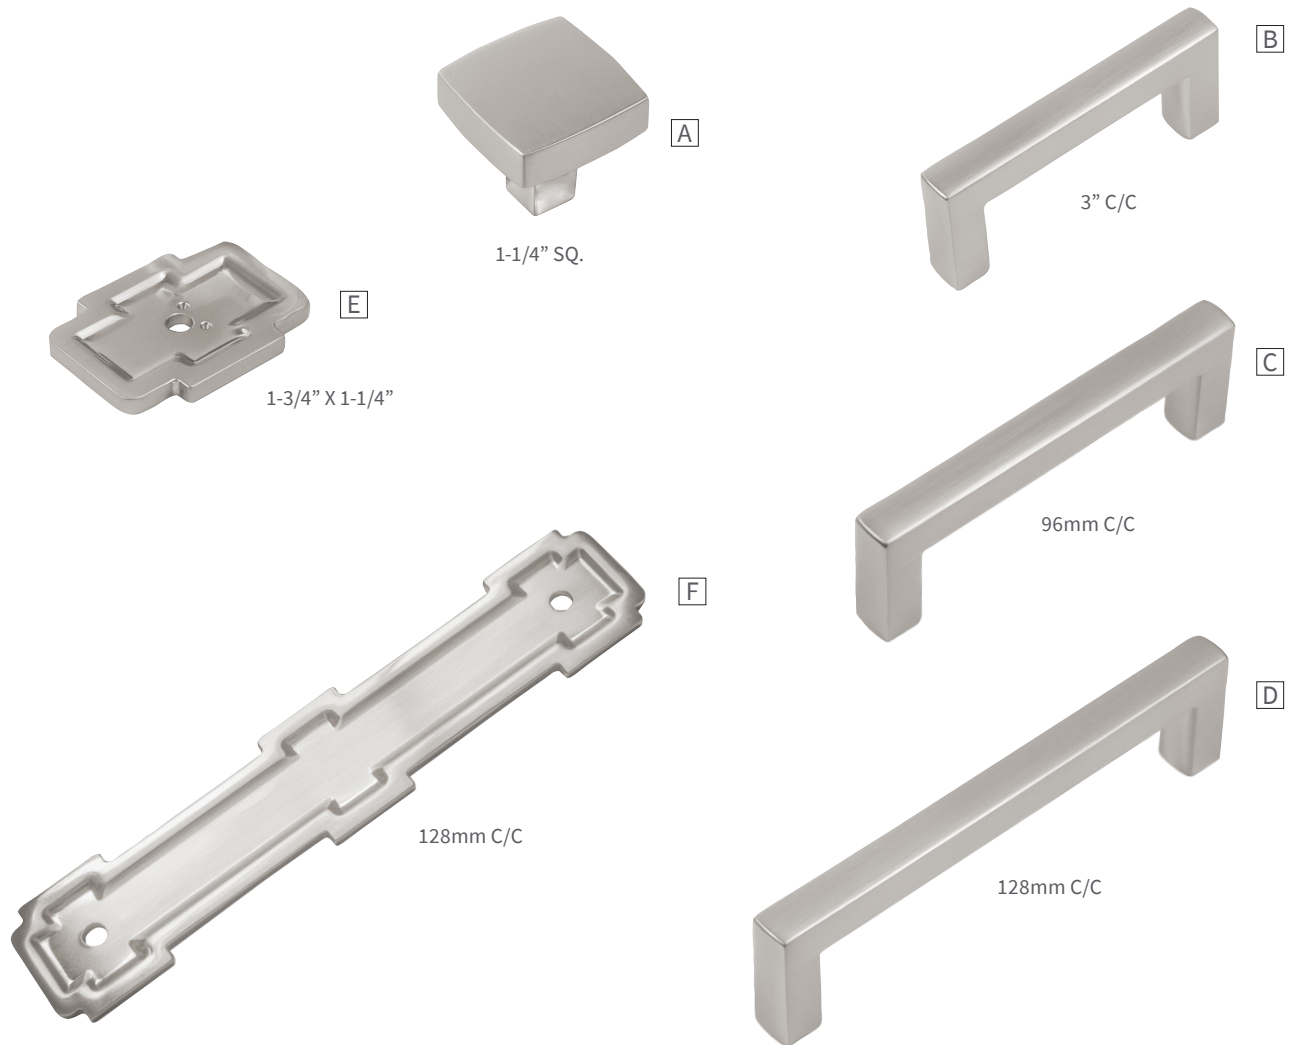

available finishes

Satin Nickel
SN

Brushed Golden Brass
BGB

Matte Black
MB

	part no.	description	dimensions
A	B077986SN	KNOB	L: 1-1/4" W: 1-1/4" P: 1-3/16" B: 3/8"
B	B077987SN	PULL	C/C: 3" L: 3-1/2" W: 1/2" P: 1-7/16"
C	B077988SN	PULL	C/C: 96mm L: 4-1/4" W: 1/2" P: 1-7/16"
D	B077989SN	PULL	C/C: 128mm L: 5-1/2" W: 1/2" P: 1-7/16"
E	B077995SN	BACKPLATE	L: 1-3/4" W: 1-1/4" P: 3/16"
F	B077998SN	BACKPLATE	C/C: 128mm L: 6-5/16" W: 1-1/4" P: 3/16"