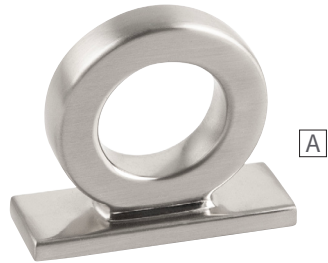

Brushed Golden Brass
BGB

Matte Black
MB

	part no.	description	dimensions
A	B078788BGB	KNOB	D: 1-1/4" P: 1-1/4" B: 5/8"
B	B078789BGB	PULL	C/C: 96mm L: 4-5/8" W: 7/8" P: 1-1/4"
C	B078790BGB	PULL	C/C: 128mm L: 5-15/16" W: 7/8" P: 1-1/4"
D	B078791BGB	PULL	C/C: 160mm L: 7-3/16" W: 7/8" P: 1-1/4"

available finishes

Satin Nickel
SN

Brushed Golden Brass
BGB

Matte Black
MB

	part no.	description	dimensions
A	B078788MB	KNOB	D: 1-1/4" P: 1-1/4" B: 5/8"
B	B078789MB	PULL	C/C: 96mm L: 4-5/8" W: 7/8" P: 1-1/4"
C	B078790MB	PULL	C/C: 128mm L: 5-15/16" W: 7/8" P: 1-1/4"
D	B078791MB	PULL	C/C: 160mm L: 7-3/16" W: 7/8" P: 1-1/4"

1-3/4" LENGTH

A

1" C/C

B

3" & 96mm C/C

C

128mm & 160mm C/C

D

available finishes

Satin Nickel
SN

Brushed Golden Brass
BGB

Matte Black
MB

	part no.	description	dimensions
A	B078787SN	KNOB	L: 1-3/4" W: 5/8" P: 1-1/2"
B	B078784SN	PULL	C/C: 1" L: 2-3/8" W: 5/8" P: 1-1/2"
C	B078785SN	PULL	C/C: 3" & 96mm L: 5-1/8" W: 5/8" P: 1-1/2"
D	B078786SN	PULL	C/C: 128mm & 160mm L: 7-3/4" W: 5/8" P: 1-1/2"