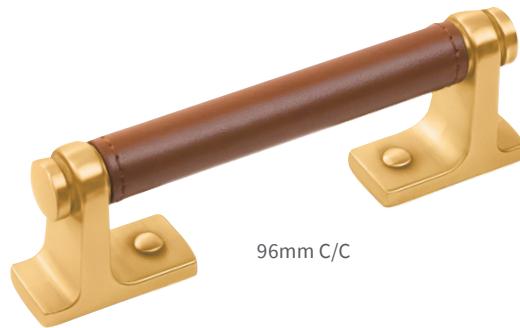

128mm C/C

available finishes

Leather with
Satin Nickel | **LRSN**

Leather with
Brushed Golden Brass | **LRBGB**

Leather with
Matte Black | **LRMB**

	part no.	description	dimensions
A	B077977LRSN	KNOB	D: 1-1/4" P: 1-1/4" B: 1"
B	B077978LRSN	PULL	C/C: 3" L: 4" W: 11/16" P: 1-1/2"
C	B077979LRSN	PULL	C/C: 96mm L: 4-3/4" W: 11/16" P: 1-1/2"
D	B077980LRSN	PULL	C/C: 128mm L: 6" W: 11/16" P: 1-1/2"

reserve

LEATHER WITH BRUSHED GOLDEN BRASS

A

1-1/4" DIA.

B

3" C/C

C

96mm C/C

D

128mm C/C

available finishes

Leather with
Satin Nickel | **LRSN**

Leather with
Brushed Golden Brass | **LRBGB**

Leather with
Matte Black | **LRMB**

	part no.	description	dimensions
A	B077977LRBGB	KNOB	D: 1-1/4" P: 1-1/4" B: 1"
B	B077978LRBGB	PULL	C/C: 3" L: 4" W: 11/16" P: 1-1/2"
C	B077979LRBGB	PULL	C/C: 96mm L: 4-3/4" W: 11/16" P: 1-1/2"
D	B077980LRBGB	PULL	C/C: 128mm L: 6" W: 11/16" P: 1-1/2"