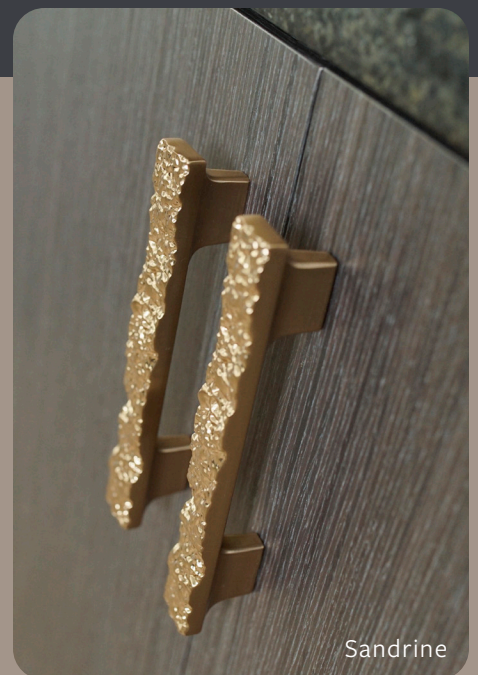

Sandrine

INTRODUCING...
champagne bronze

Available for **Brownstone**, **Monarch** and **Sandrine** collections.

Above photos featuring: Brownstone in 160mm C/C Pulls,
Sandrine in 96 & 128mm C/C Pulls and Monarch in 12" C/C Pulls.