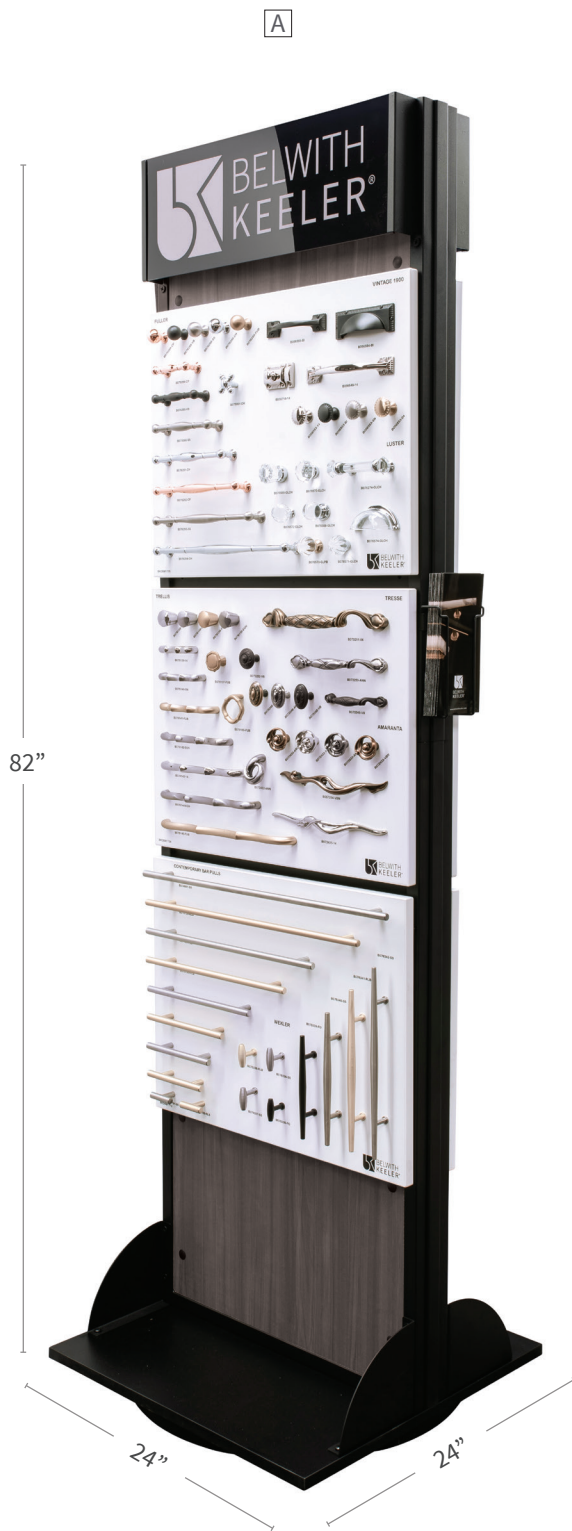

half & full towers

	part no.	description	no. of boards	full board size	tower dimensions
A	BK2SFT8224	HALF TOWER	6 FULL BOARDS	W: 23" H: 18"	L: 82" W: 24" D: 24"
B	DRFT2480BK	FULL TOWER	12 FULL BOARDS	W: 23" H: 18"	L: 82" W: 24" D: 24"