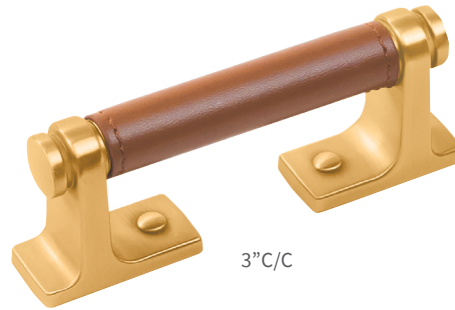

128mm C/C

available finishes

Leather with
Satin Nickel | **LRSN**

Leather with
Brushed Golden Brass | **LRBGB**

Leather with
Matte Black | **LRMB**

	part no.	description	dimensions
A	B077977LRSN	KNOB	D: 1-1/4" P: 1-1/4" B: 1"
B	B077978LRSN	PULL	C/C: 3" L: 4" W: 11/16" P: 1-1/2"
C	B077979LRSN	PULL	C/C: 96mm L: 4-3/4" W: 11/16" P: 1-1/2"
D	B077980LRSN	PULL	C/C: 128mm L: 6" W: 11/16" P: 1-1/2"

reserve

LEATHER WITH BRUSHED GOLDEN BRASS

A

1-1/4" DIA.

B

3" C/C

C

96mm C/C