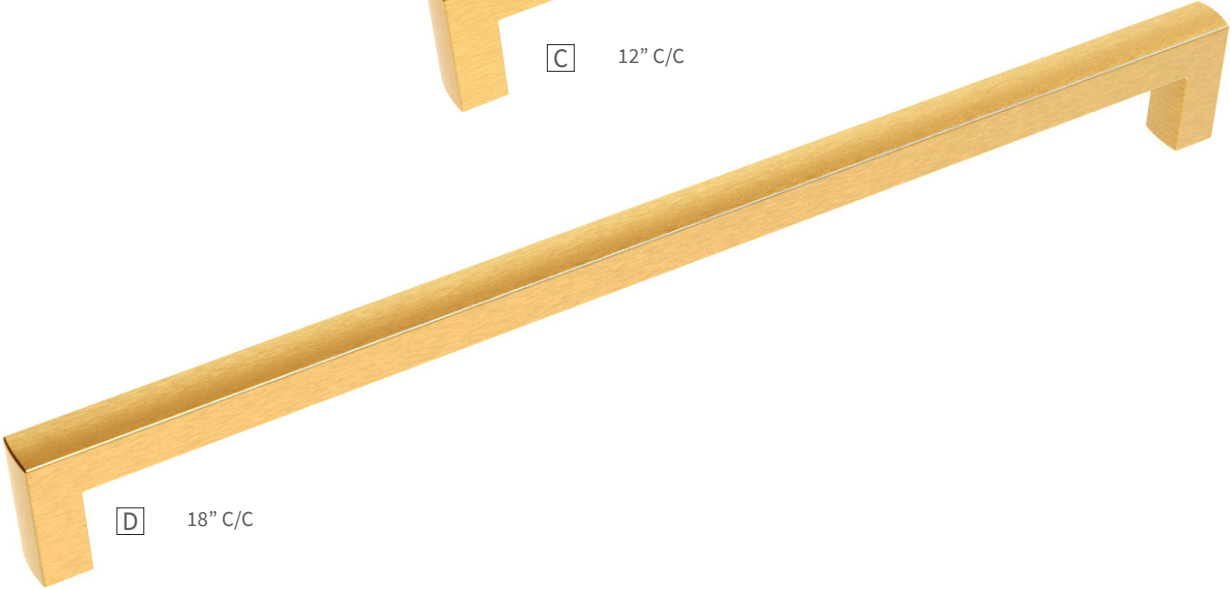

APPLIANCE PULLS

12" C/C

18" C/C

12" C/C

18" C/C

available finishes

Satin Nickel
SN

Brushed Golden Brass
BGB

Matte Black
MB

	part no.	description	dimensions
A	B077992SN	APPLIANCE PULL	C/C: 12" L: 12-3/4" W: 3/4" P: 2-1/16"
B	B077993SN	APPLIANCE PULL	C/C: 18" L: 18-3/4" W: 3/4" P: 2-1/16"
C	B077992BGB	APPLIANCE PULL	C/C: 12" L: 12-3/4" W: 3/4" P: 2-1/16"
D	B077993BGB	APPLIANCE PULL	C/C: 18" L: 18-3/4" W: 3/4" P: 2-1/16"
E	B077992MB	APPLIANCE PULL	C/C: 12" L: 12-3/4" W: 3/4" P: 2-1/16"
F	B077993MB	APPLIANCE PULL	C/C: 18" L: 18-3/4" W: 3/4" P: 2-1/16"