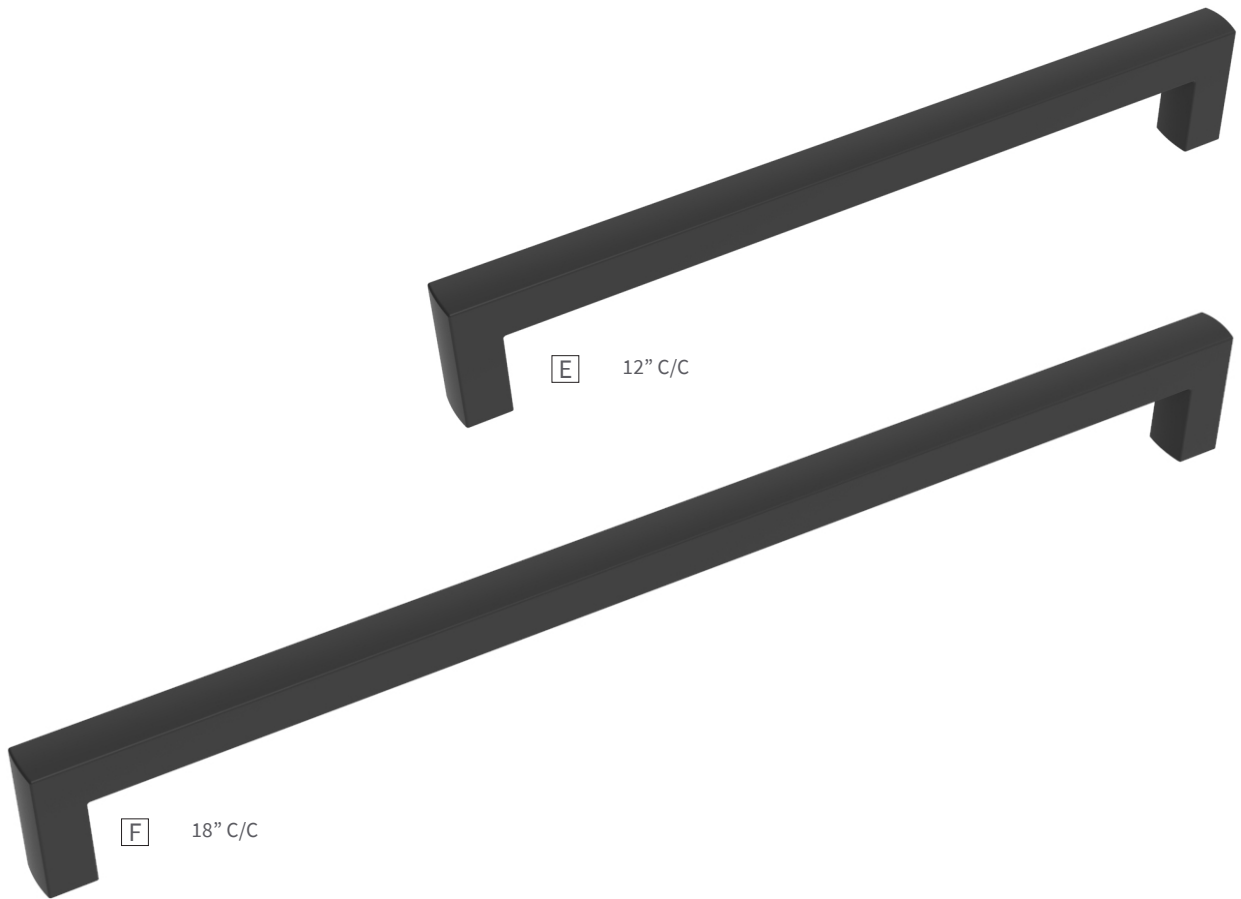

APPLIANCE PULLS

12" C/C

18" C/C

12" C/C

18" C/C

available finishes

Satin Nickel
SN

Brushed Golden Brass
BGB

Matte Black
MB

	part no.	description	dimensions
A	B077992SN	APPLIANCE PULL	C/C: 12" L: 12-3/4" W: 3/4" P: 2-1/16"
B	B077993SN	APPLIANCE PULL	C/C: 18" L: 18-3/4" W: 3/4" P: 2-1/16"
C	B077992BGB	APPLIANCE PULL	C/C: 12" L: 12-3/4" W: 3/4" P: 2-1/16"
D	B077993BGB	APPLIANCE PULL	C/C: 18" L: 18-3/4" W: 3/4" P: 2-1/16"
E	B077992MB	APPLIANCE PULL	C/C: 12" L: 12-3/4" W: 3/4" P: 2-1/16"
F	B077993MB	APPLIANCE PULL	C/C: 18" L: 18-3/4" W: 3/4" P: 2-1/16"