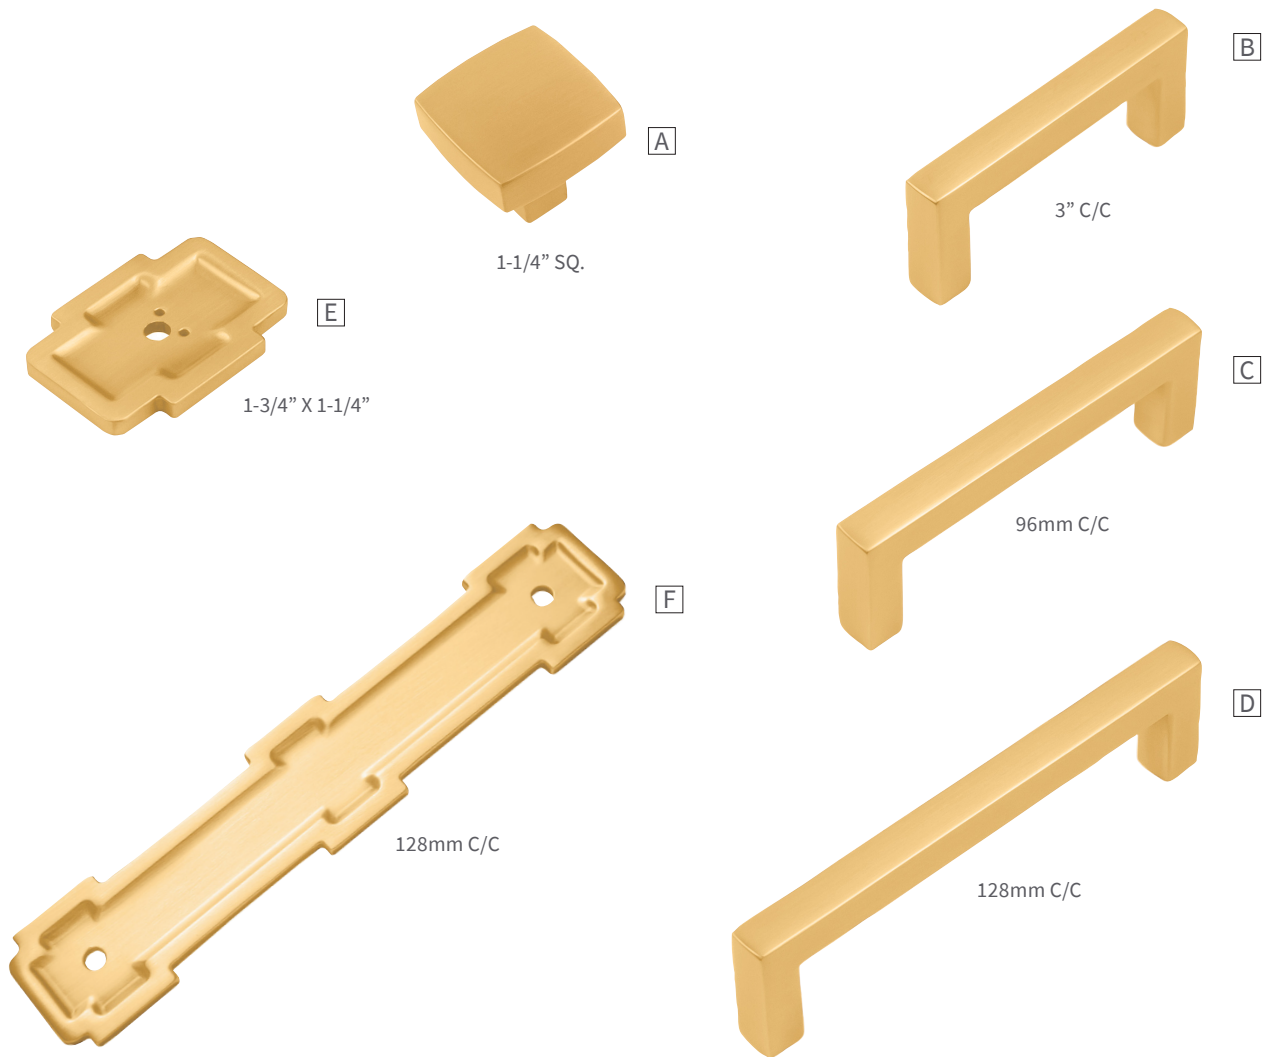

available finishes

Satin Nickel
SN

Brushed Golden Brass
BGB

Matte Black
MB

	part no.	description	dimensions
A	B077986SN	KNOB	L: 1-1/4" W: 1-1/4" P: 1-3/16" B: 3/8"
B	B077987SN	PULL	C/C: 3" L: 3-1/2" W: 1/2" P: 1-7/16"
C	B077988SN	PULL	C/C: 96mm L: 4-1/4" W: 1/2" P: 1-7/16"
D	B077989SN	PULL	C/C: 128mm L: 5-1/2" W: 1/2" P: 1-7/16"
E	B077995SN	BACKPLATE	L: 1-3/4" W: 1-1/4" P: 3/16"
F	B077998SN	BACKPLATE	C/C: 128mm L: 6-5/16" W: 1-1/4" P: 3/16"

coventry

BRUSHED GOLDEN BRASS

available finishes

Satin Nickel
SN

Brushed Golden Brass
BGB

Matte Black
MB

	part no.	description	dimensions
A	B077986BGB	KNOB	L: 1-1/4" W: 1-1/4" P: 1-3/16" B: 3/8"
B	B077987BGB	PULL	C/C: 3" L: 3-1/2" W: 1/2" P: 1-7/16"
C	B077988BGB	PULL	C/C: 96mm L: 4-1/4" W: 1/2" P: 1-7/16"
D	B077989BGB	PULL	C/C: 128mm L: 5-1/2" W: 1/2" P: 1-7/16"
E	B077995BGB	BACKPLATE	L: 1-3/4" W: 1-1/4" P: 3/16"
F	B077998BGB	BACKPLATE	C/C: 128mm L: 6-5/16" W: 1-1/4" P: 3/16"